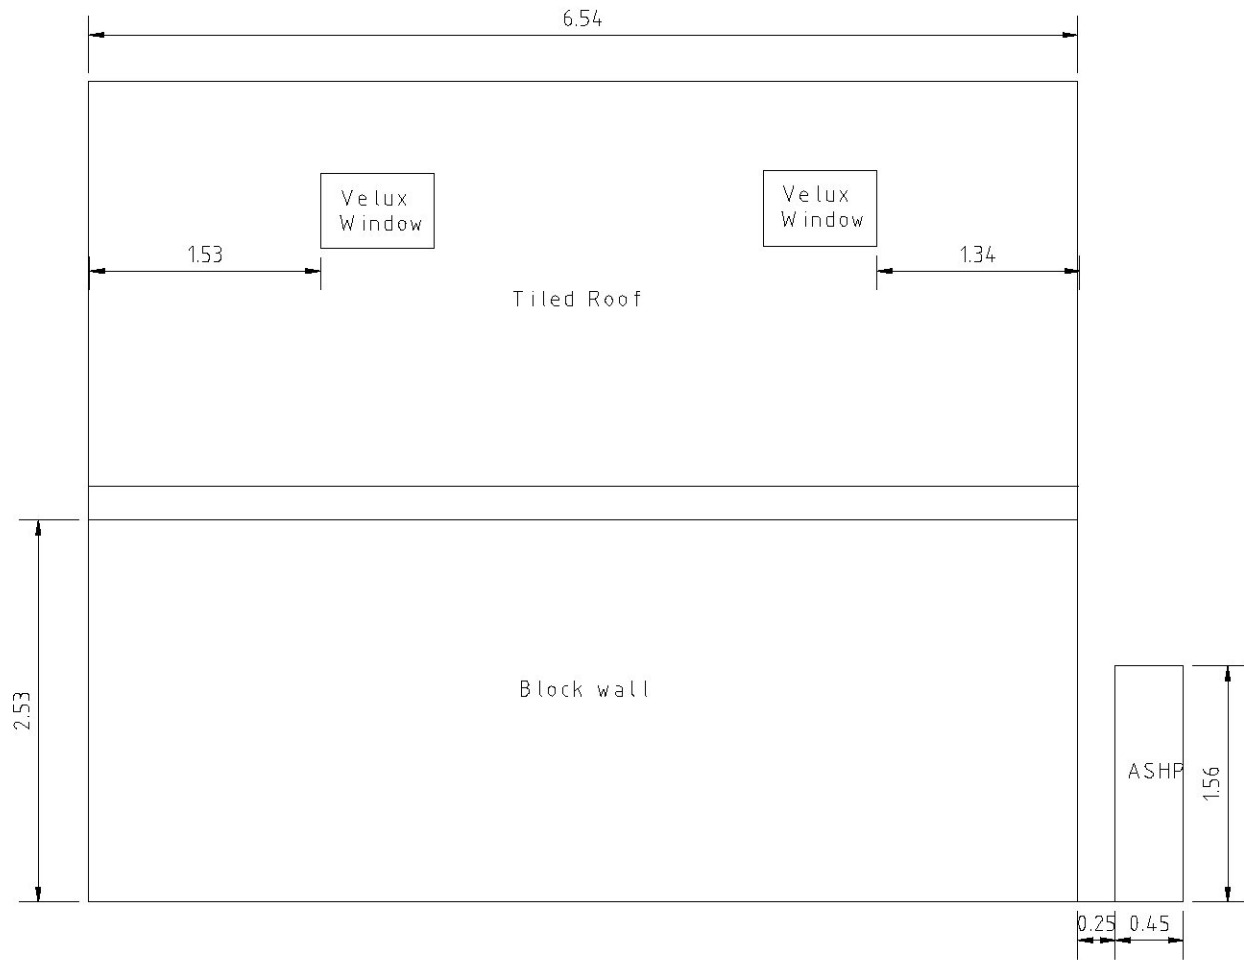

Side Elevation
[REDACTED]
South Facing
Dimensions in metres

0.0 1.0 2.0 3.0
Scale 1:50