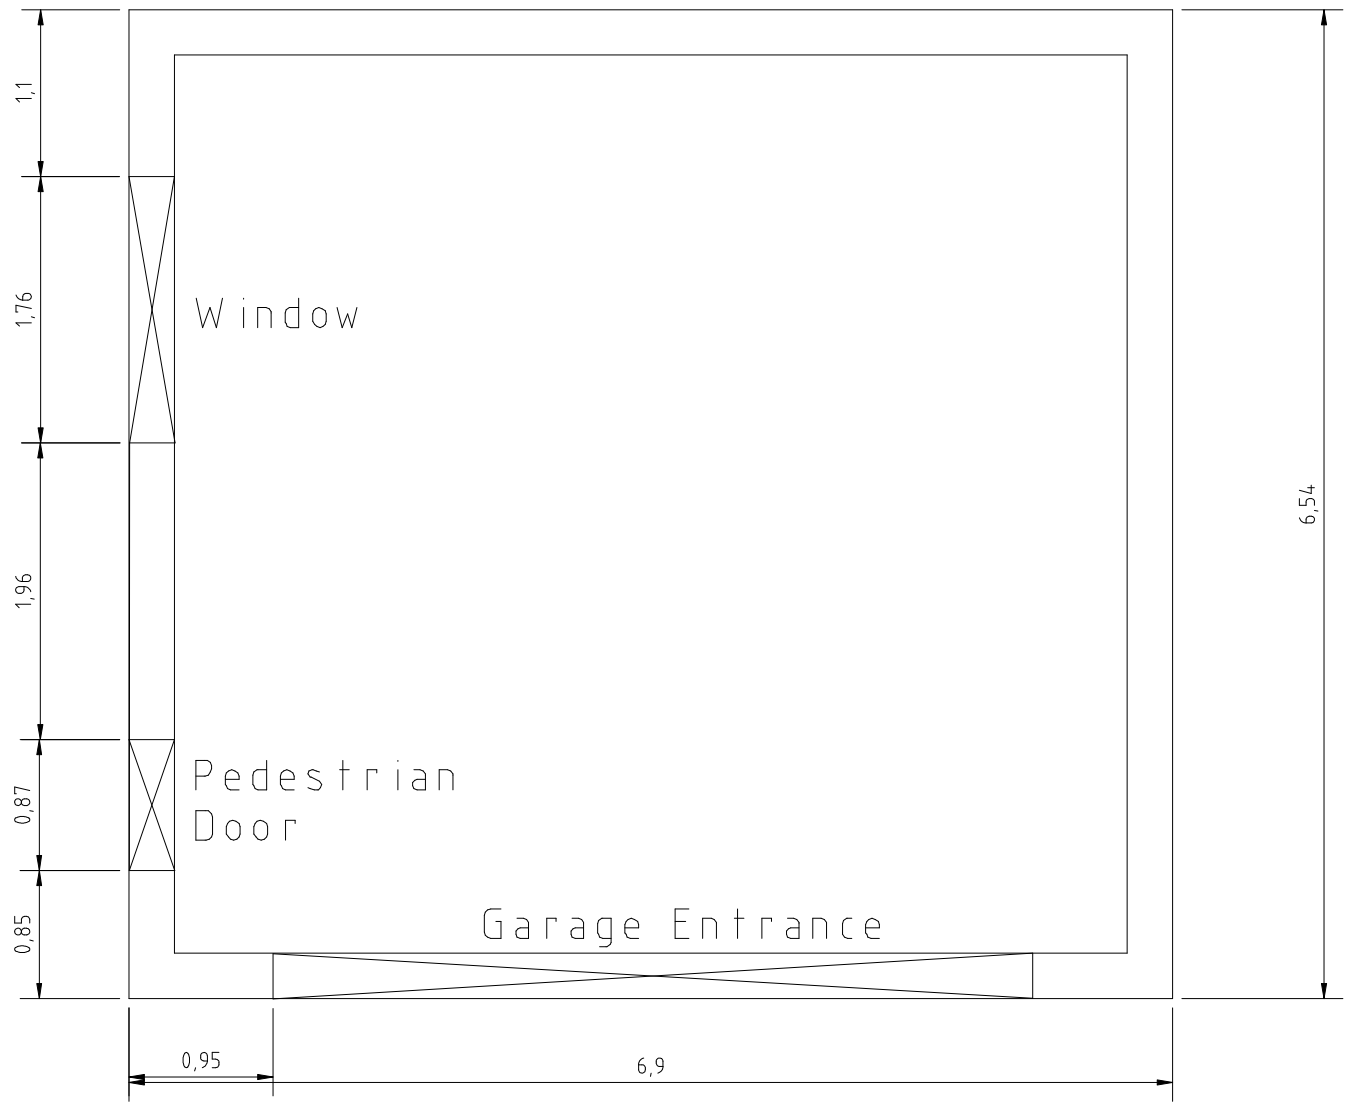

Garage Floor Plan  
EXISTING

0.0 1.0 2.0 3.0

Scale 1:50