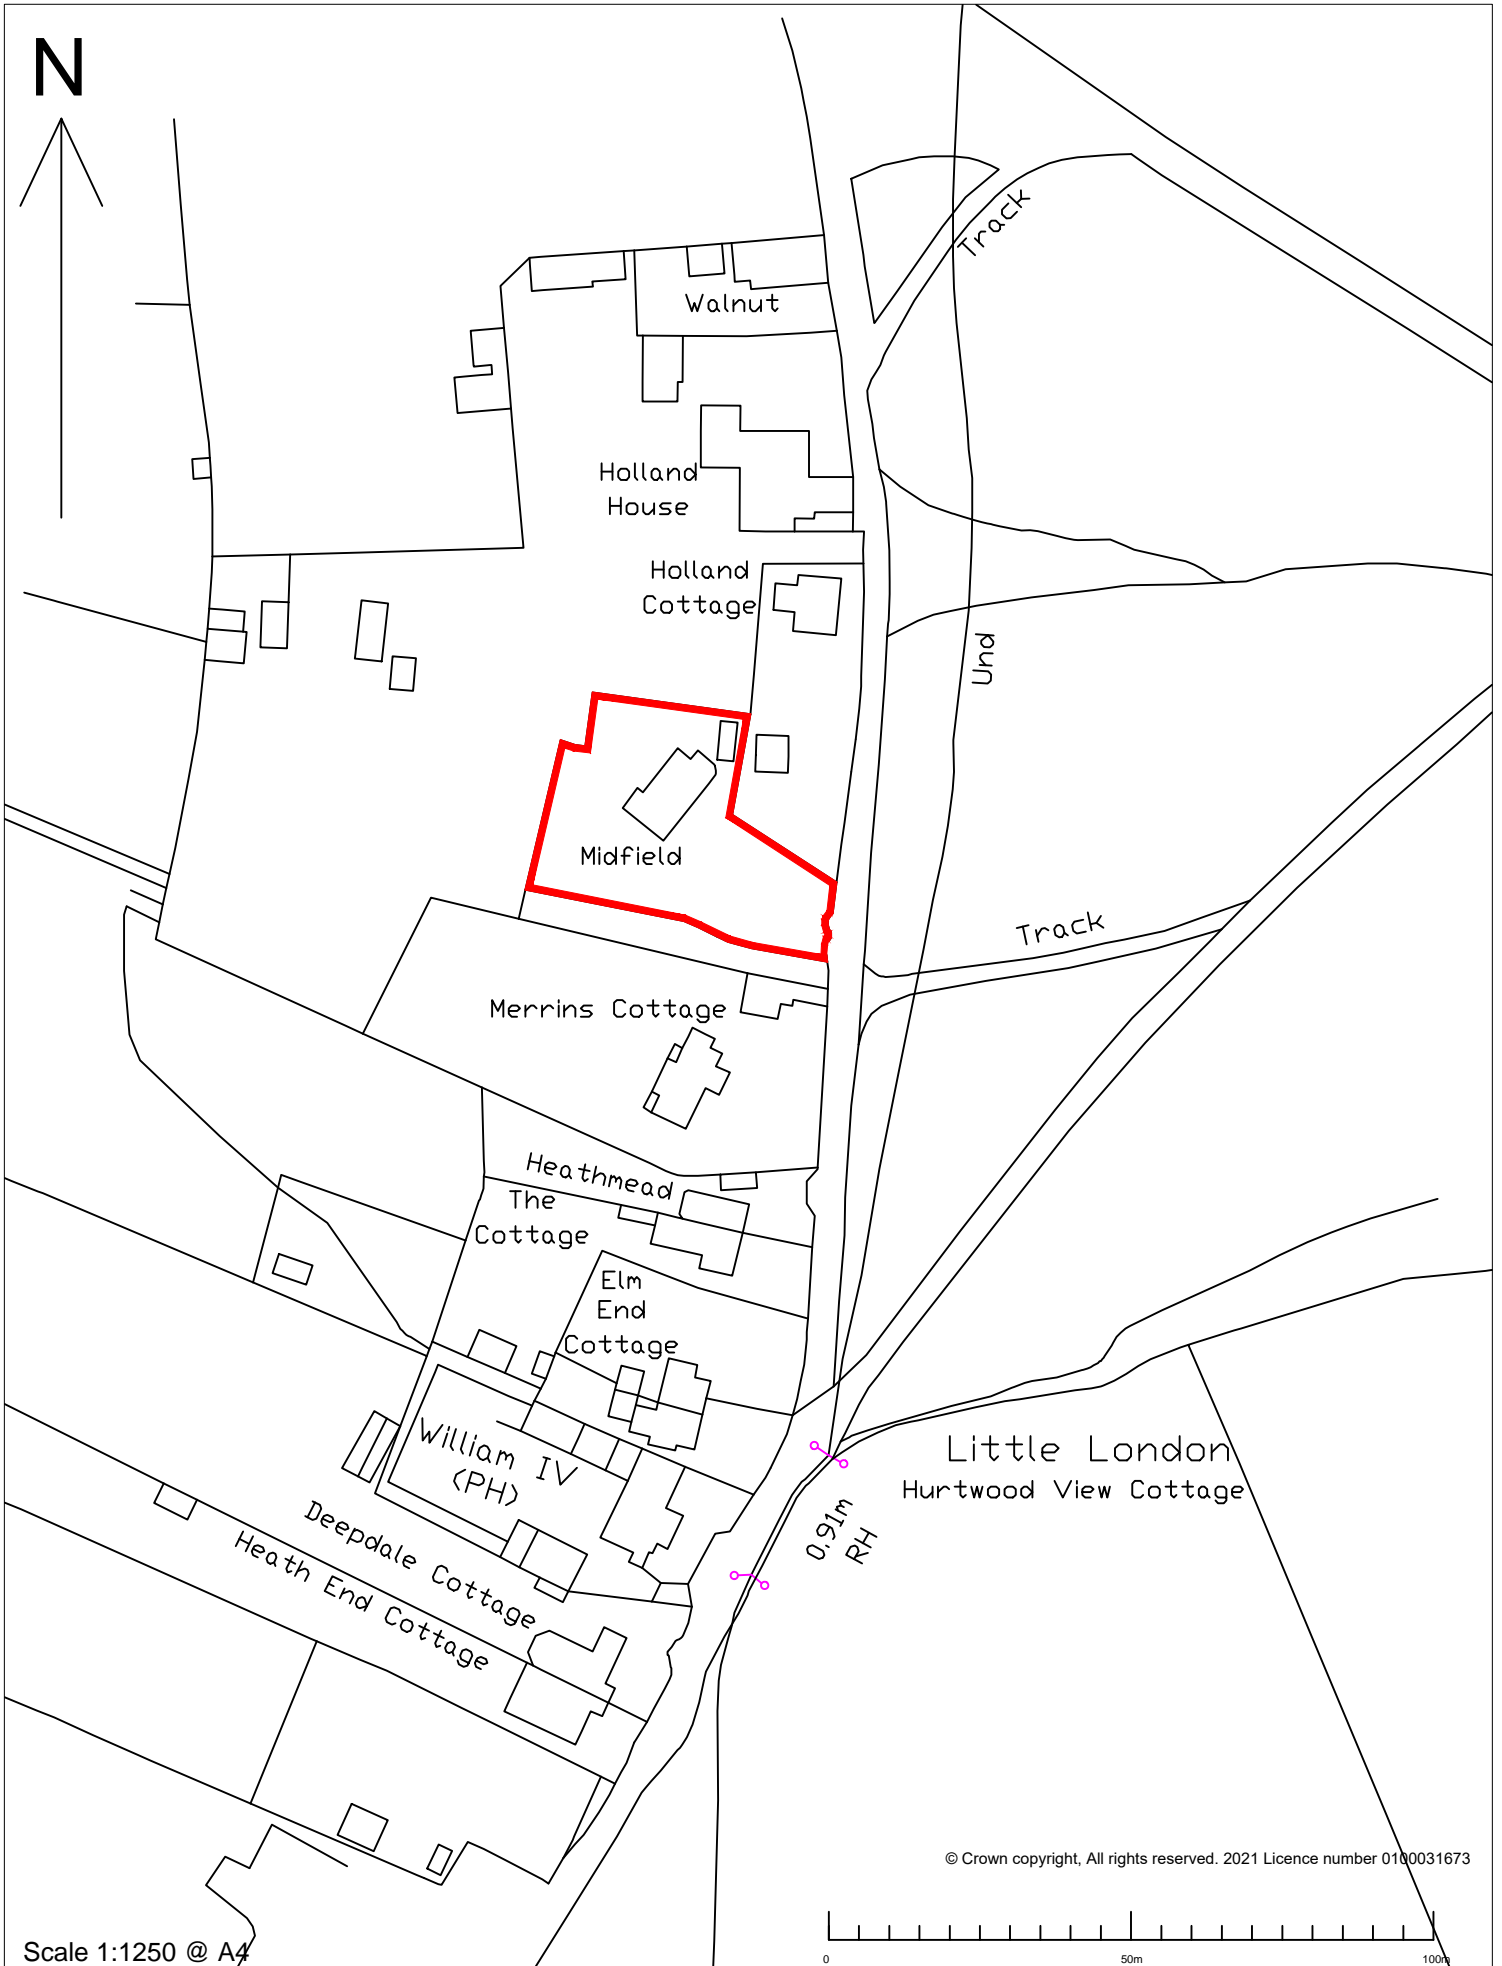

Site Location Plan

Scale 1:1250 @ A4

© Crown copyright, All rights reserved. 2021 Licence number 0100031673