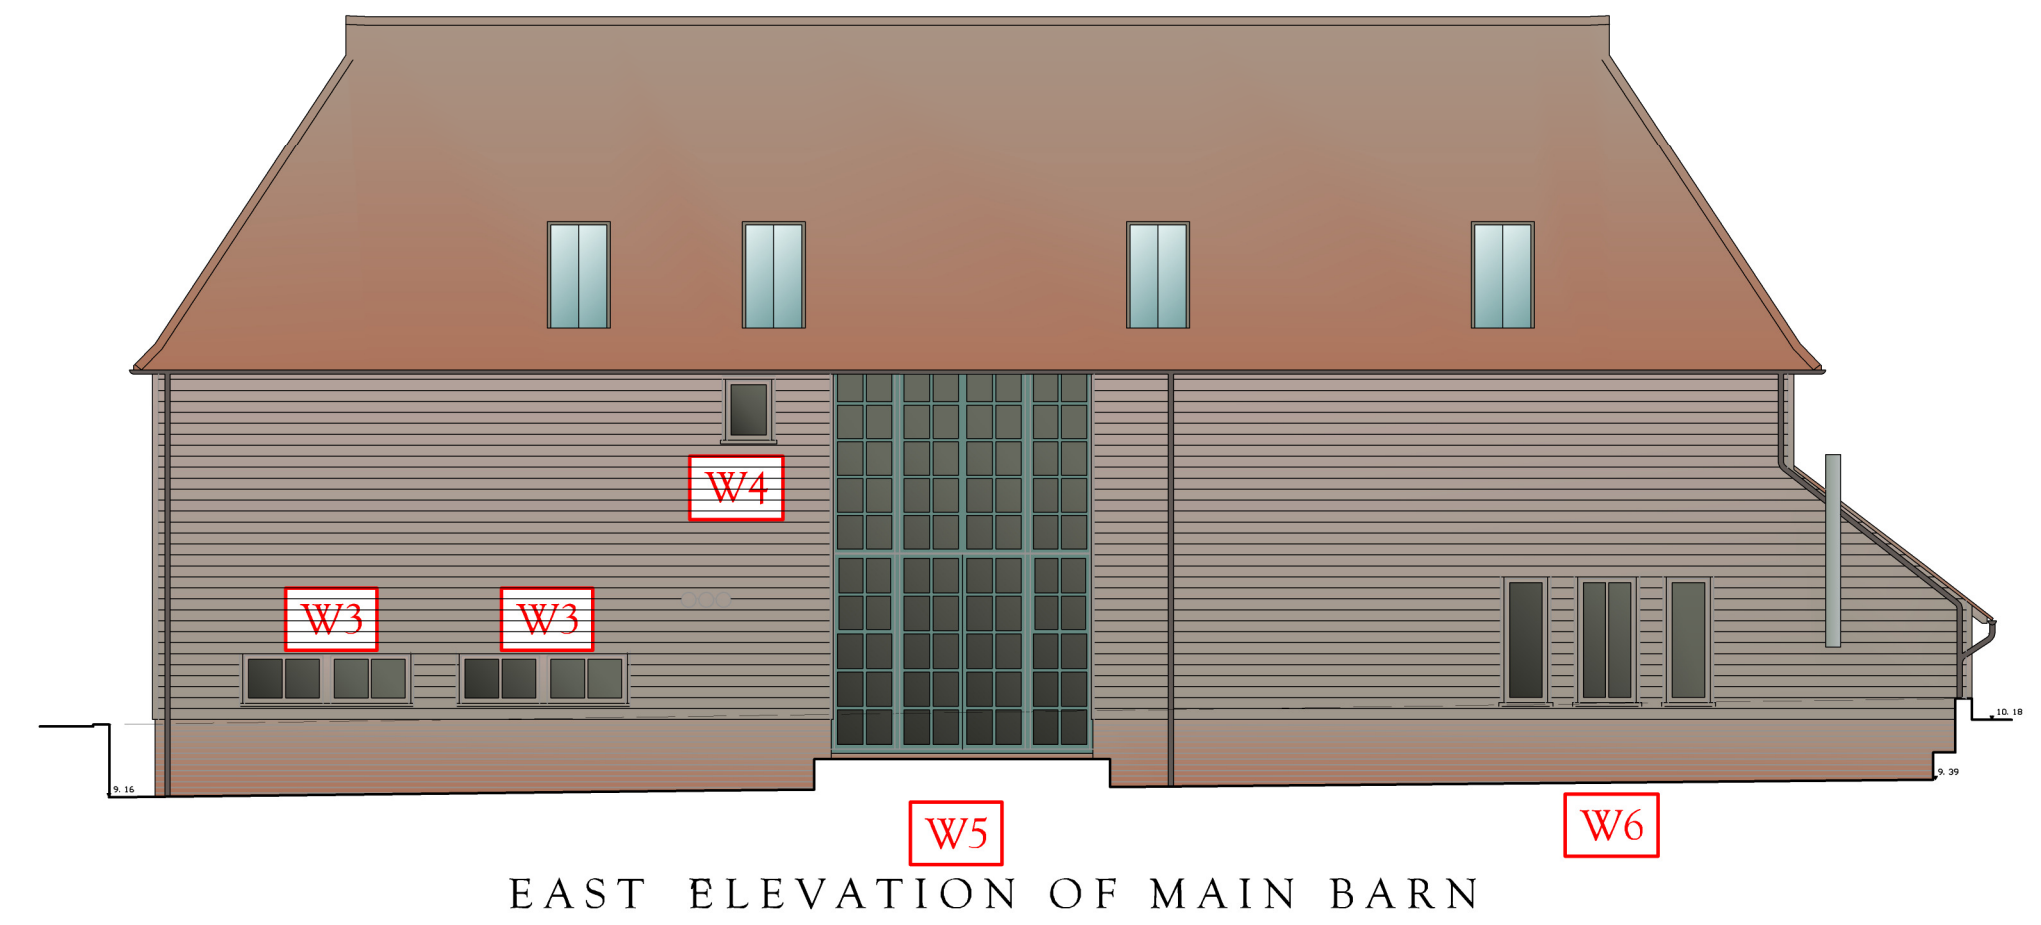

SECTION

PLAN OF WINDOW

GRAHAM RIX R I B A  
CHARTERED ARCHITECT  
13 Furze Lane, Purley  
Surrey CR8 3EJ

tel: 020 8660 2571

web site: www.grahamrix.co.uk  
email: graham@grahamrix.co.uk

Proposed Conversion  
of  
MILLWATER BARN  
MILL LANE  
RIPLEY GU23 6QT  
for Miss Andrea Larner

WINDOW W6

scale 1:100, 1:2      01/08/2023

MB/6      W6