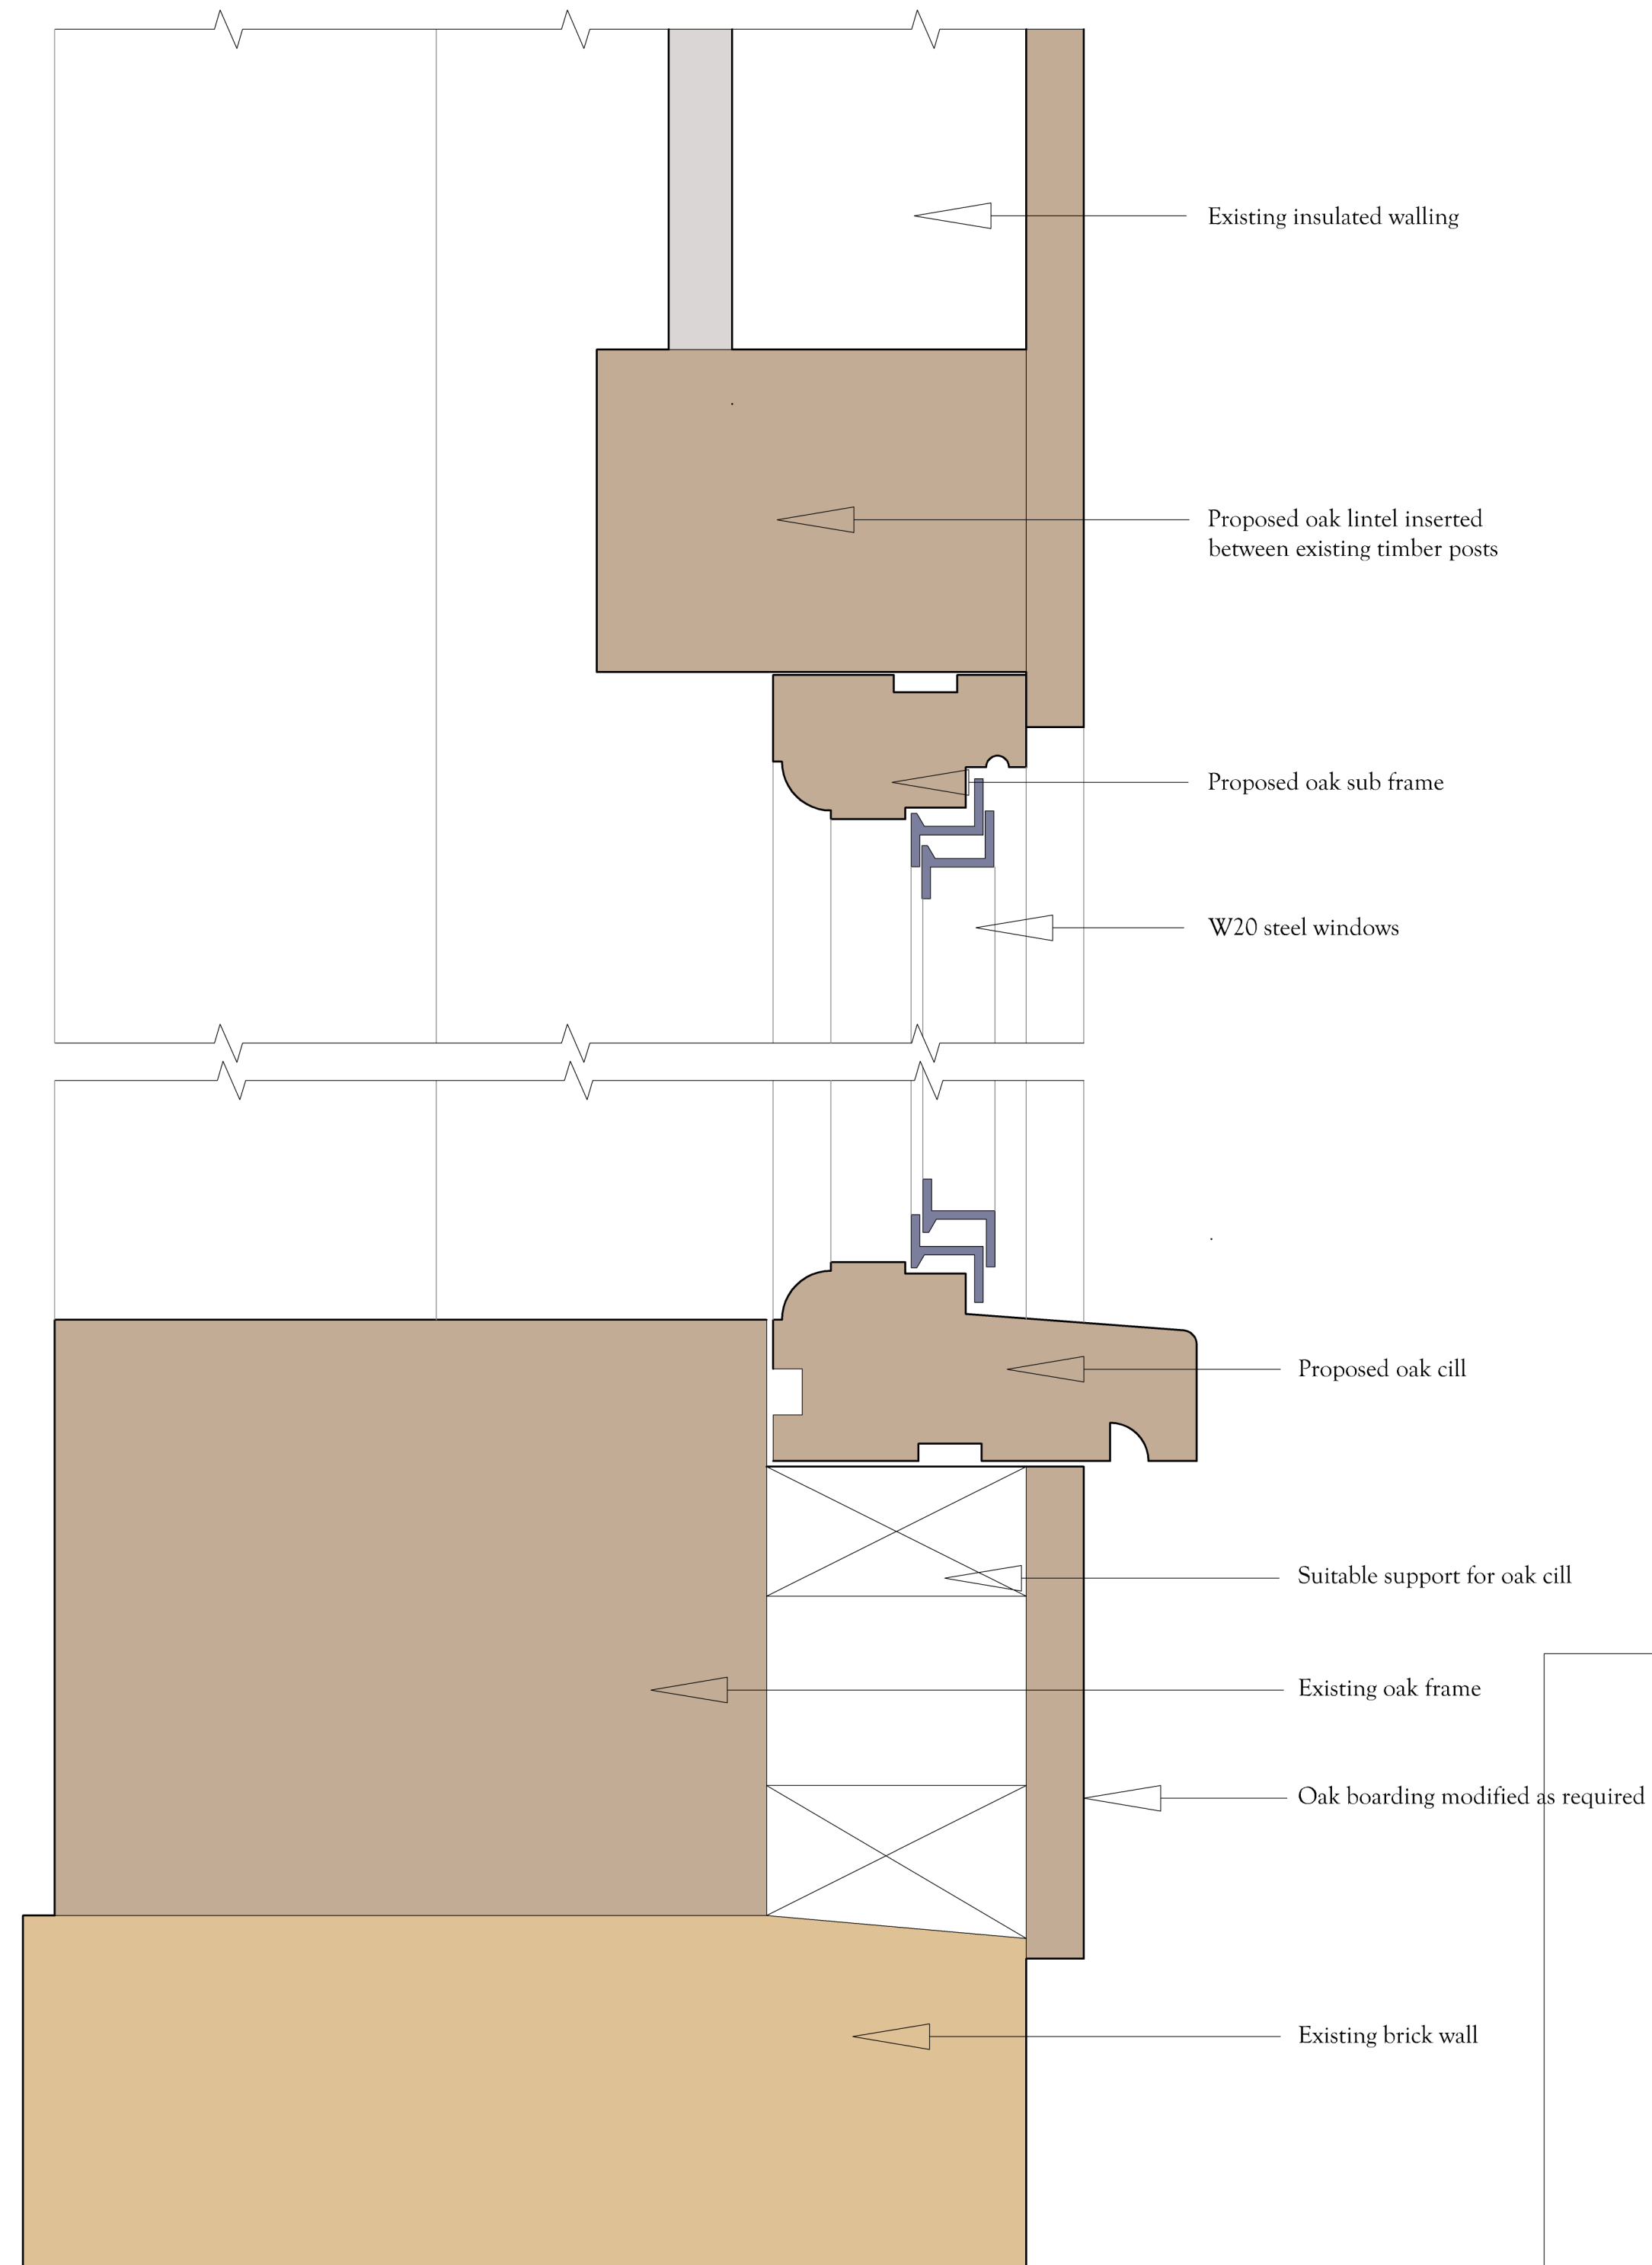

SECTION

PLAN OF WINDOW

GRAHAM RIX R I B A  
CHARTERED ARCHITECT  
13 Furze Lane, Purley  
Surrey CR8 3EJ

tel: 020 8660 2571

web site: www.grahamrix.co.uk  
email: graham@grahamrix.co.uk

Proposed Conversion  
of  
MILLWATER BARN  
MILL LANE  
RIPLEY GU23 6QT  
for Miss Andrea Larner

WINDOW W6

scale 1:100, 1:2      01/08/2023

MB/6      W6