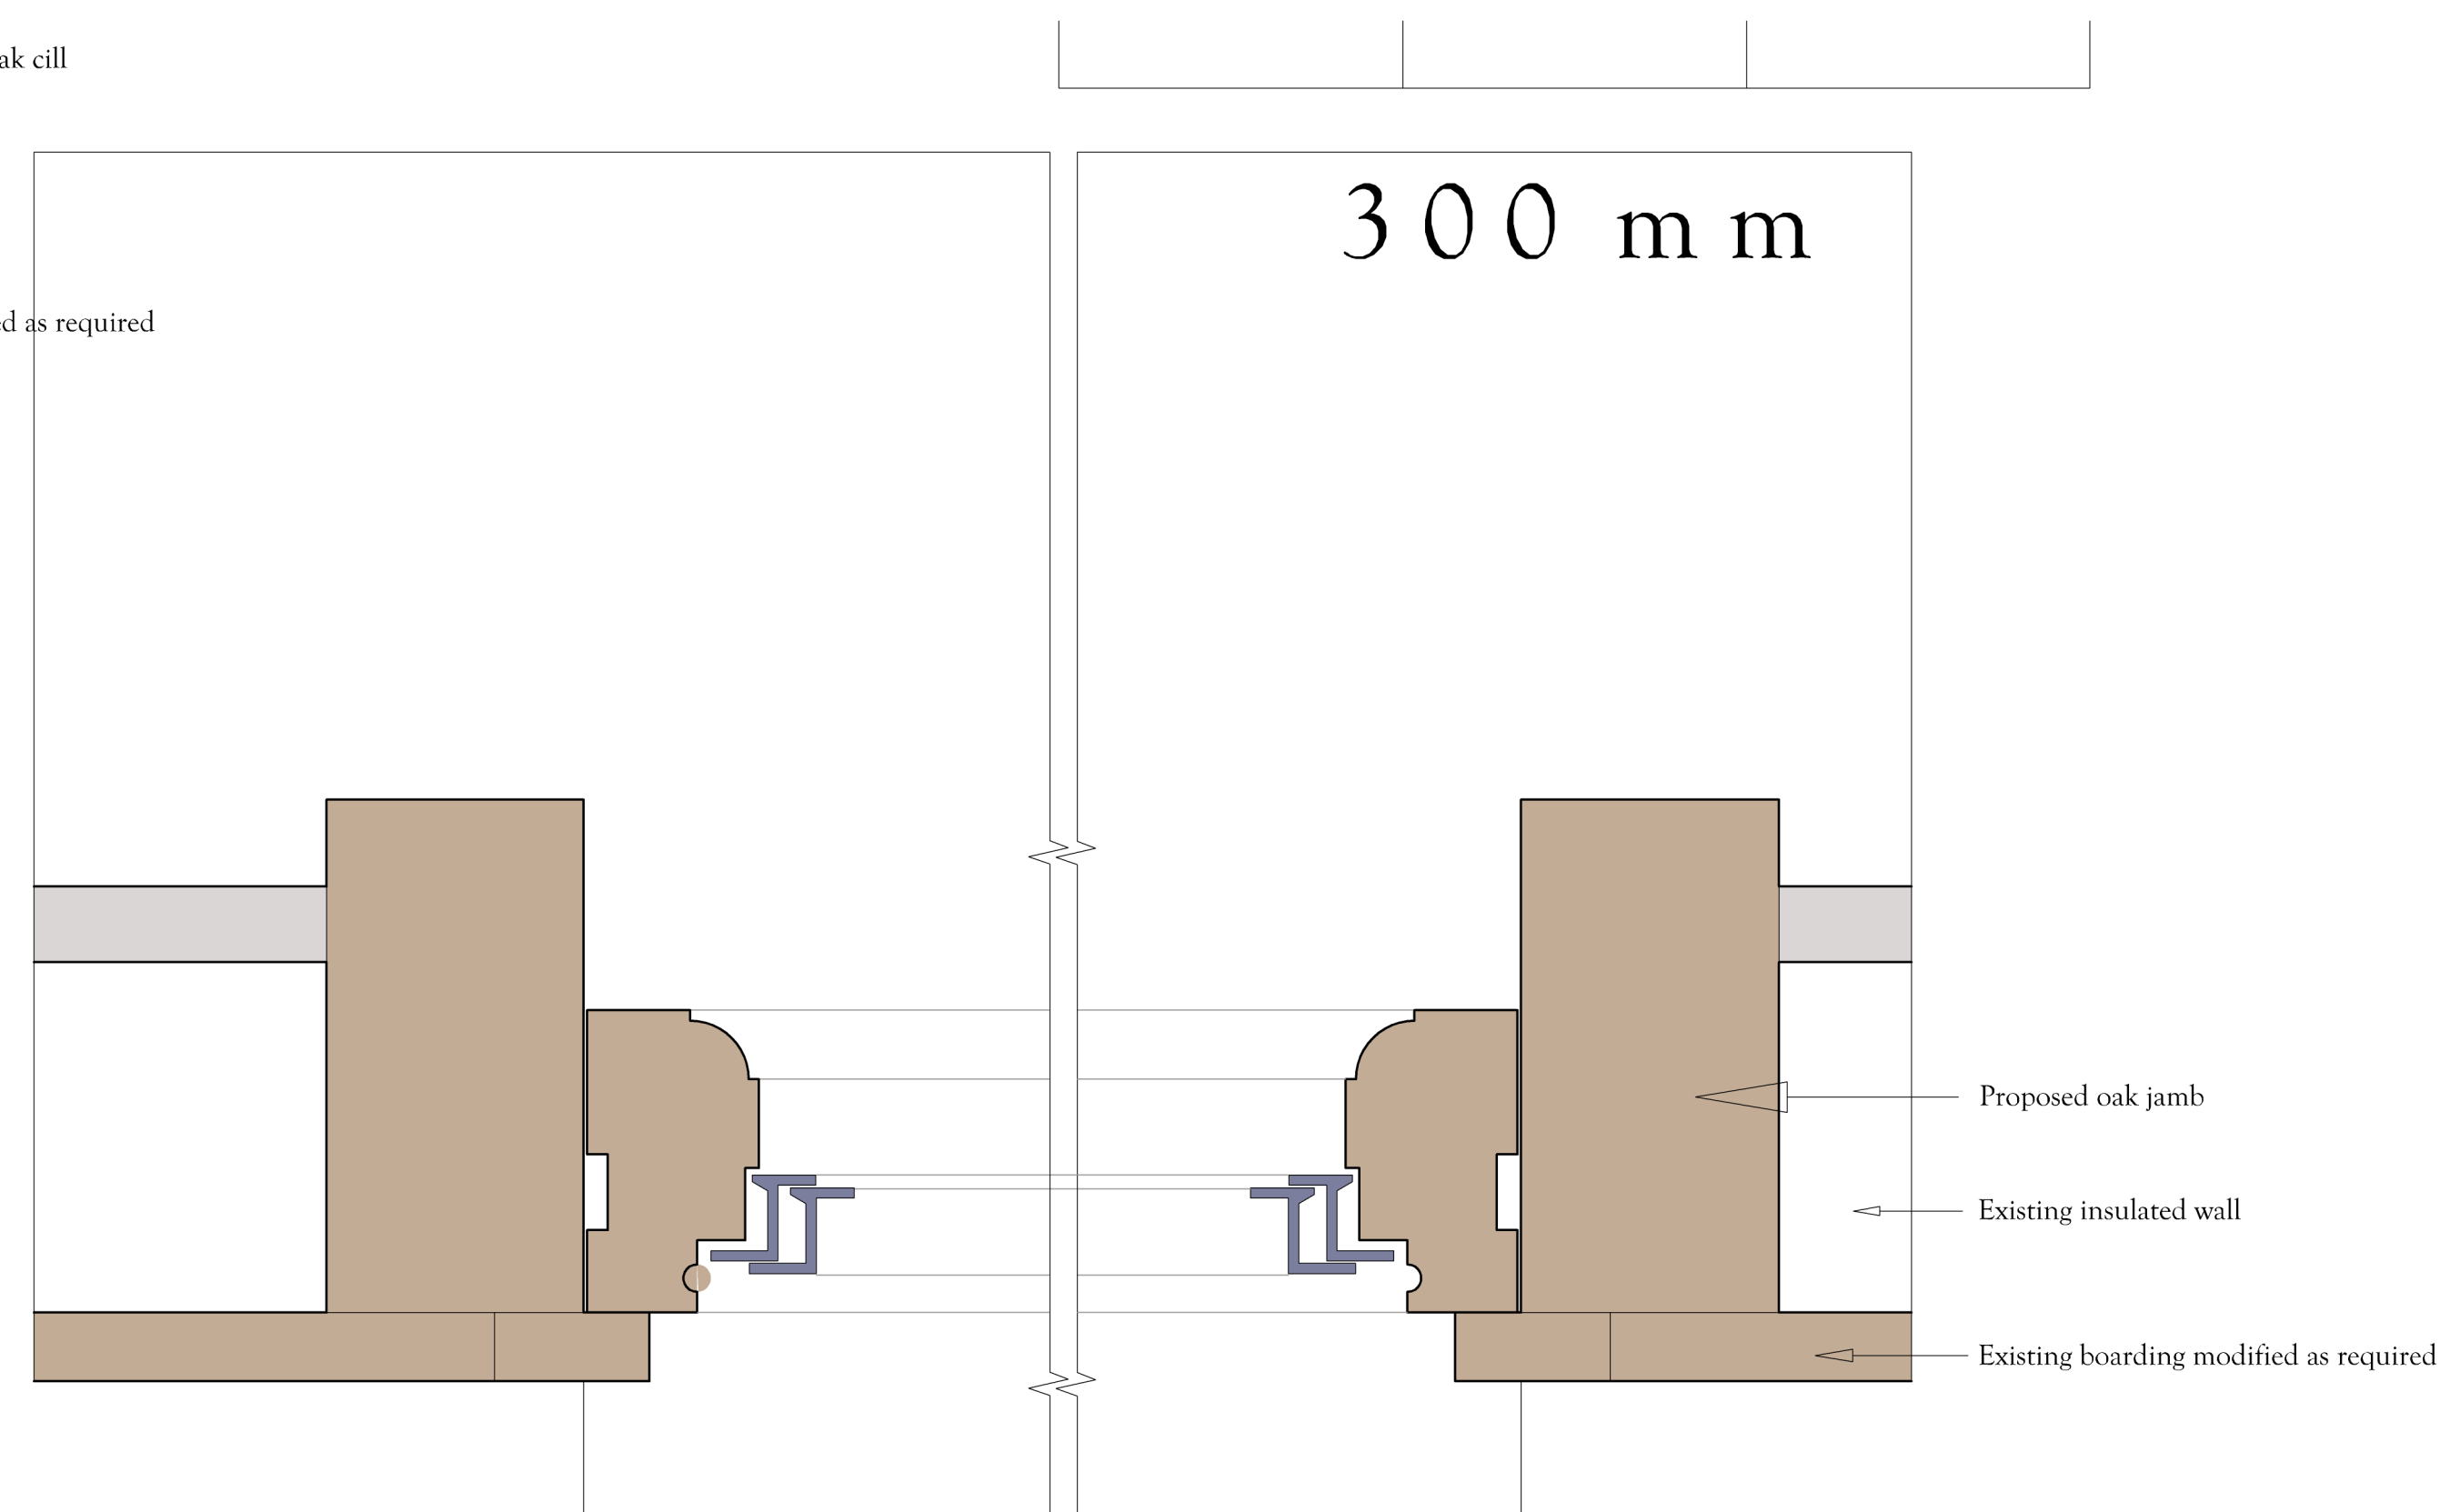

SECTION

PLAN OF WINDOW

GRAHAM RIX R I B A  
CHARTERED ARCHITECT  
13 Furze Lane, Purley  
Surrey CR8 3EJ

tel: 020 8660 2571

web site: www.grahamrix.co.uk  
email: graham@grahamrix.co.uk

Proposed Conversion  
of  
MILLWATER BARN  
MILL LANE  
RIPLEY GU23 6QT  
for Miss Andrea Larner

WINDOW W6

scale 1:100, 1:2      01/08/2023

MB/6      W6