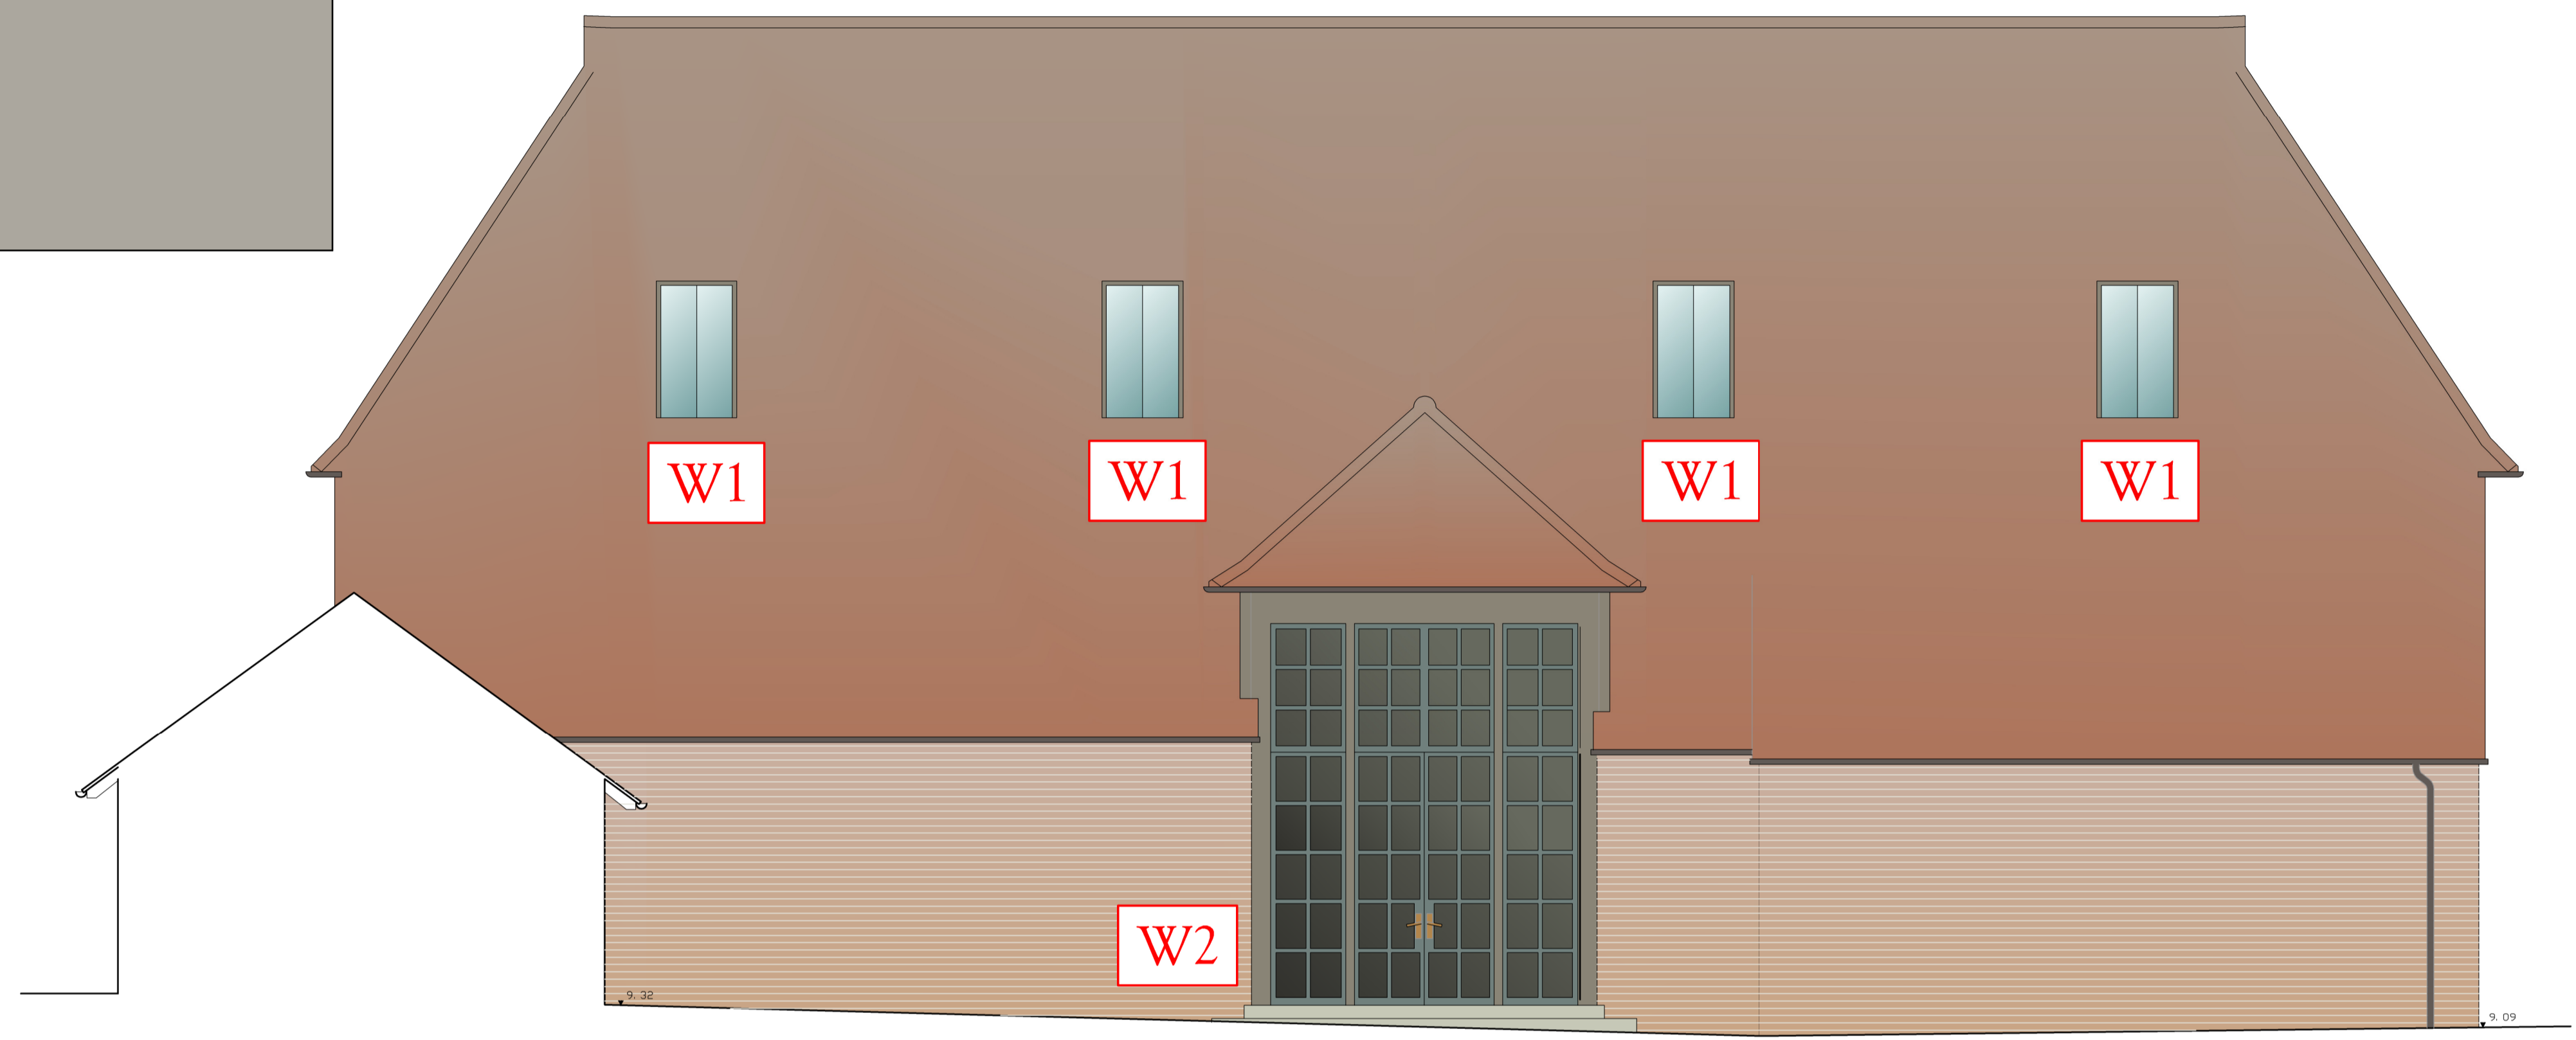

VERTICAL SECTION

WEST ELEVATION MAIN BARN

HORIZONTAL SECTION

GRAHAM RIX RIBA
CHARTERED ARCHITECT
13 Furze Lane, Purley
Surrey CR8 3EJ

tel: 020 8660 2571

web site: www.grahamrix.co.uk
email: graham@grahamrix.co.uk

Proposed Conversion
of
MILLWATER BARN
MILL LANE
RIPLEY GU23 6QT
for Miss Andrea Larner

WINDOW W2

scale 1:50, & 1:1 24/07/2023

MB/6 W2