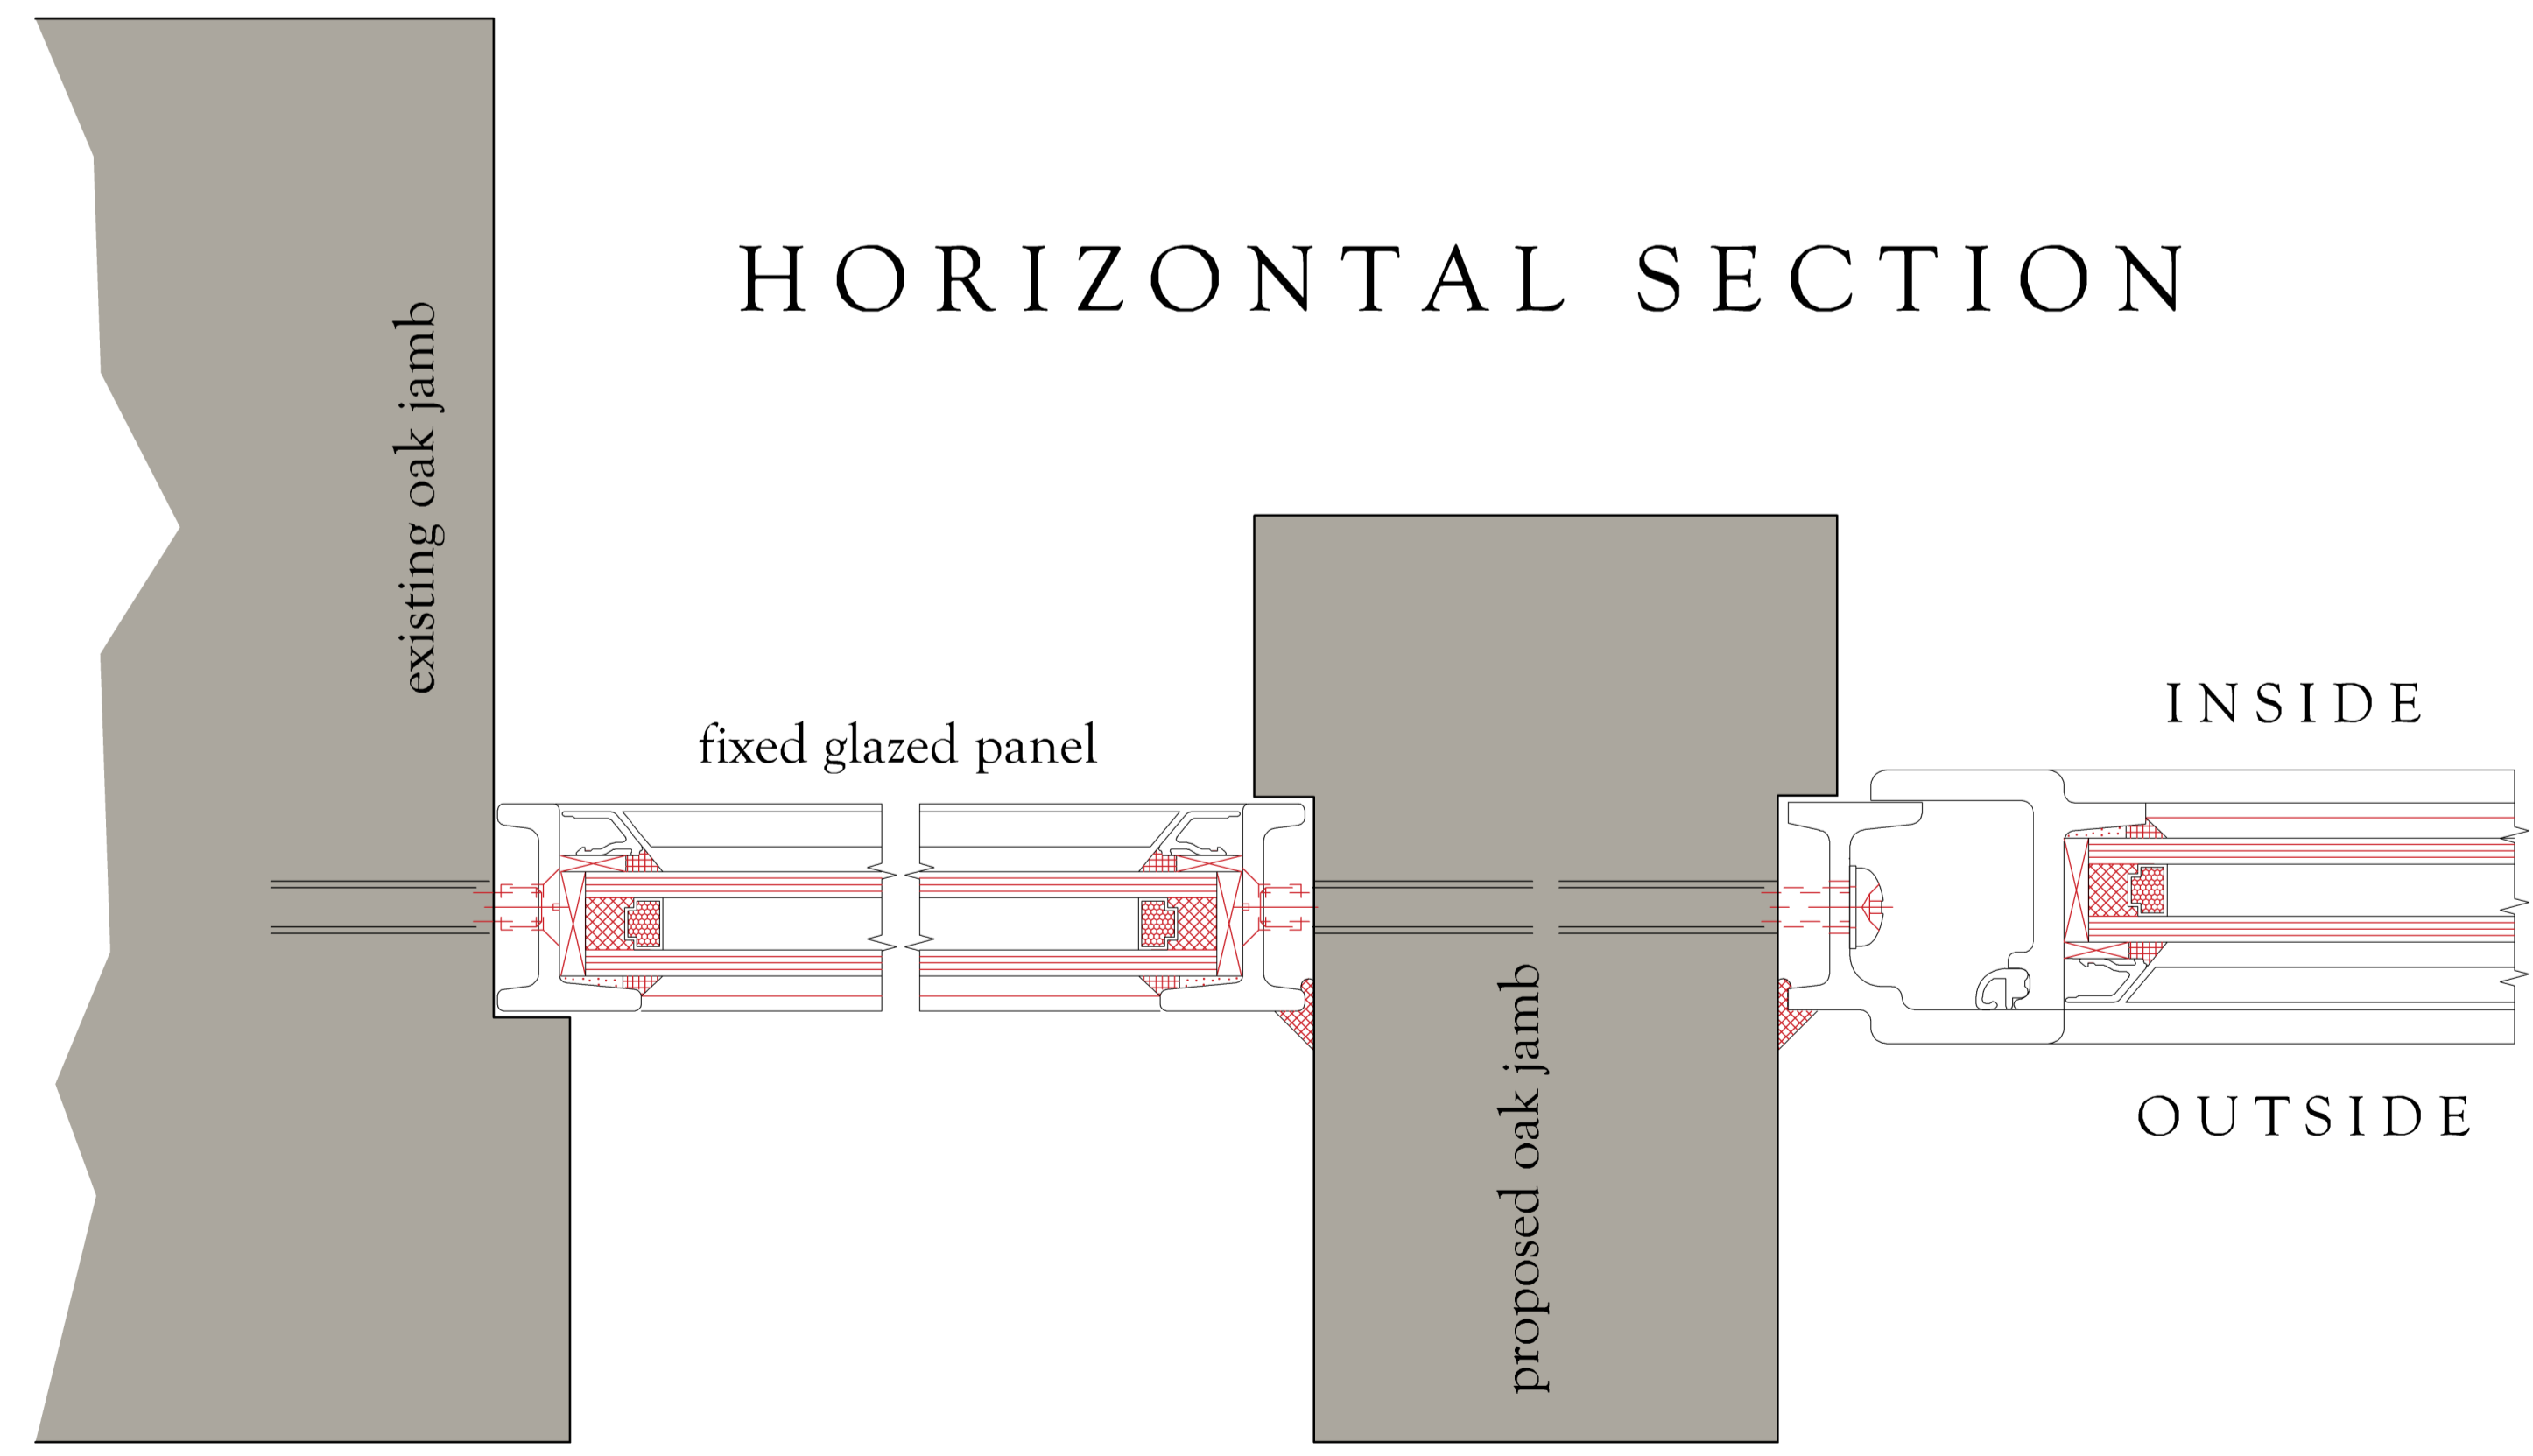

HORIZONTAL SECTION

GRAHAM RIX RIBA
CHARTERED ARCHITECT
13 Furze Lane, Purley
Surrey CR8 3EJ

tel: 020 8660 2571

web site: www.grahamrix.co.uk
email: graham@grahamrix.co.uk

Proposed Conversion
of
MILLWATER BARN
MILL LANE
RIPLEY GU23 6QT
for Miss Andrea Larner

WINDOW W2

scale 1:50, & 1:1   24/07/2023

MB/6   W2