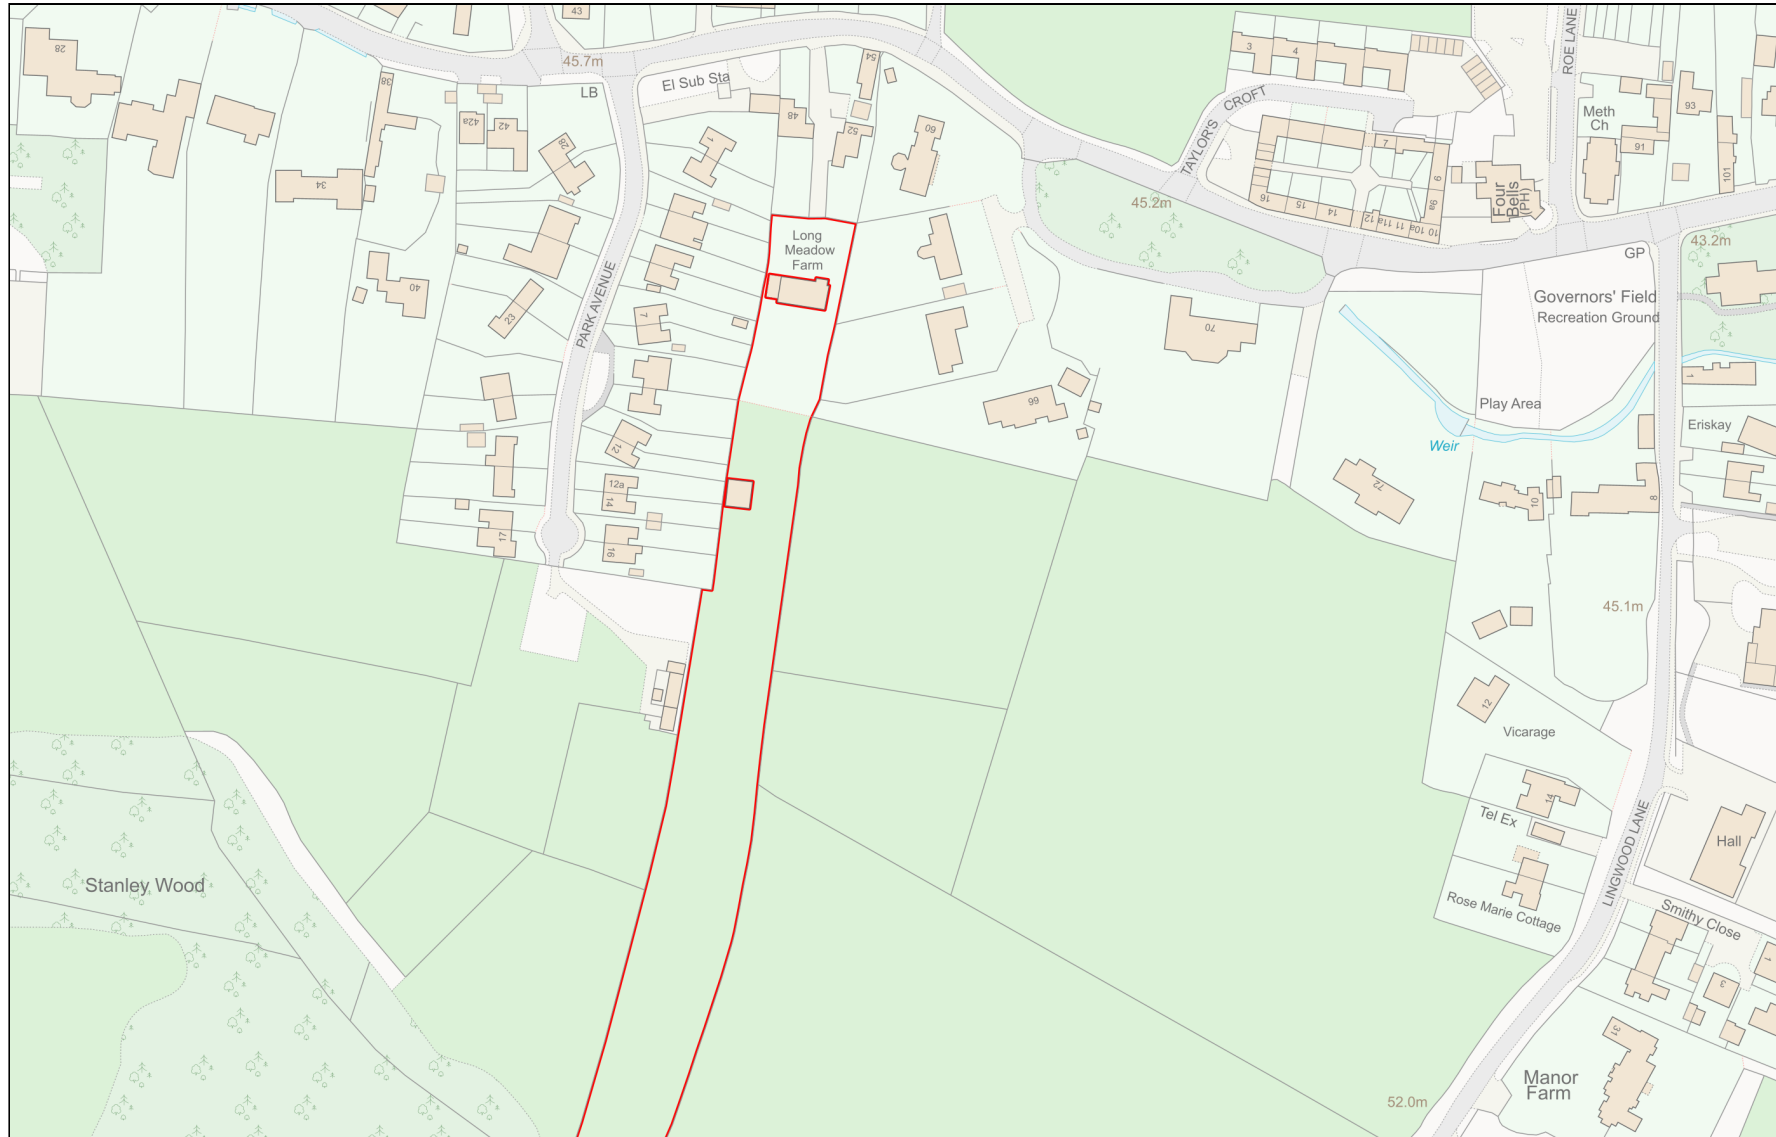

Location Plan

Site Address: Long Meadow Farm, 50, Main Street, Woodborough, NG14 6EA

Date Produced: 07-Jul-2023

Scale: 1:2500 @A4

Planning Portal Reference: PP-12296922v1