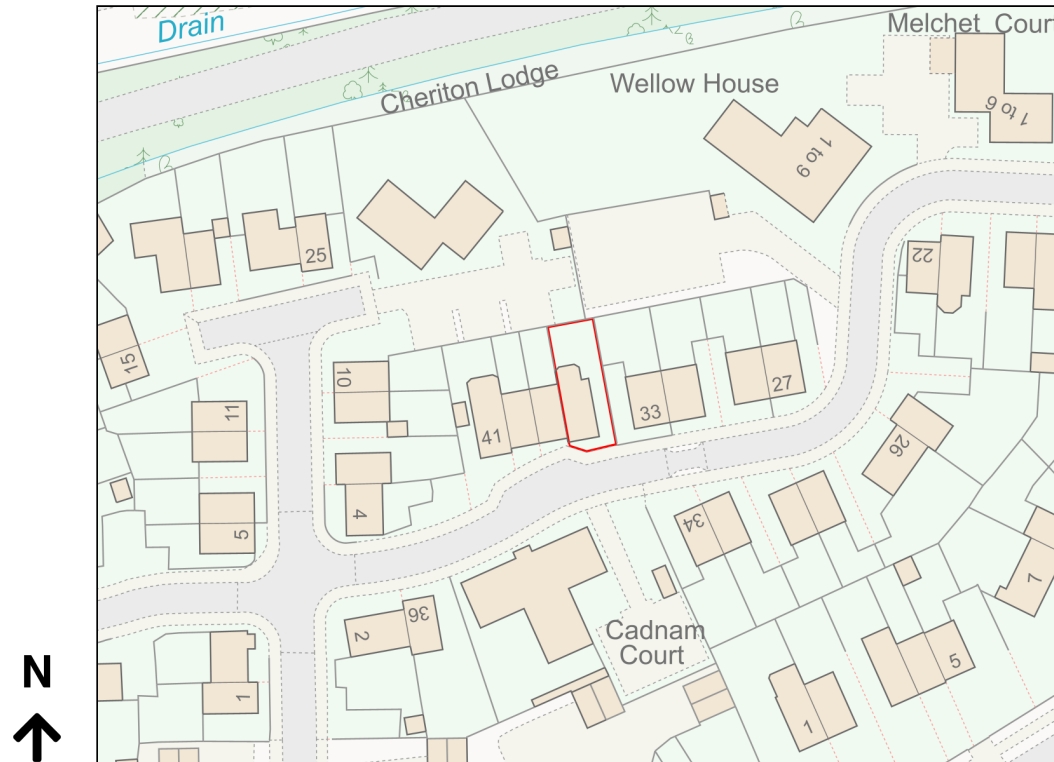

Location Plan

Site Address: 35, Lyndhurst Road, Fleet, GU51 1EH

Date Produced: 14-Aug-2023

Scale: 1:1250 @A4

Planning Portal Reference: PP-12369813v1