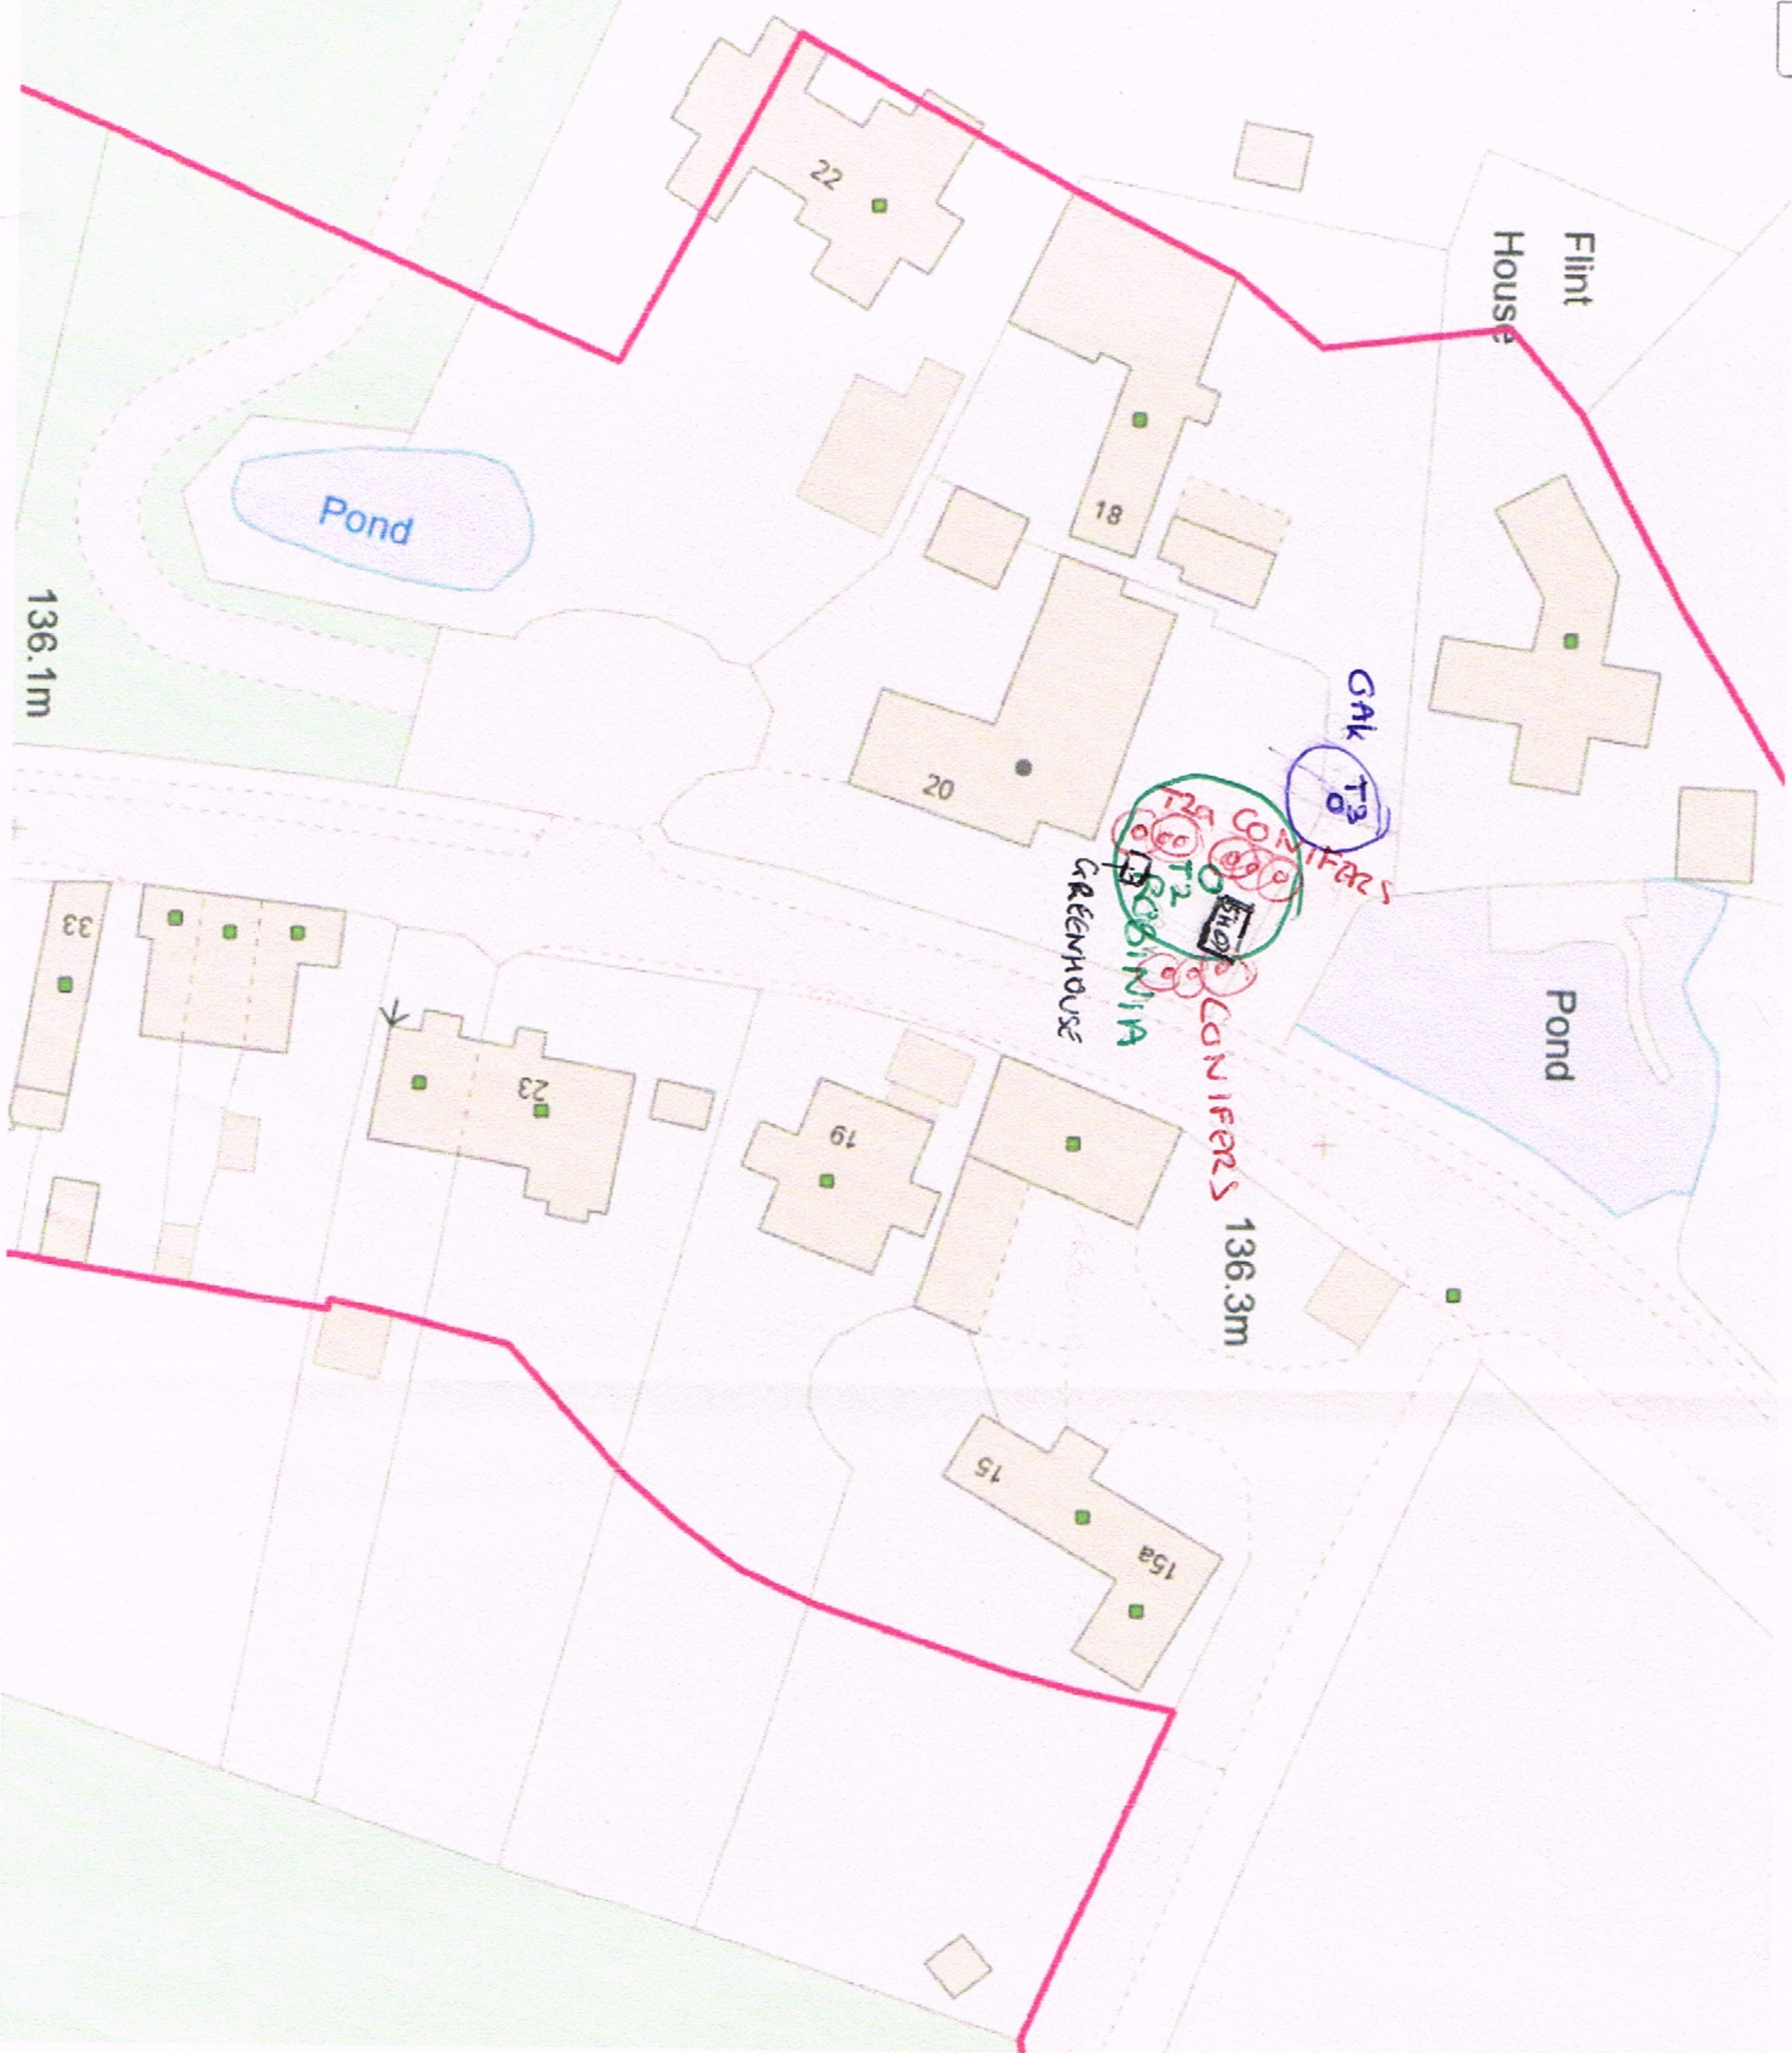

Hill Farm House

Flint House

20m

136.1m

136.3m

GREENHOUSE

ROBINIA

CONIFERS

GAK T3

22

18

20

19

15

15a

33