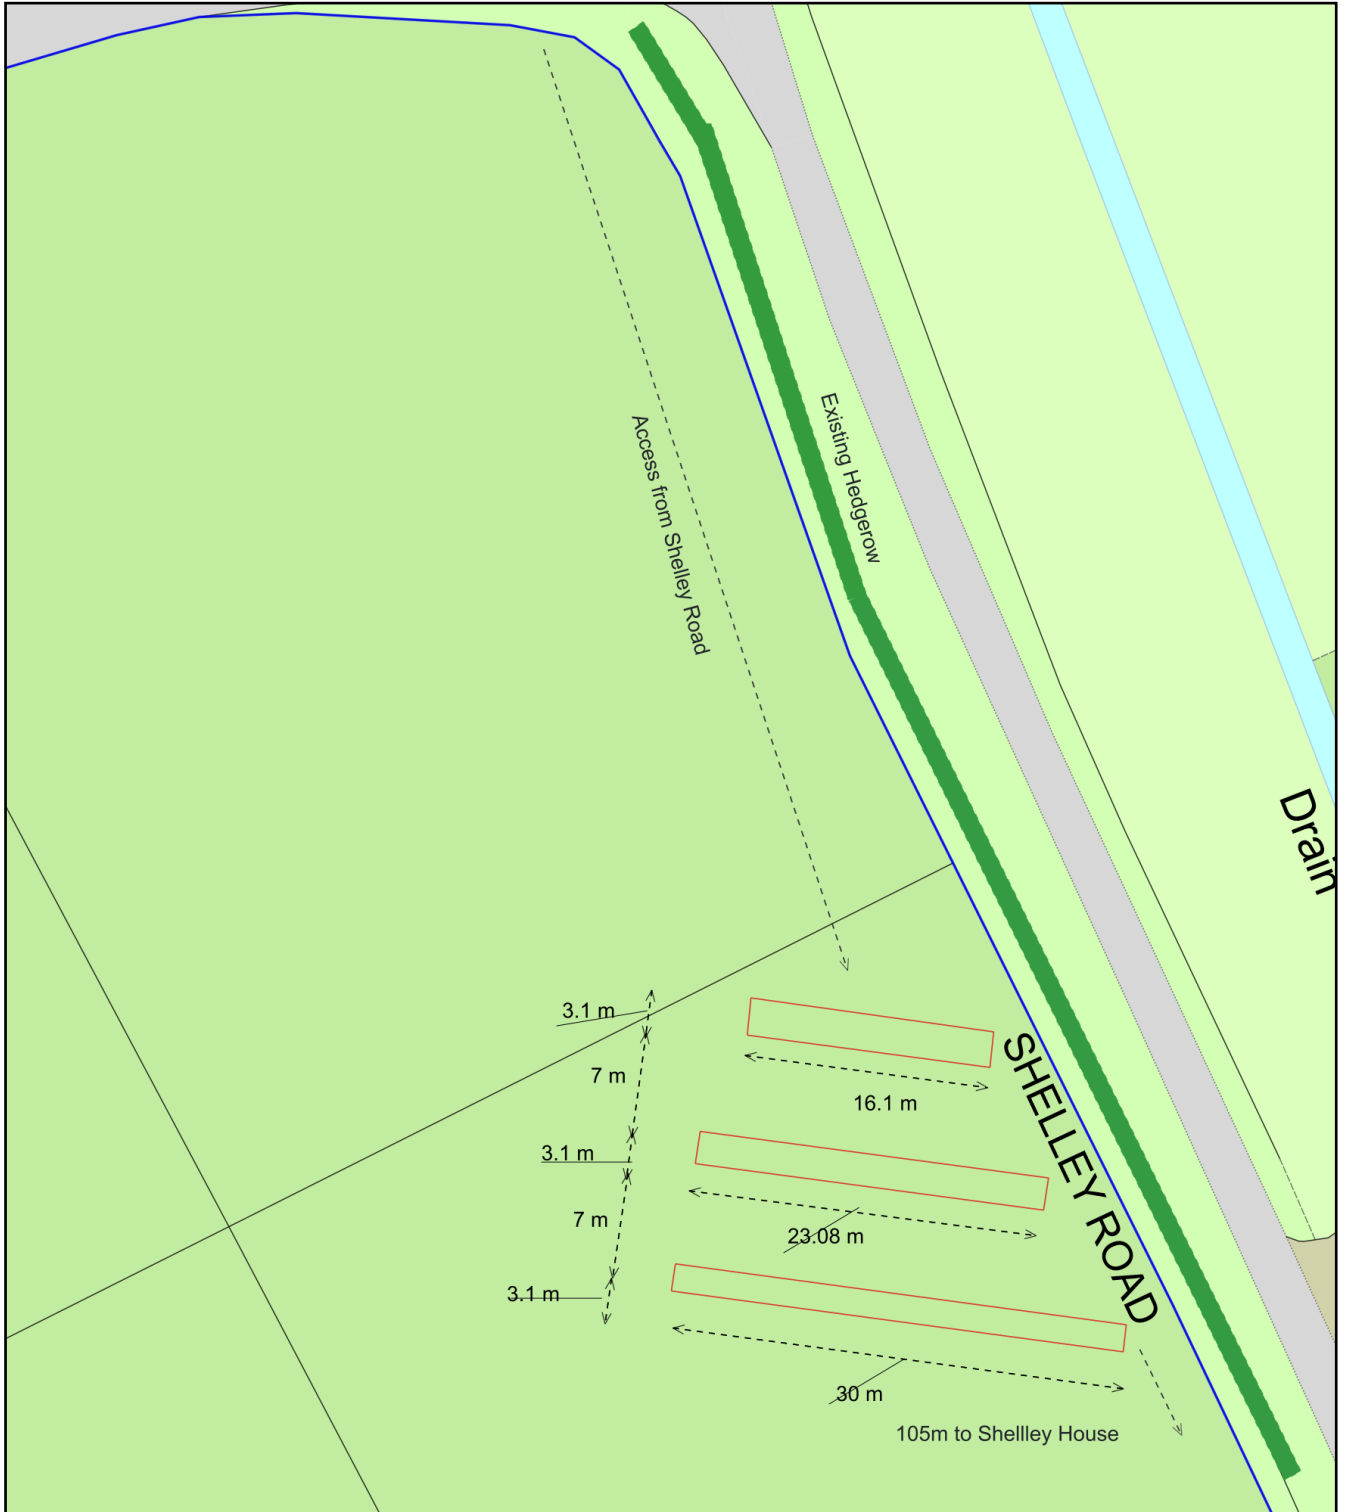

# Shelley House Block Plan

Plan Produced for: East Green Energy

Date Produced: 14 Aug 2023

Plan Reference Number / Project ID: TQRQM23226144619801 / solar PV

Scale: 1:500 @ A4