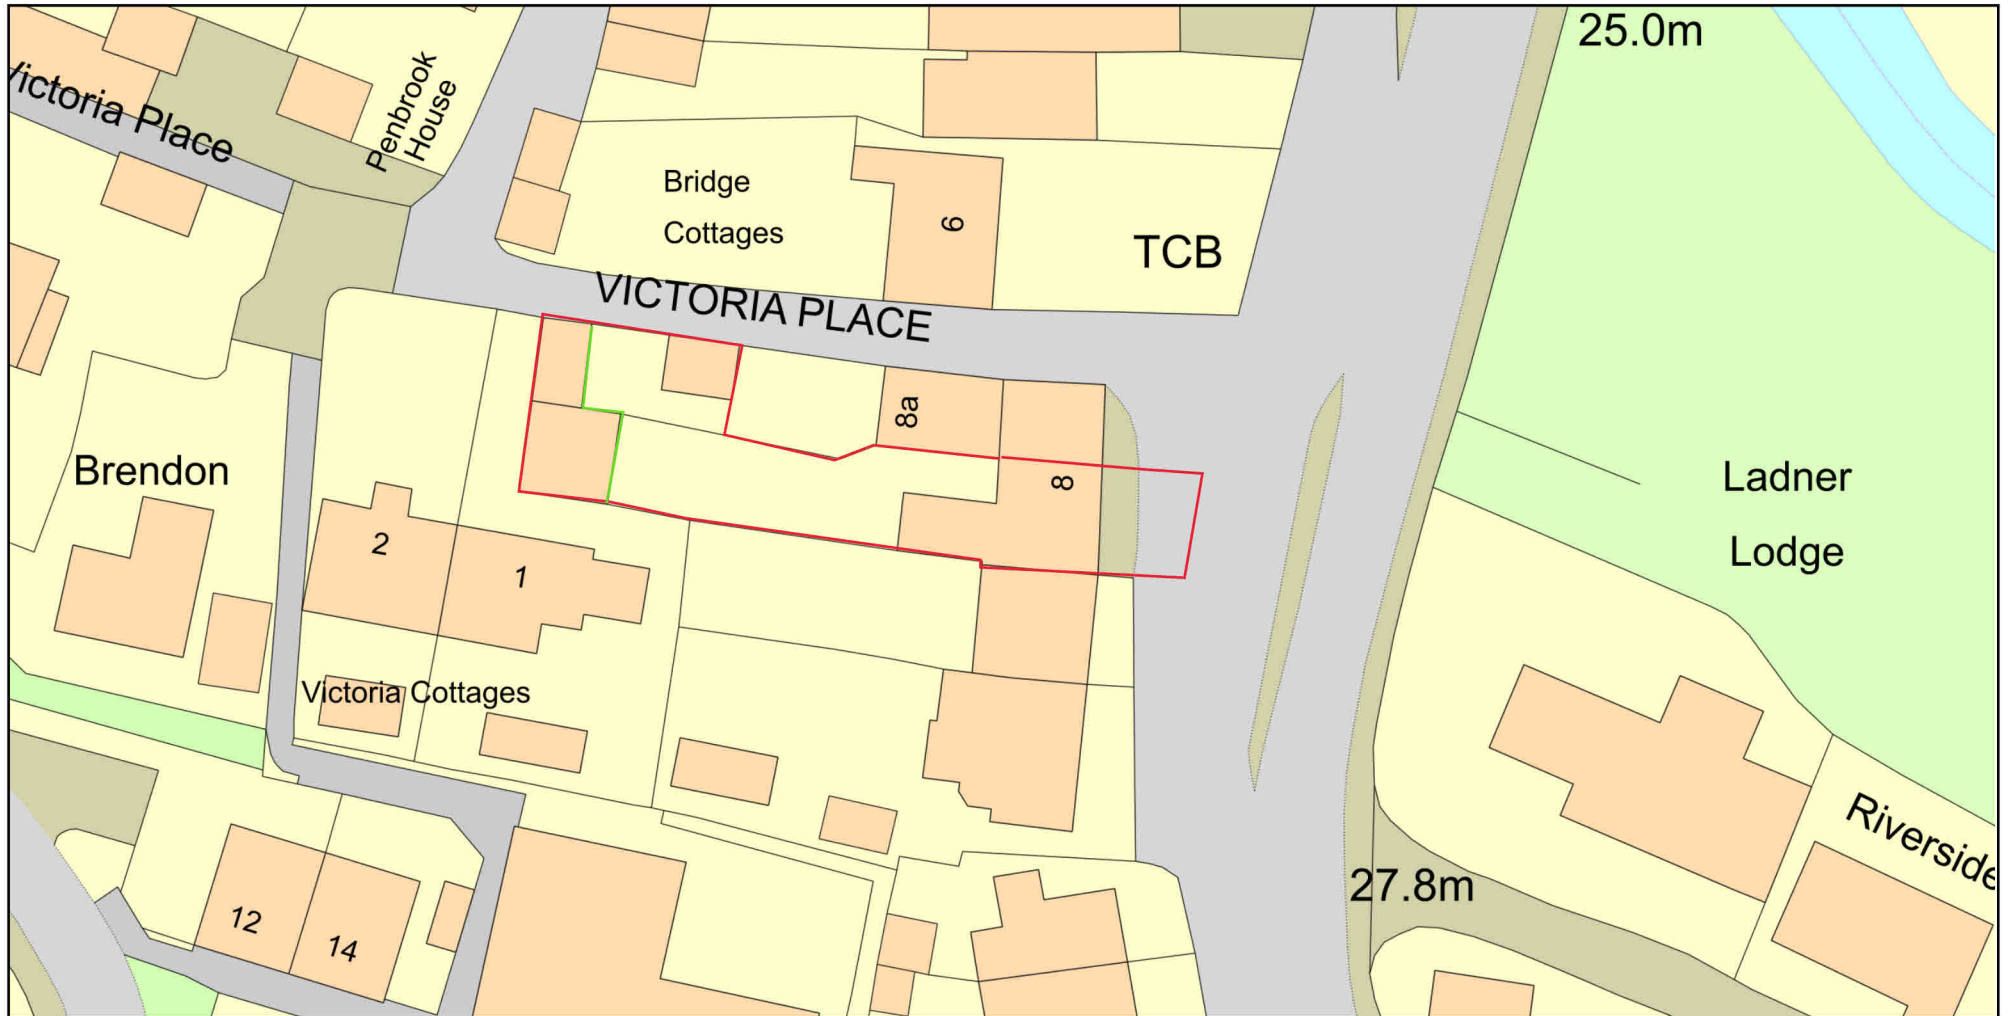

Block Plan

Plan Produced for: R Trevaskis

Date Produced: 28 Jun 2023

Plan Reference Number: TQRQM23179091559556

Scale: 1:500 @ A4

PL 01