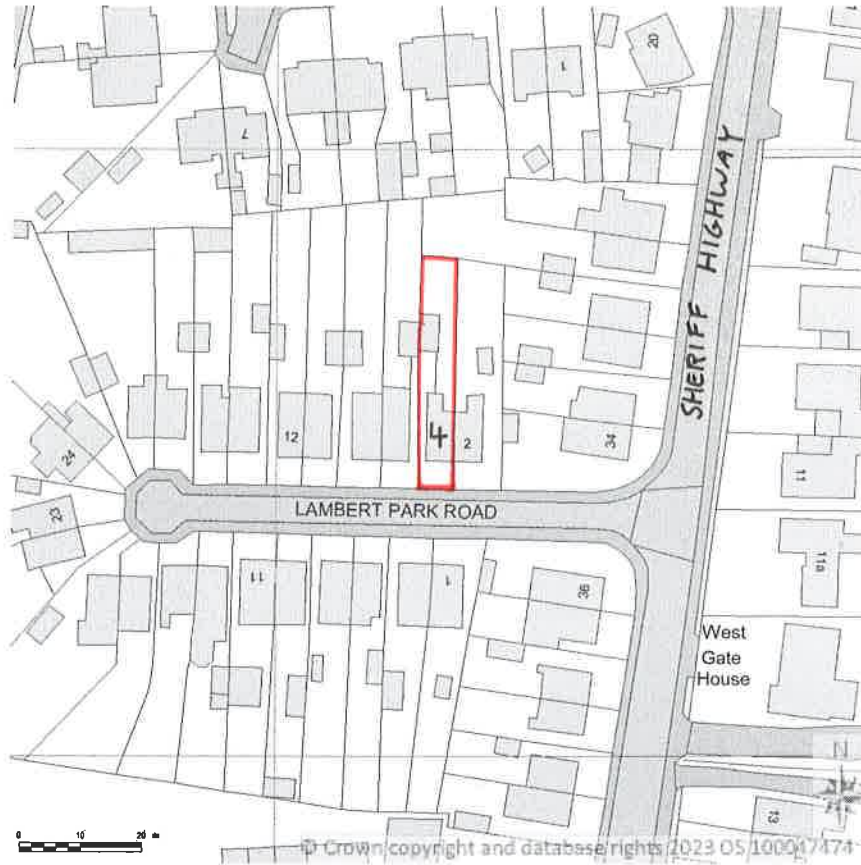

SITE LOCATION PLAN
AREA 2 HA
SCALE: 1:1250 on A4

Supplied by Streetwise Maps Ltd
www.streetwise.net