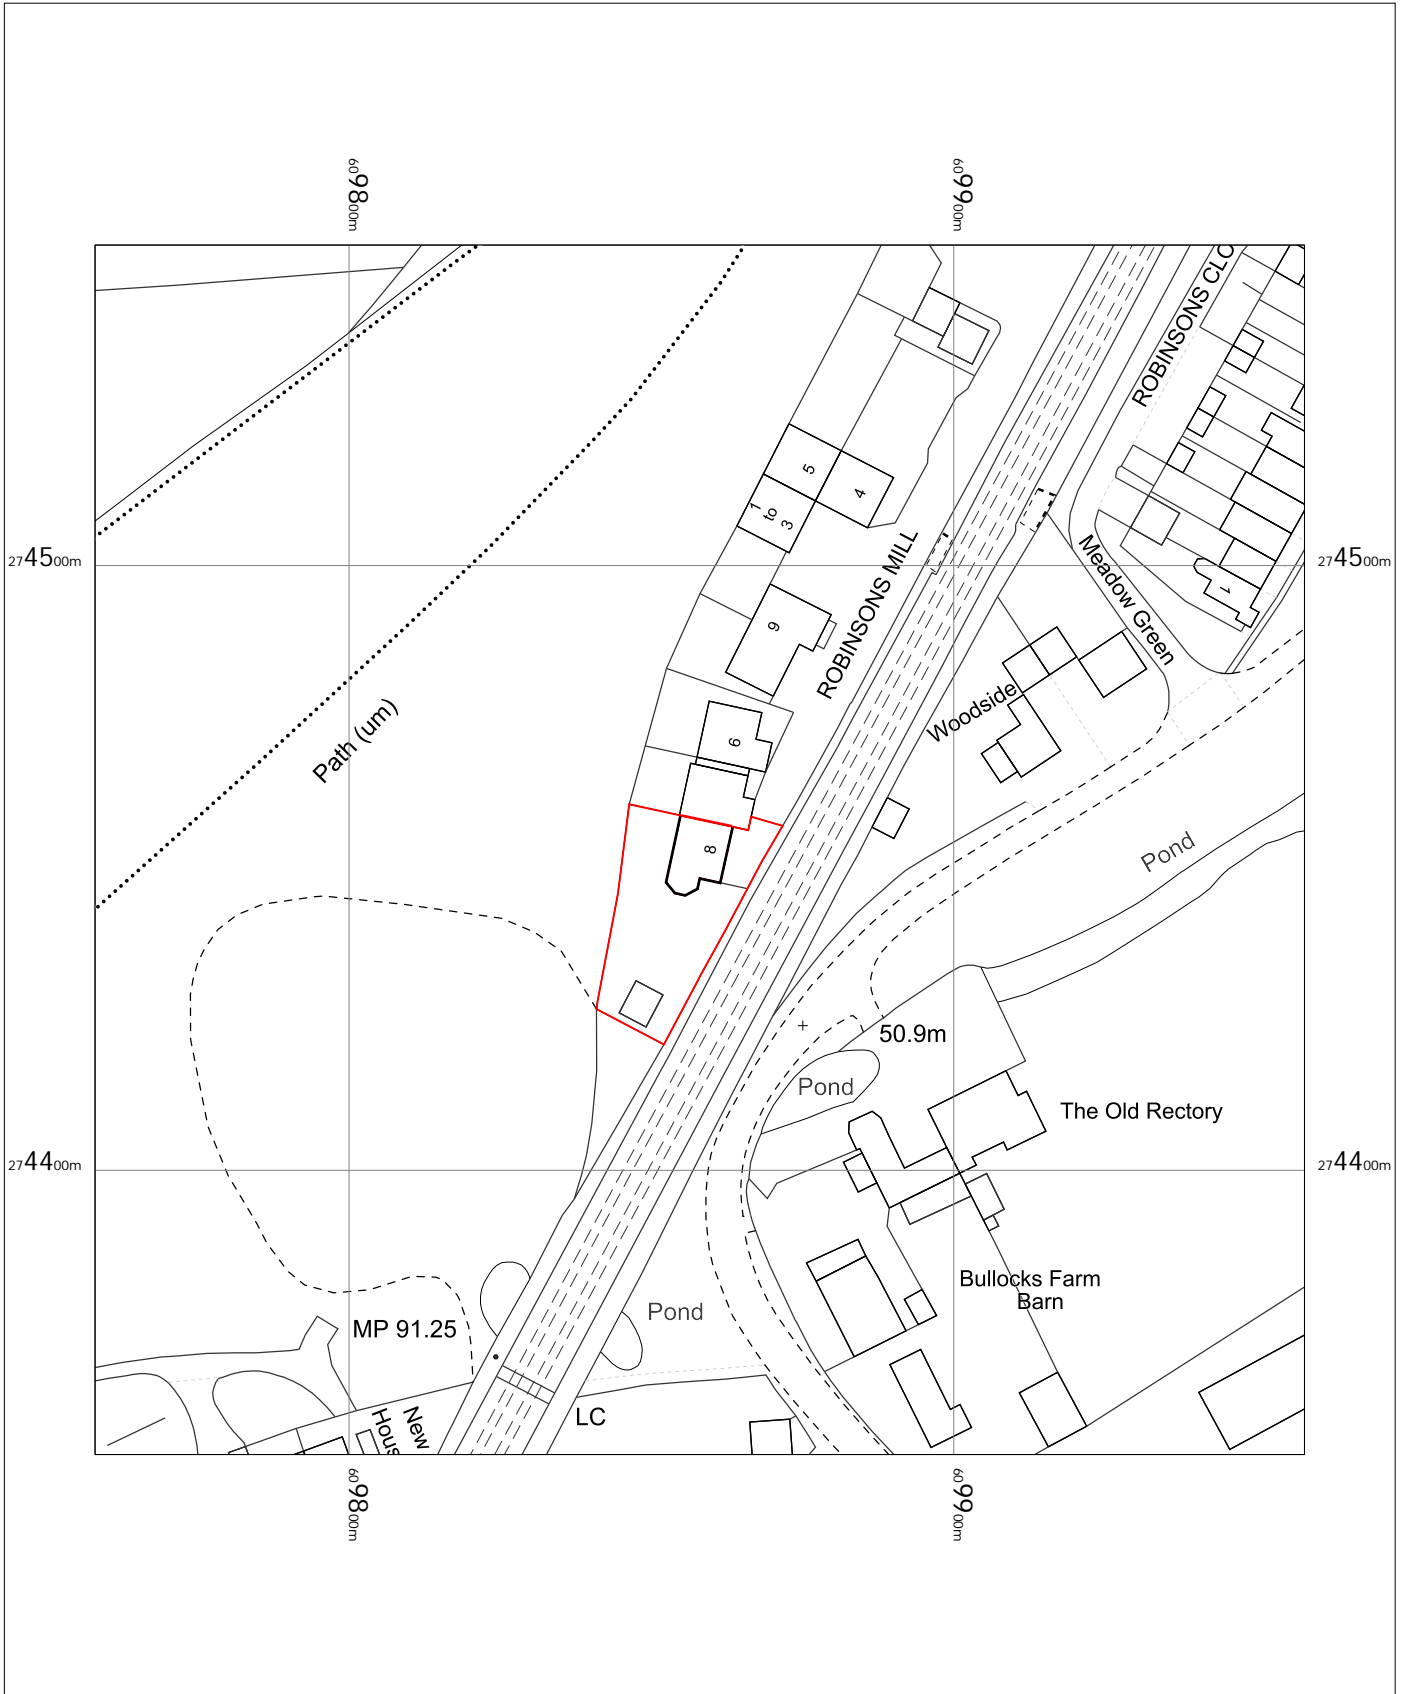

# 8 Robynsons Mill, The Common, IP23 8DN

8 Robynsons Mill  
The Common,  
Eye,  
Mellis,  
Suffolk  
IP23 8DN

OS MasterMap 1250/2500/10000 scale  
Wednesday, August 16, 2023, ID: MPMBW-01120756  
[www.blackwellmapping.co.uk](http://www.blackwellmapping.co.uk)

1:1250 scale print at A4, Centre: 609858 E, 274453 N

©Crown Copyright Ordnance Survey. Licence no. 100041041

**BLACKWELL'S**  
MAPPING SERVICES  
PERSONAL & PROFESSIONAL MAPPING  
[www.blackwellmapping.co.uk](http://www.blackwellmapping.co.uk)