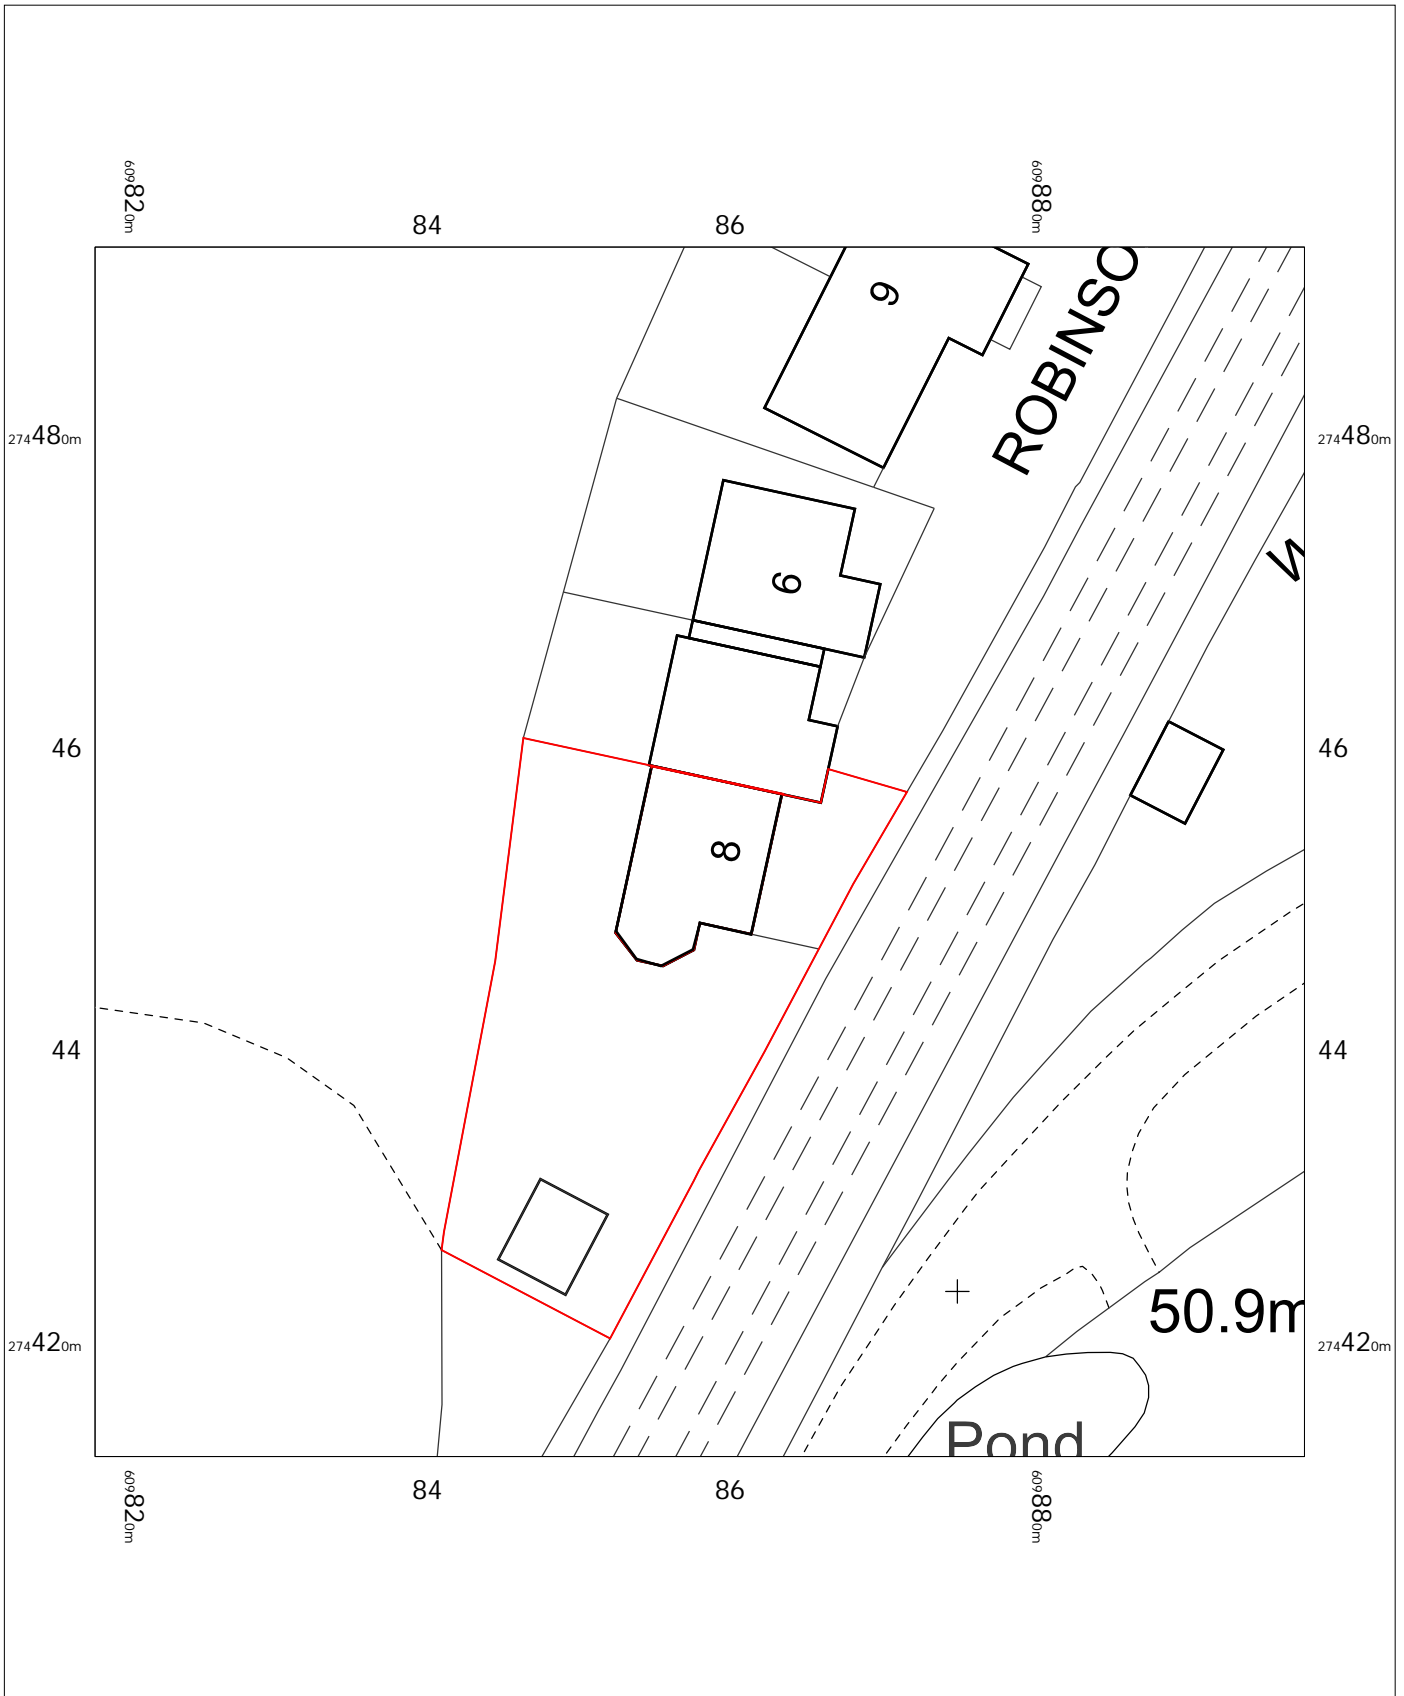

8 Robinsons Mill, The Common, IP23 8DN

8 Robinsons Mill
The Common,
Eye,
Mellis,
Suffolk
IP23 8DN

OS MasterMap 1250/2500/10000 scale
Wednesday, August 16, 2023, ID: MPMBW-01120757
www.blackwellmapping.co.uk

1:500 scale print at A4, Centre: 609858 E, 274453 N
©Crown Copyright Ordnance Survey. Licence no. 100041041

BLACKWELL'S
MAPPING SERVICES
PERSONAL & PROFESSIONAL MAPPING
www.blackwellmapping.co.uk

TEL: 0800 151 2612
maps@blackwell.co.uk