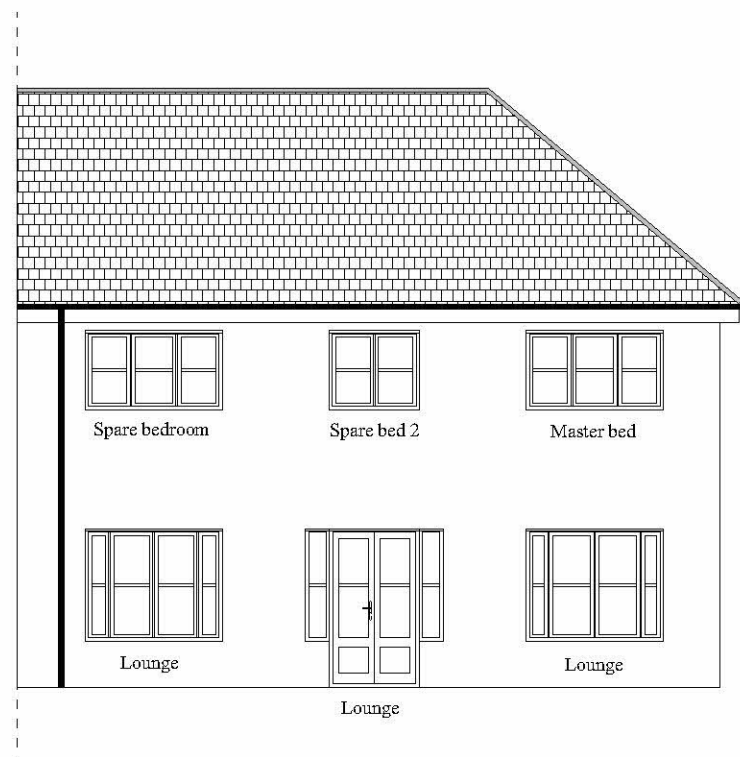

North relates to Front Elevation

Station Road  
Lenwade, Norwich  
Norfolk NR9 5LY

Mr Butcher

8 Robinsons Mill  
Mellis Common  
Eye  
Suffolk  
IP23 8DN

**Proposal**

Replacement windows and door to the front & rear elevations. The existing windows are Black stained casement windows with a single horizontal bar through the center. The existing doors are Black stained timber.

The replacement windows and doors are to be Black PVC casement windows to the same design as the existing windows and doors.

Existing rear elevation

Existing front elevation

Existing front & rear elevations

Drawing date 16/08/2023

Drawing No 2023-65-1

Revision date 00/00/0000

Sheet size A3 Scale as noted