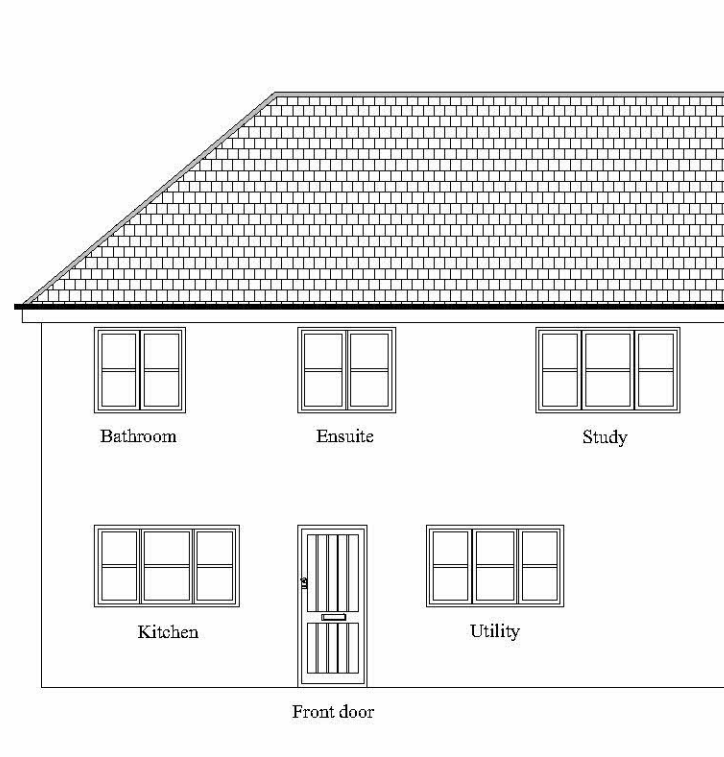

North relates to Front Elevation

Station Road  
Lenwade, Norwich  
Norfolk NR9 5LY

Mr Butcher

8 Robinsons Mill  
Mellis Common  
Eye  
Suffolk  
IP23 8DN

**Proposal**

Replacement windows and door to the front & rear elevations. The existing windows are Black stained casement windows with a single horizontal bar through the center. The existing doors are Black stained timber.

The replacement windows and doors are to be Black PVC casement windows to the same design as the existing windows and doors.

Existing rear elevation

Existing front elevation

Existing front & rear elevations

Drawing date 16/08/2023

Drawing No 2023-65-1

Revision date 00/00/0000

Sheet size A3 Scale as noted