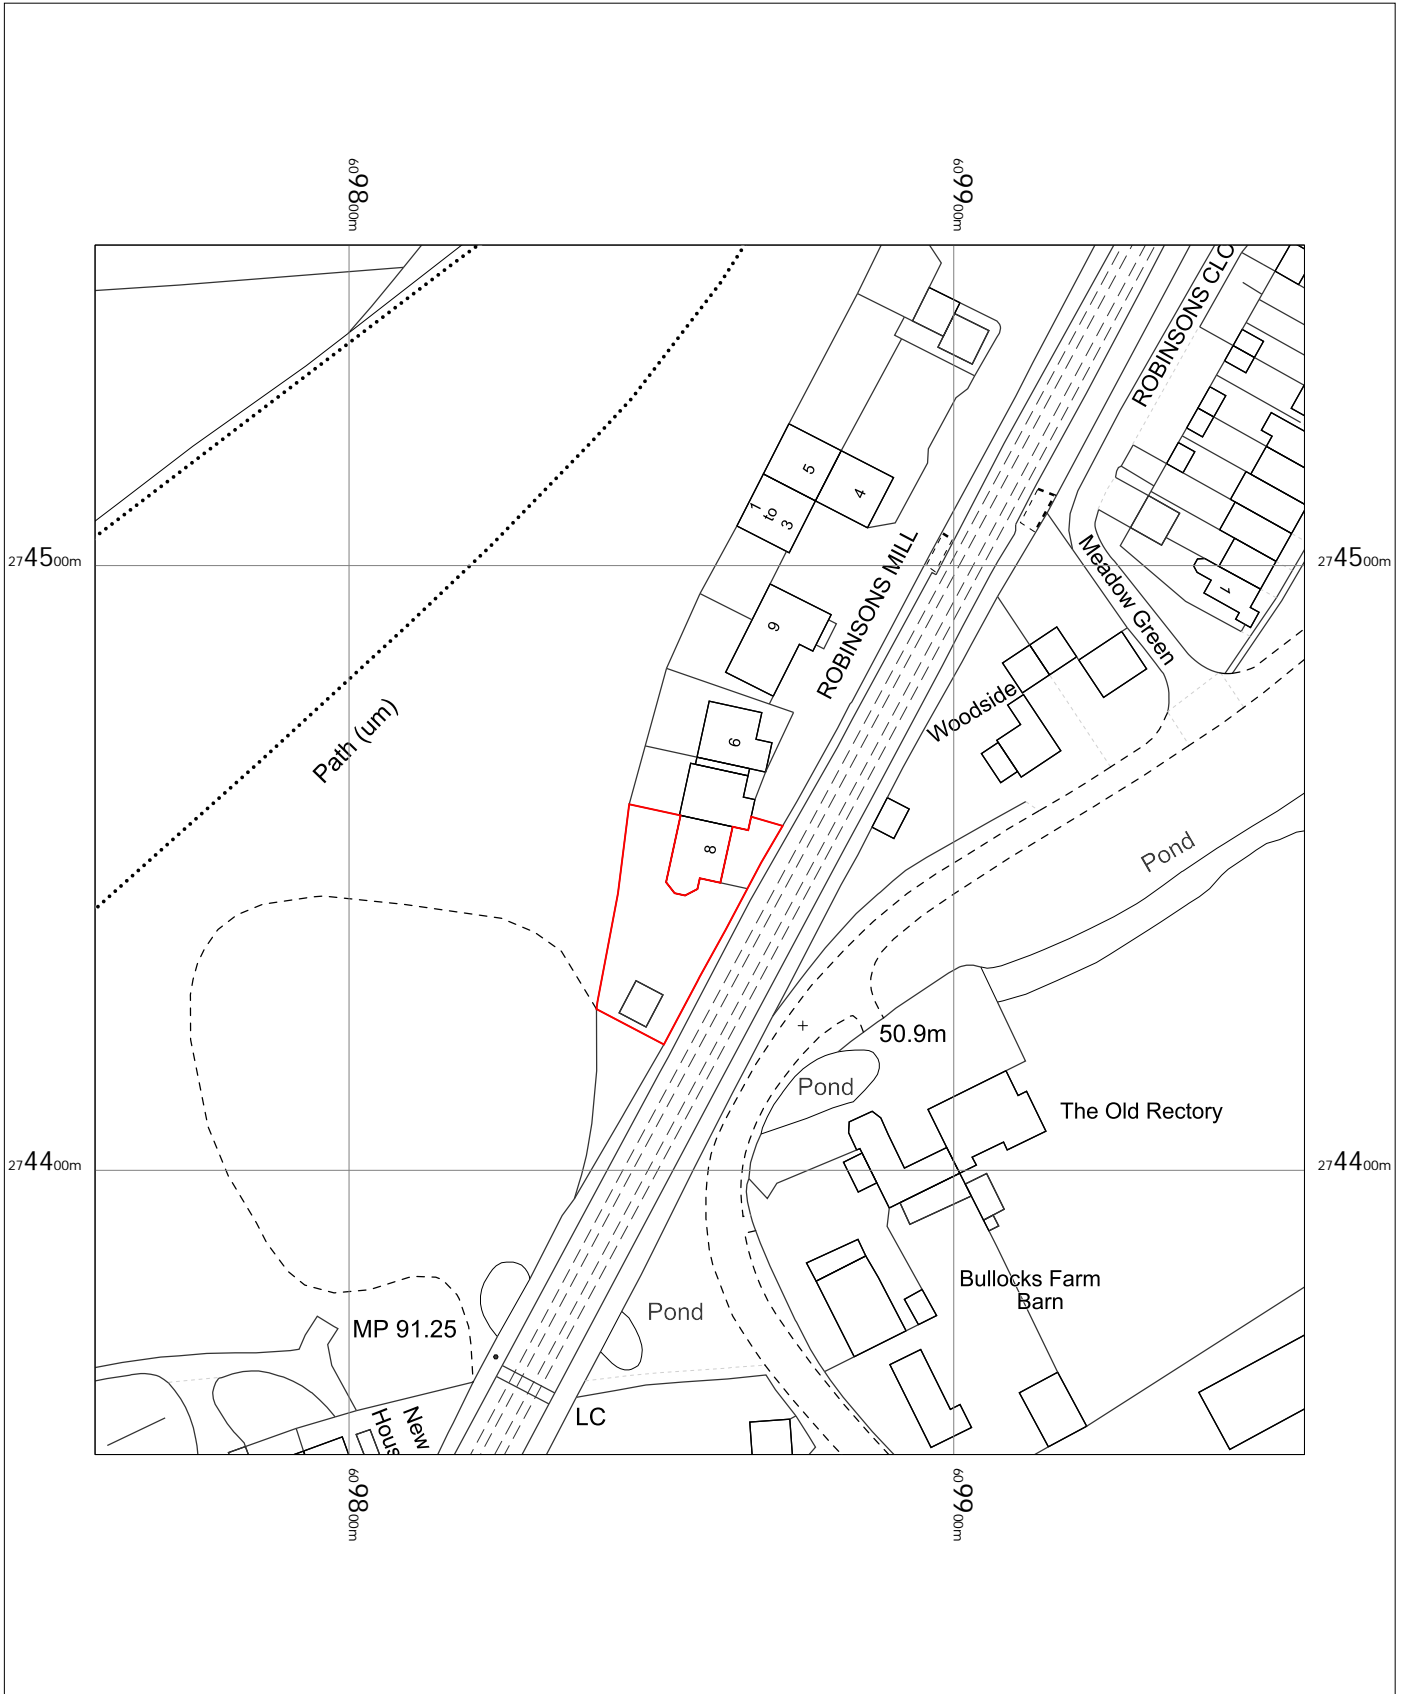

8 Robinsons Mill, The Common, IP23 8DN

8 Robinsons Mill
The Common,
Eye,
Mellis,
Suffolk
IP23 8DN

OS MasterMap 1250/2500/10000 scale
Wednesday, August 16, 2023, ID: MPMBW-01120756
www.blackwellmapping.co.uk

1:1250 scale print at A4, Centre: 609858 E, 274453 N

©Crown Copyright Ordnance Survey. Licence no. 100041041

BLACKWELL'S
MAPPING SERVICES
PERSONAL & PROFESSIONAL MAPPING
www.blackwellmapping.co.uk

TEL: 0800 151 2612
maps@blackwell.co.uk