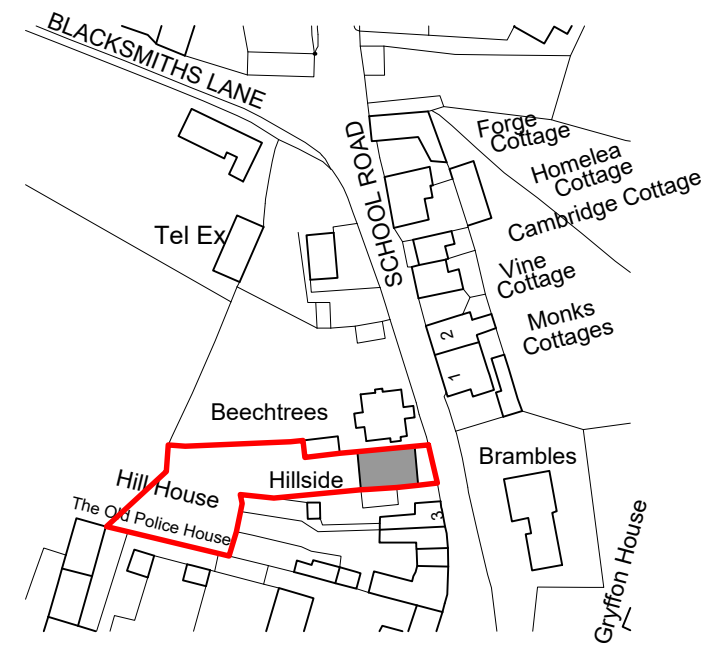

Block plan as existing

Scale bar 1:500 @ A3

Location plan

Scale bar 1:1250 @ A3

Ian Smillie Architectural Services
 75 Camden Road, Ipswich IP3 8JN
 telephone 01473 714209
 Do not scale from this drawing
 - If in doubt ASK

Site location and block plan

Proposed installation of external wall insulation to North Face
 Hillside, School Road, Coddtenham
 For Mr. I. Galbreith

Scales 1:500 & 1:1250 @ A3 drg. number 2023076/01