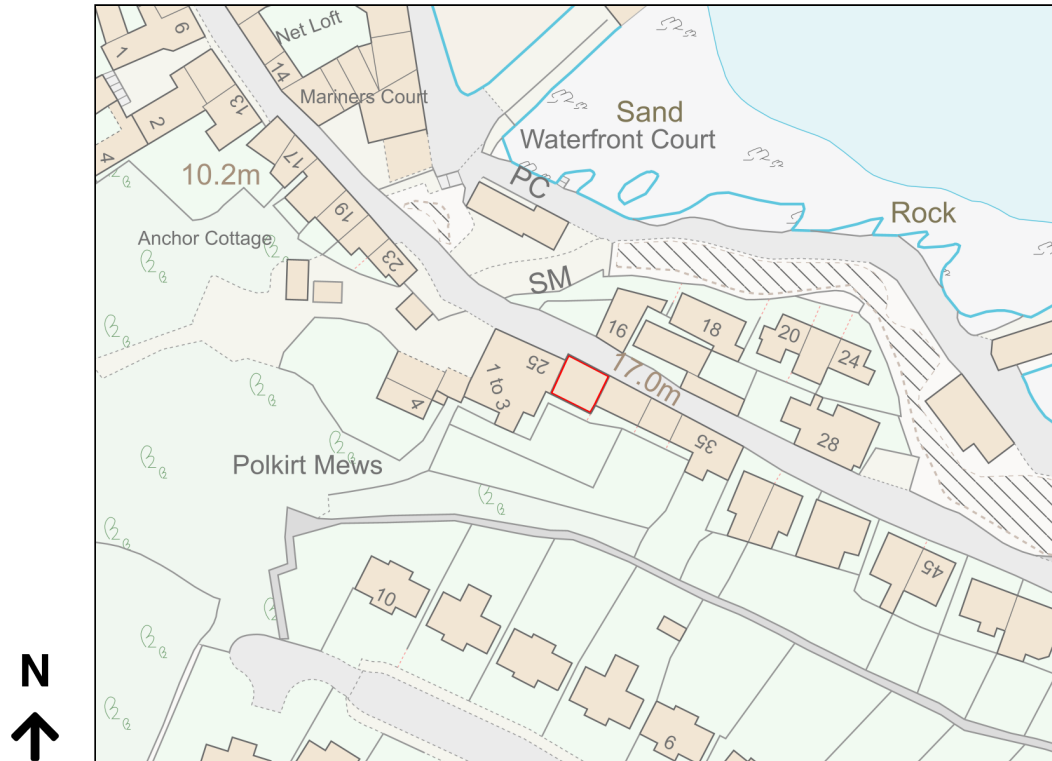

Location Plan

Site Address: 29, Polkirt Hill, Mevagissey, PL26 6UR

Date Produced: 24-Jul-2023

Scale: 1:1250 @A4

Planning Portal Reference: PP-12333831v1