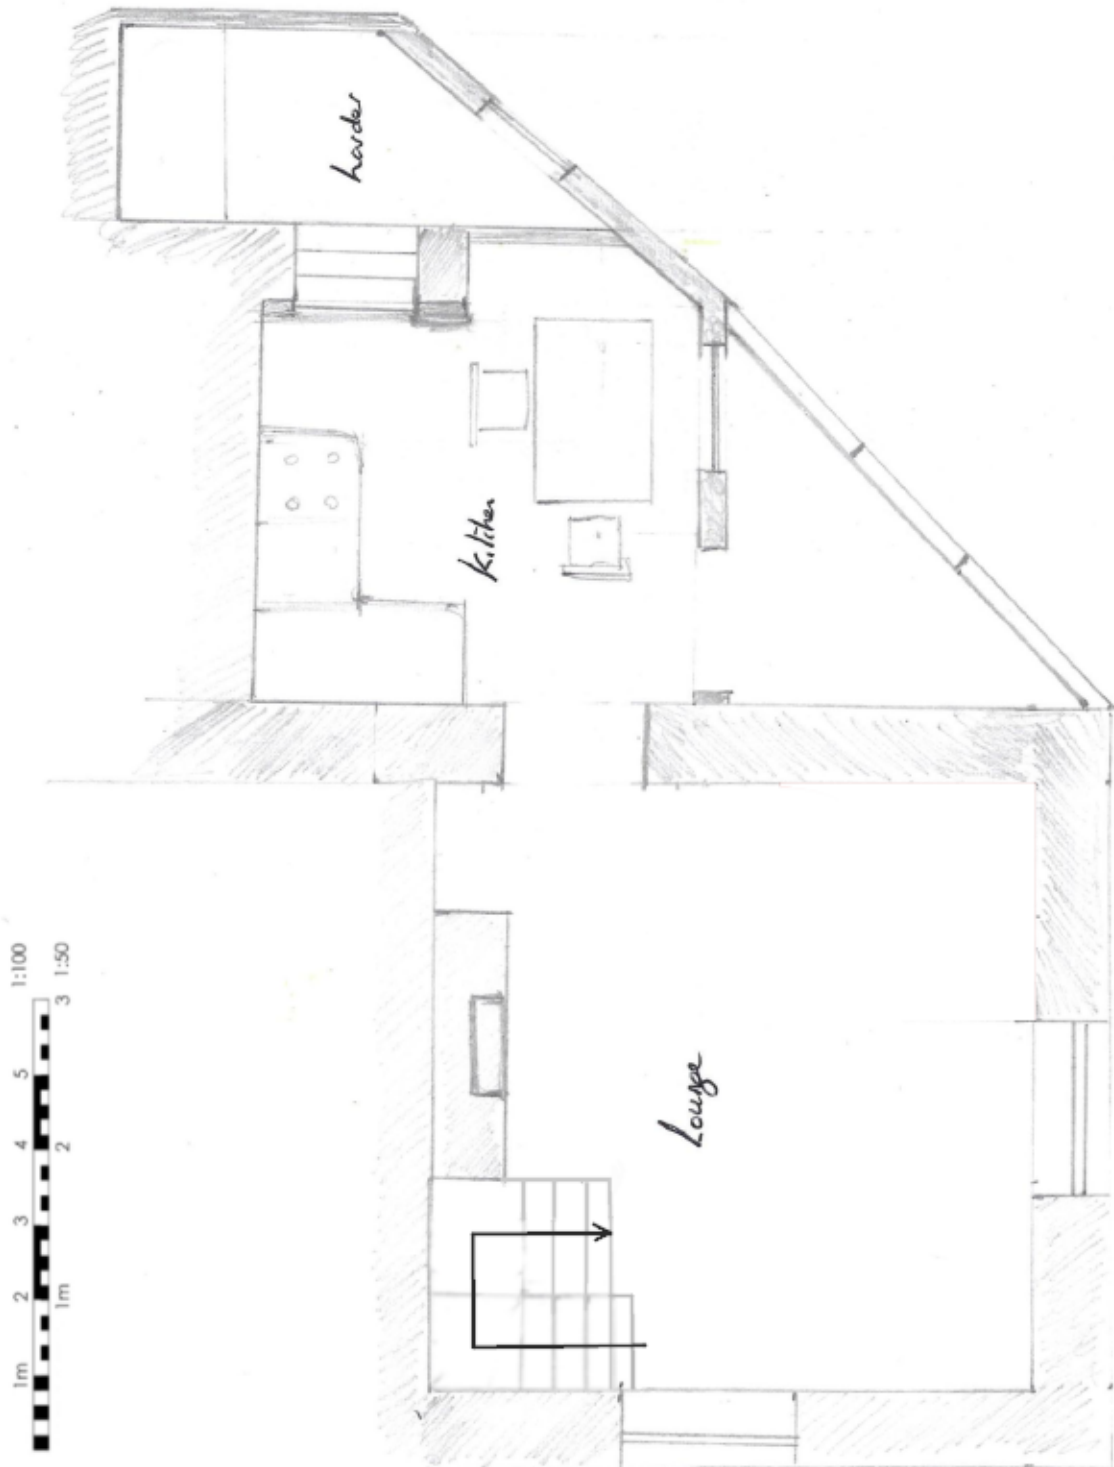

# Alpha Cottage, Gweek, TR12 6TU Proposed Repairs and Renovation

A4 Plan 2012.AC 001 V1

**Existing & Proposed Ground Floor Plan 1:50**