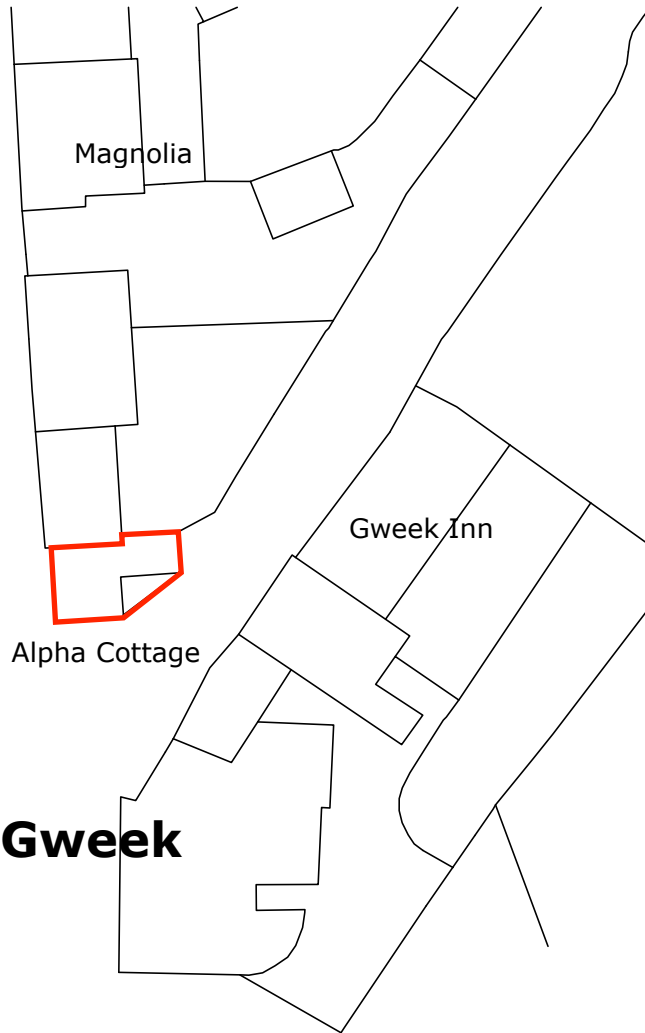

Block Plan 1:500

Alpha Cottage, Gweek, TR12 6TU Proposed Repairs and Renovation A4 Plan 2012.AC V1

Location Plan 1:1250

Block Plan 1:500