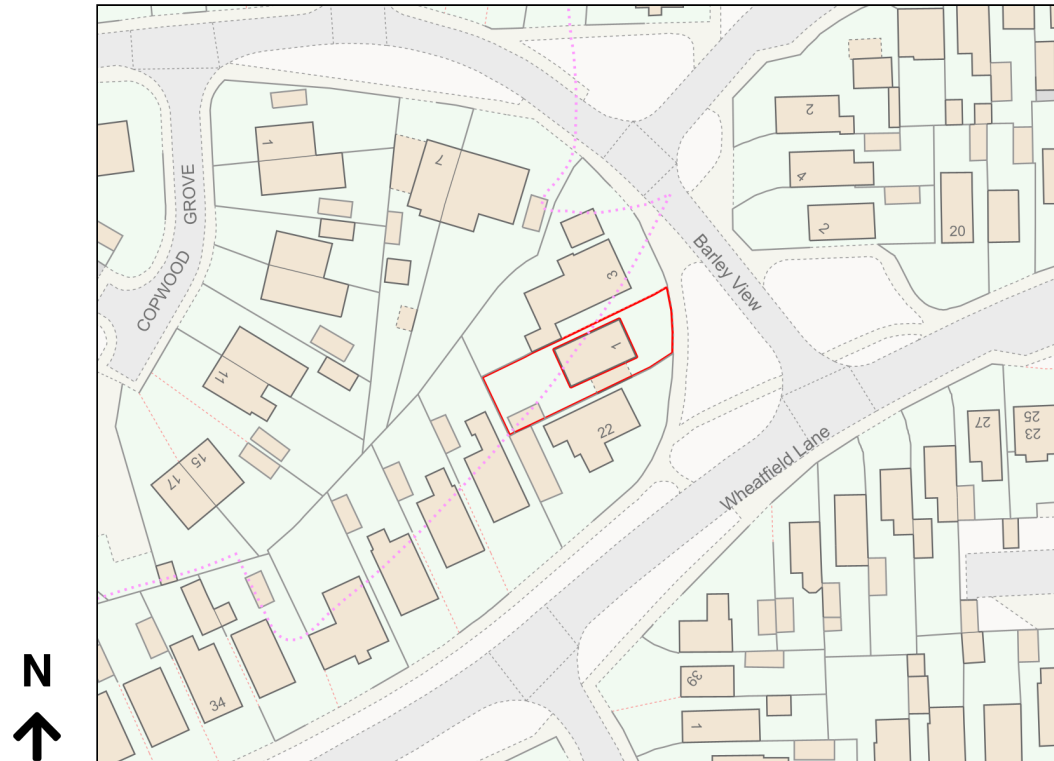

# Location Plan

Site Address: 1, Barley View, Wigginton, York, YO32 2GZ

Date Produced: 11-Jul-2023

Scale: 1:1250 @A4

Planning Portal Reference: PP-12294372v1