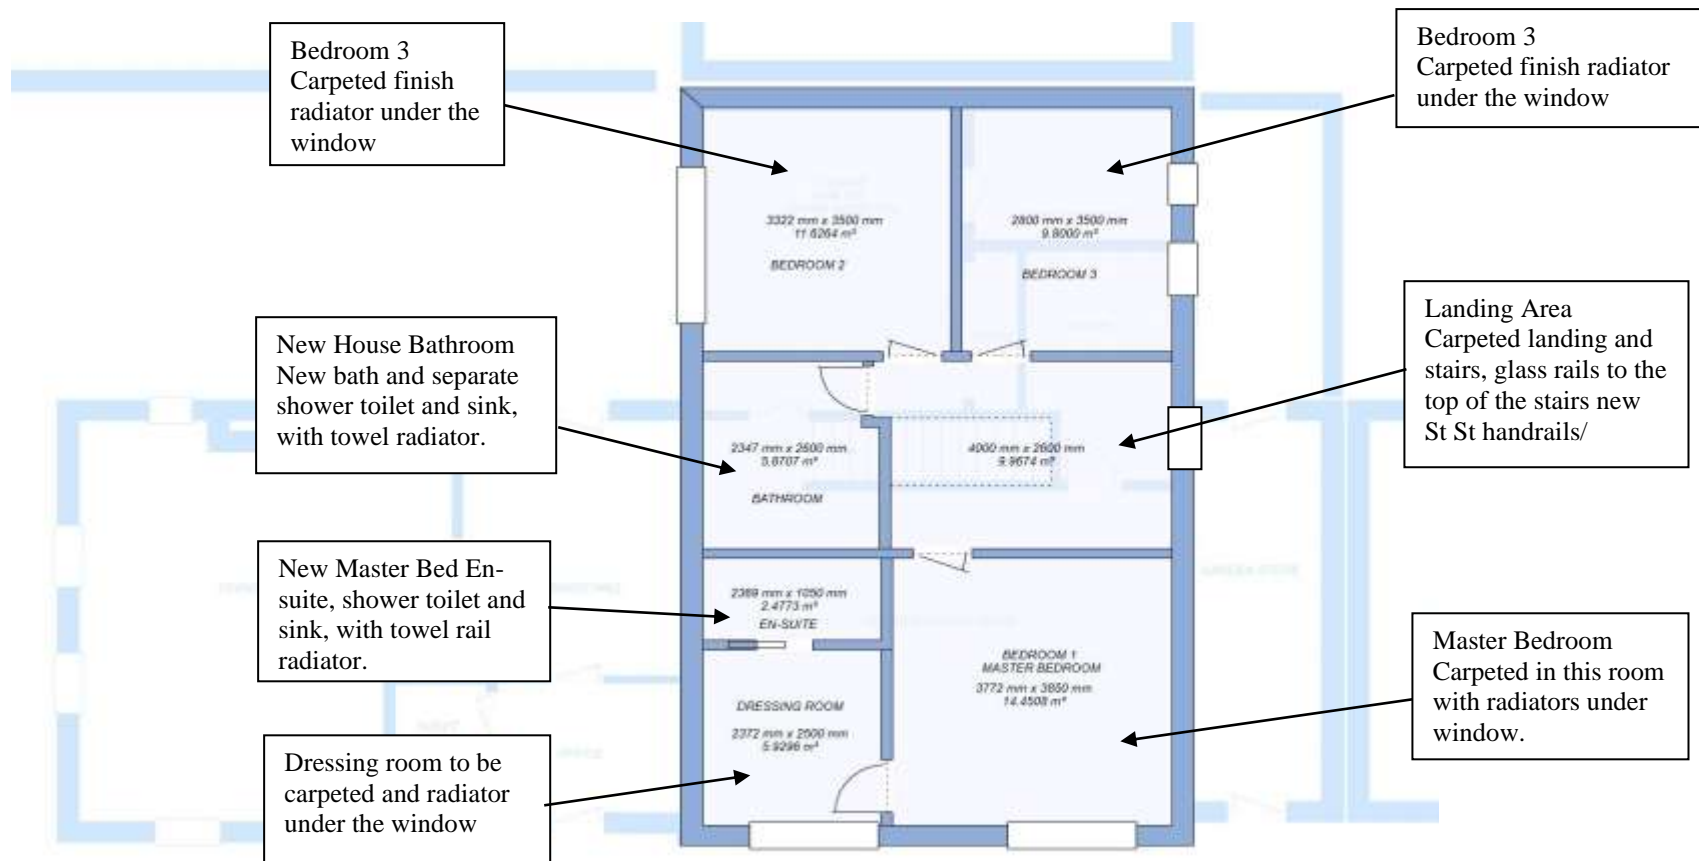

PROPOSED FIRST FLOOR LAYOUT.

ANTHONY RAMSDEN 11 MONTAGU MEWS WETHERBY LS22 5PY TELEPHONE :- 07817 944384	DRN TONY RAMSDEN	DRG NO AR 114
	DATE 1/8/23	TITLE Proposed First Floor Layout
	SCALE 1;100A4	