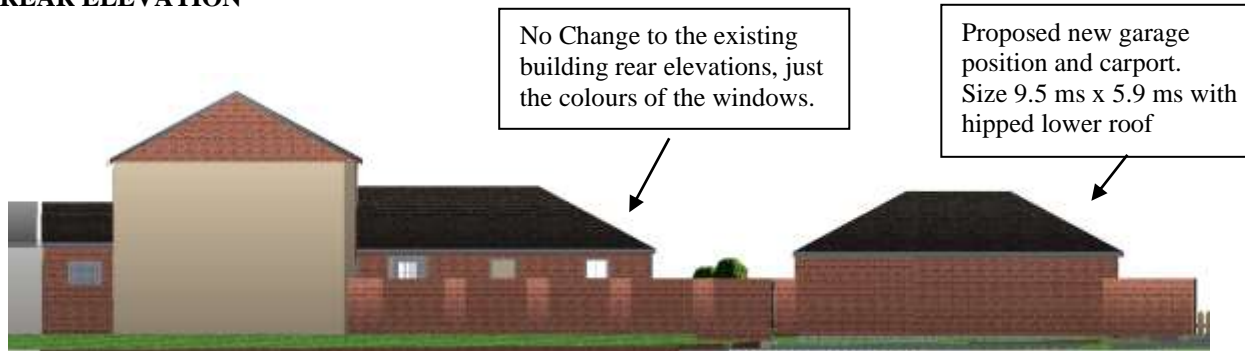

PROPOSED FRONT ELEVATION

PROPOSED REAR ELEVATION

All windows and doors to be a grey UPVC double glazed units throughout the building.

<p>ANTHONY RAMSDEN 11 MONTAGU MEWS WETHERBY LS22 5PY TELEPHONE :- 07817 944384</p>	<p>DRN TONY RAMSDEN</p>	<p>DRG NO AR 109 Rev B</p>
	<p>DATE 1/8/23</p>	<p>TITLE Proposed Front & Rear Elevation</p>
	<p>SCALE 1:20@a4</p>	