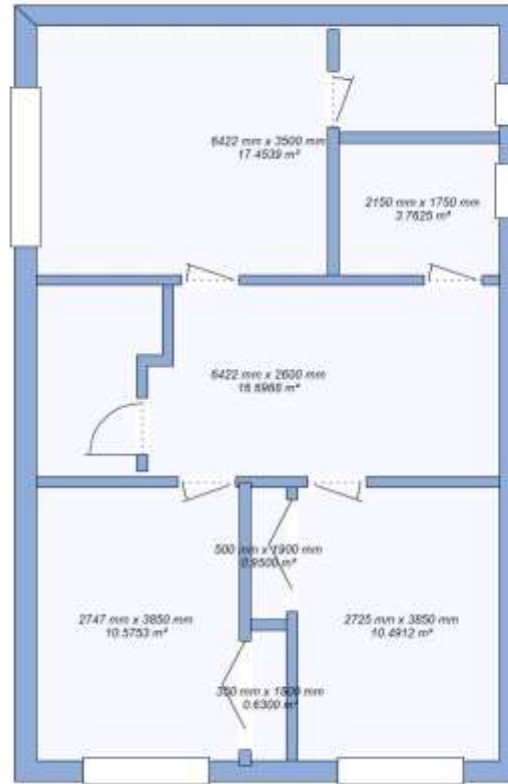

EXISTING FIRST FLOOR LAYOUT

ANTHONY RAMSDEN 11 MONTAGU MEWS WETHERBY LS22 5PY TELEPHONE :- 07817 944384	DRN TONY RAMSDEN	DRG NO AR 105
	DATE 31/7/23	TITLE Existing First Floor Plan
	SCALE 1.100@A4	