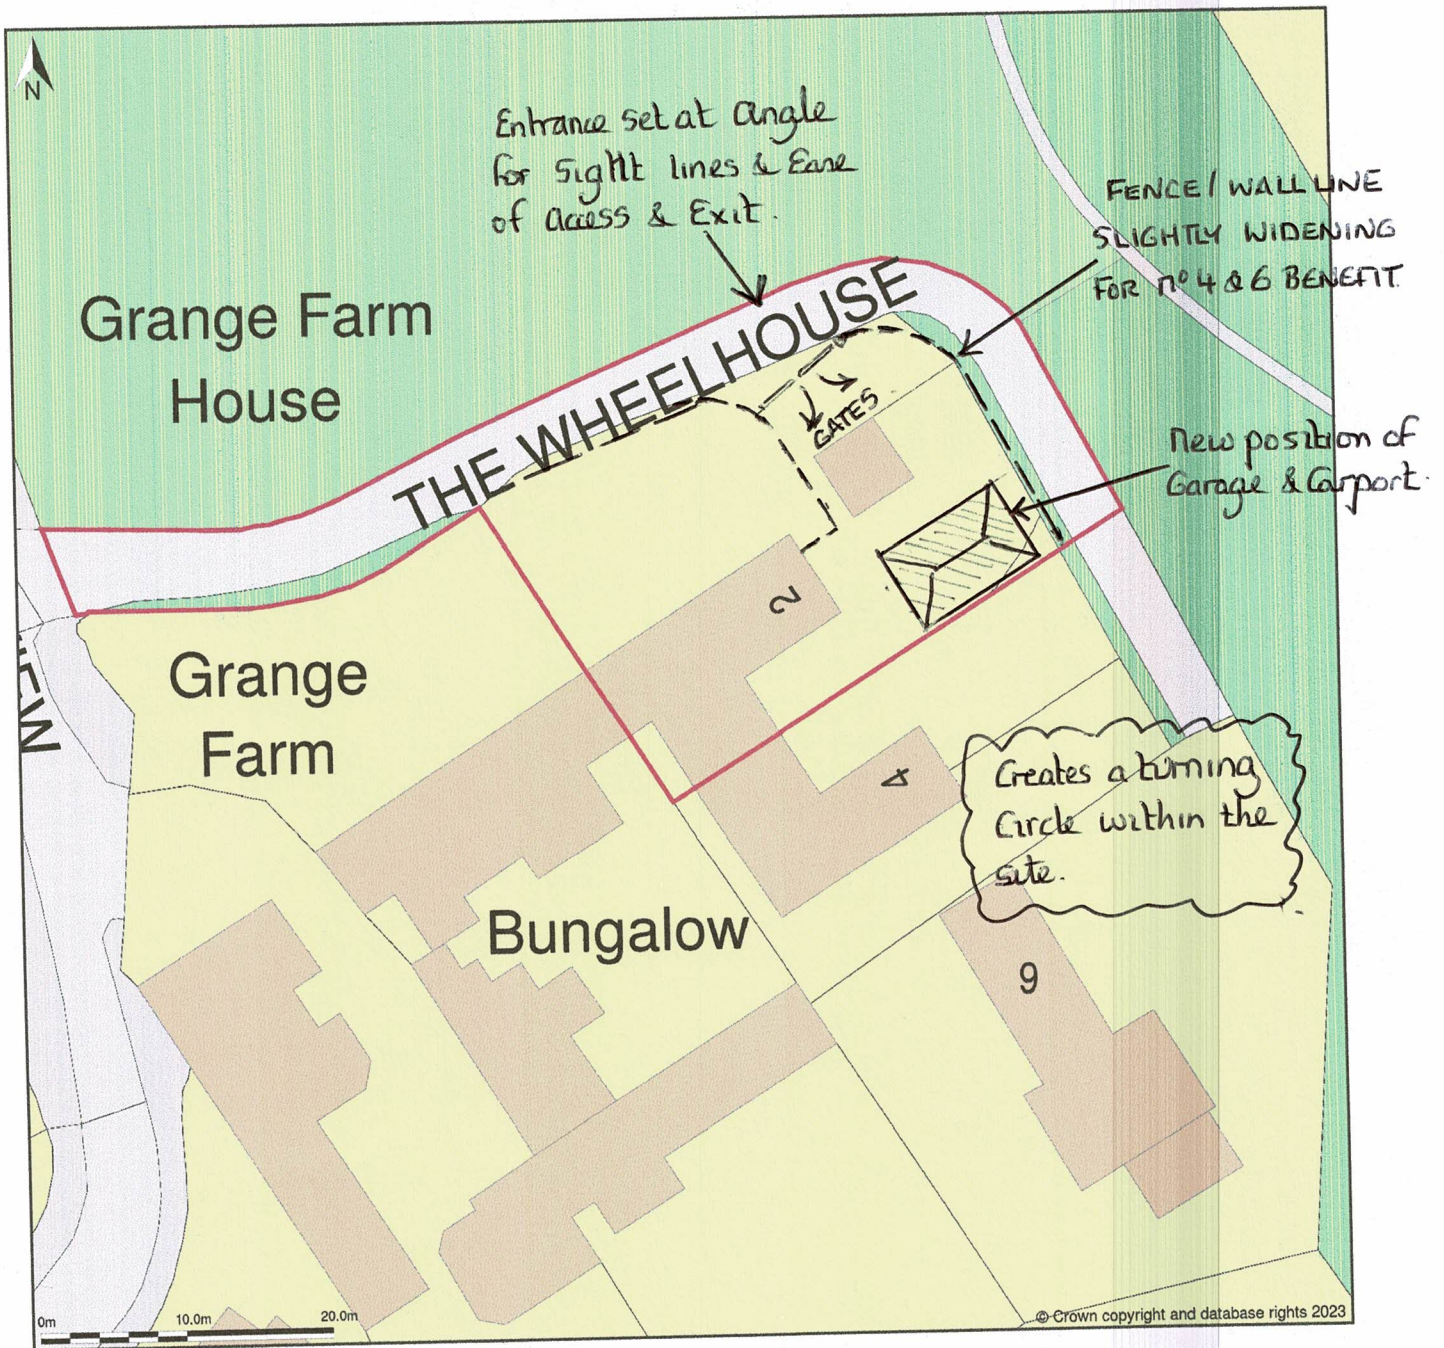

Block Location Plan

Site Plan (also called a Block Plan) shows area bounded by: 456899.06, 456349.92 456989.06, 456439.92 (at a scale of 1:500), OSGridRef: SE56945639. The representation of a road, track or path is no evidence of a right of way. The representation of features as lines is no evidence of a property boundary.

Produced on 1st Aug 2023 from the Ordnance Survey National Geographic Database and incorporating surveyed revision available at this date. Reproduction in whole or part is prohibited without the prior permission of Ordnance Survey. © Crown copyright 2023. Supplied by www.buyaplan.co.uk a licensed Ordnance Survey partner (100053143). Unique plan reference: #00838224-1AF59A.