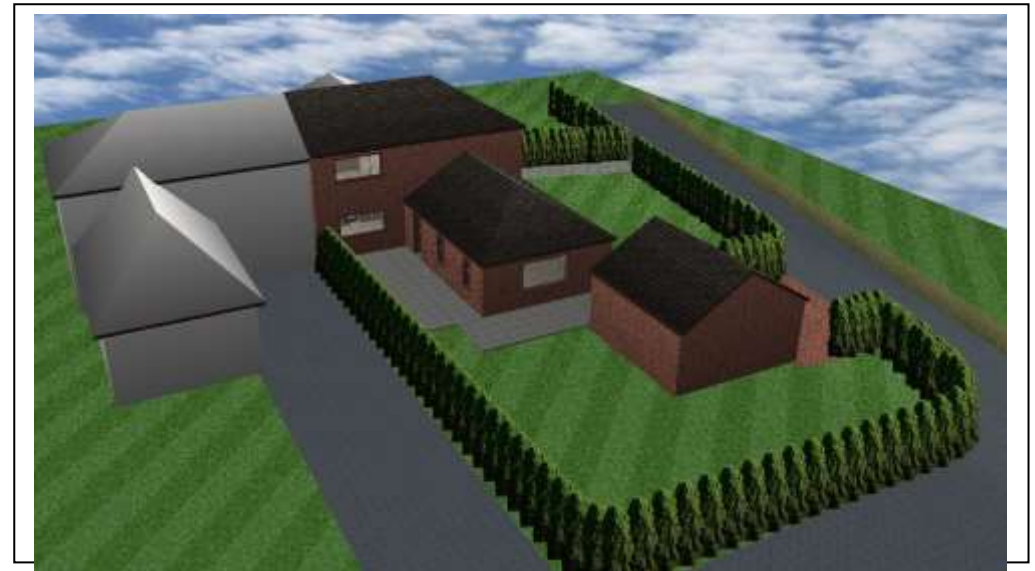

EXISTING 3D VIEW FRONT

EXISTING 3D VIEW REAR

ANTHONY RAMSDEN 11 MONTAGU MEWS WETHERBY LS22 5PY TELEPHONE :- 07817 944384	DRN TONY RAMSDEN	DRG NO AR 106
	DATE 31/7/23	TITLE Existing 3D Views
	SCALE NTS	