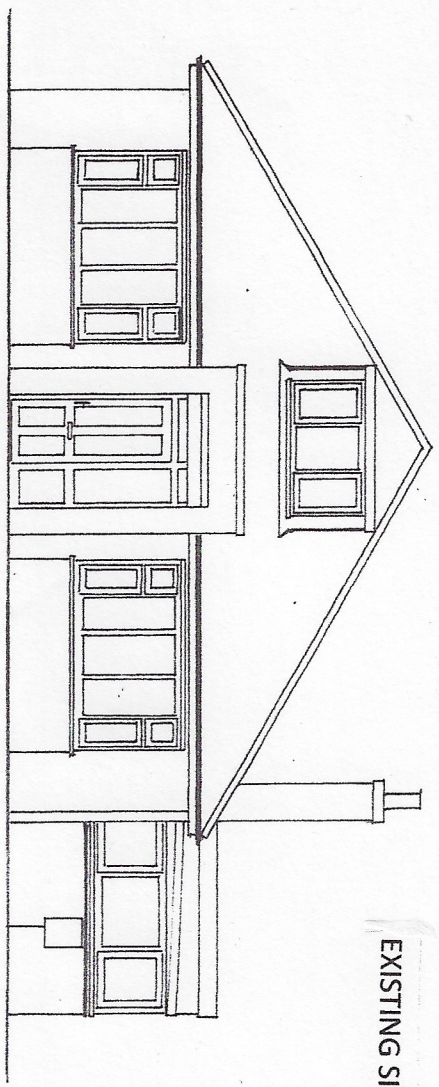

EXISTING SIDE ELEVATION

EXISTING FRONT ELEVATION

PROPOSED SIDE ELEVATION

PROPOSED FRONT ELEVATION

PROPOSED ROOF PLAN

EXISTING ROOF PLAN

PROPOSED EXTENSION TO SHOWER ROOM AT;
BRONE RION PLANTATION ROAD EAST MARKHAM NOTTS NG22 OSD
EXISTING AND PROPOSED ELEVATIONS AND ROOF PLANS Scale 1:100