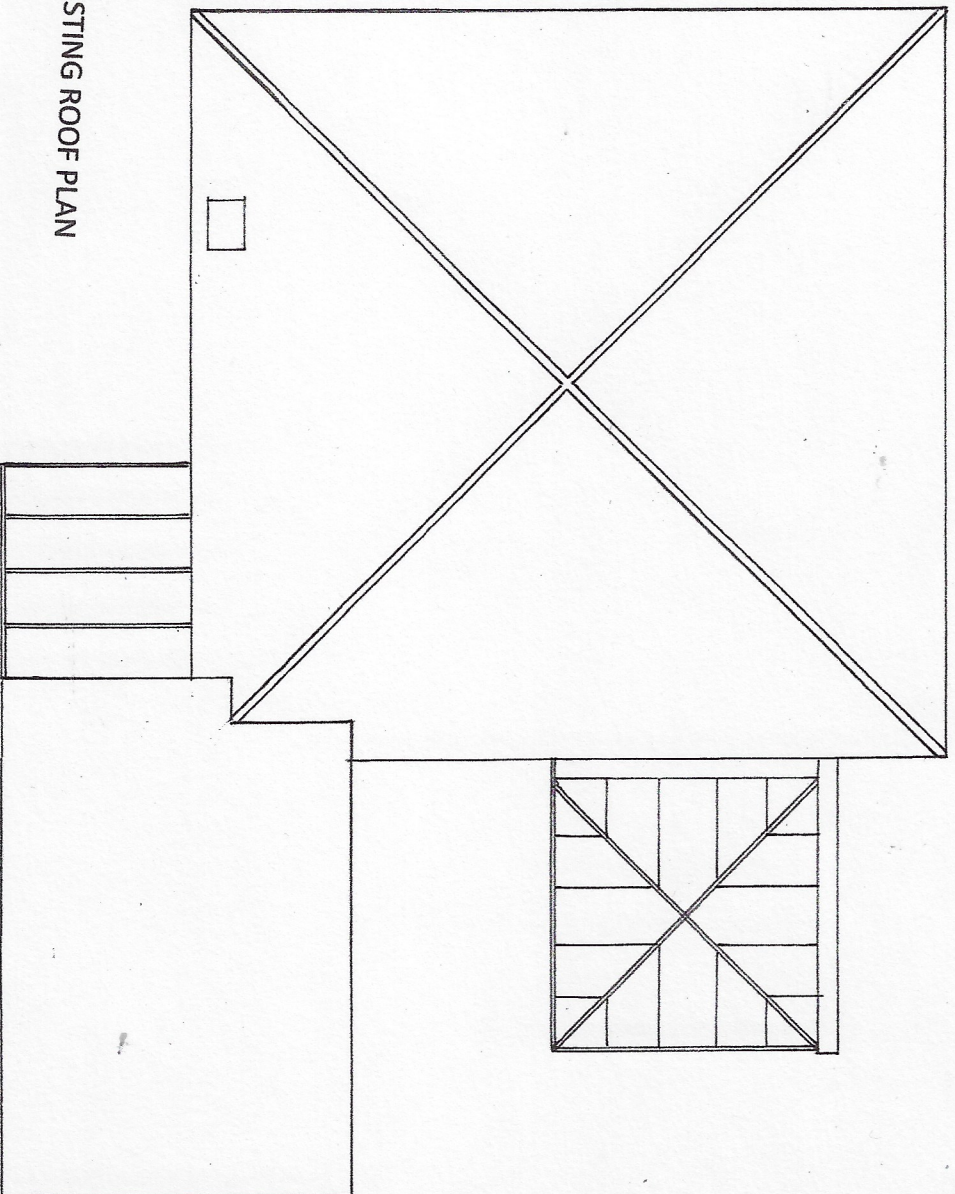

EXISTING SIDE ELEVATION

EXISTING FRONT ELEVATION

PROPOSED SIDE ELEVATION

PROPOSED FRONT ELEVATION

PROPOSED ROOF PLAN

EXISTING ROOF PLAN

PROPOSED EXTENSION TO SHOWER ROOM AT;
BRONE RION PLANTATION ROAD EAST MARKHAM NOTTS NG22 OSD
EXISTING AND PROPOSED ELEVATIONS AND ROOF PLANS Scale 1:100