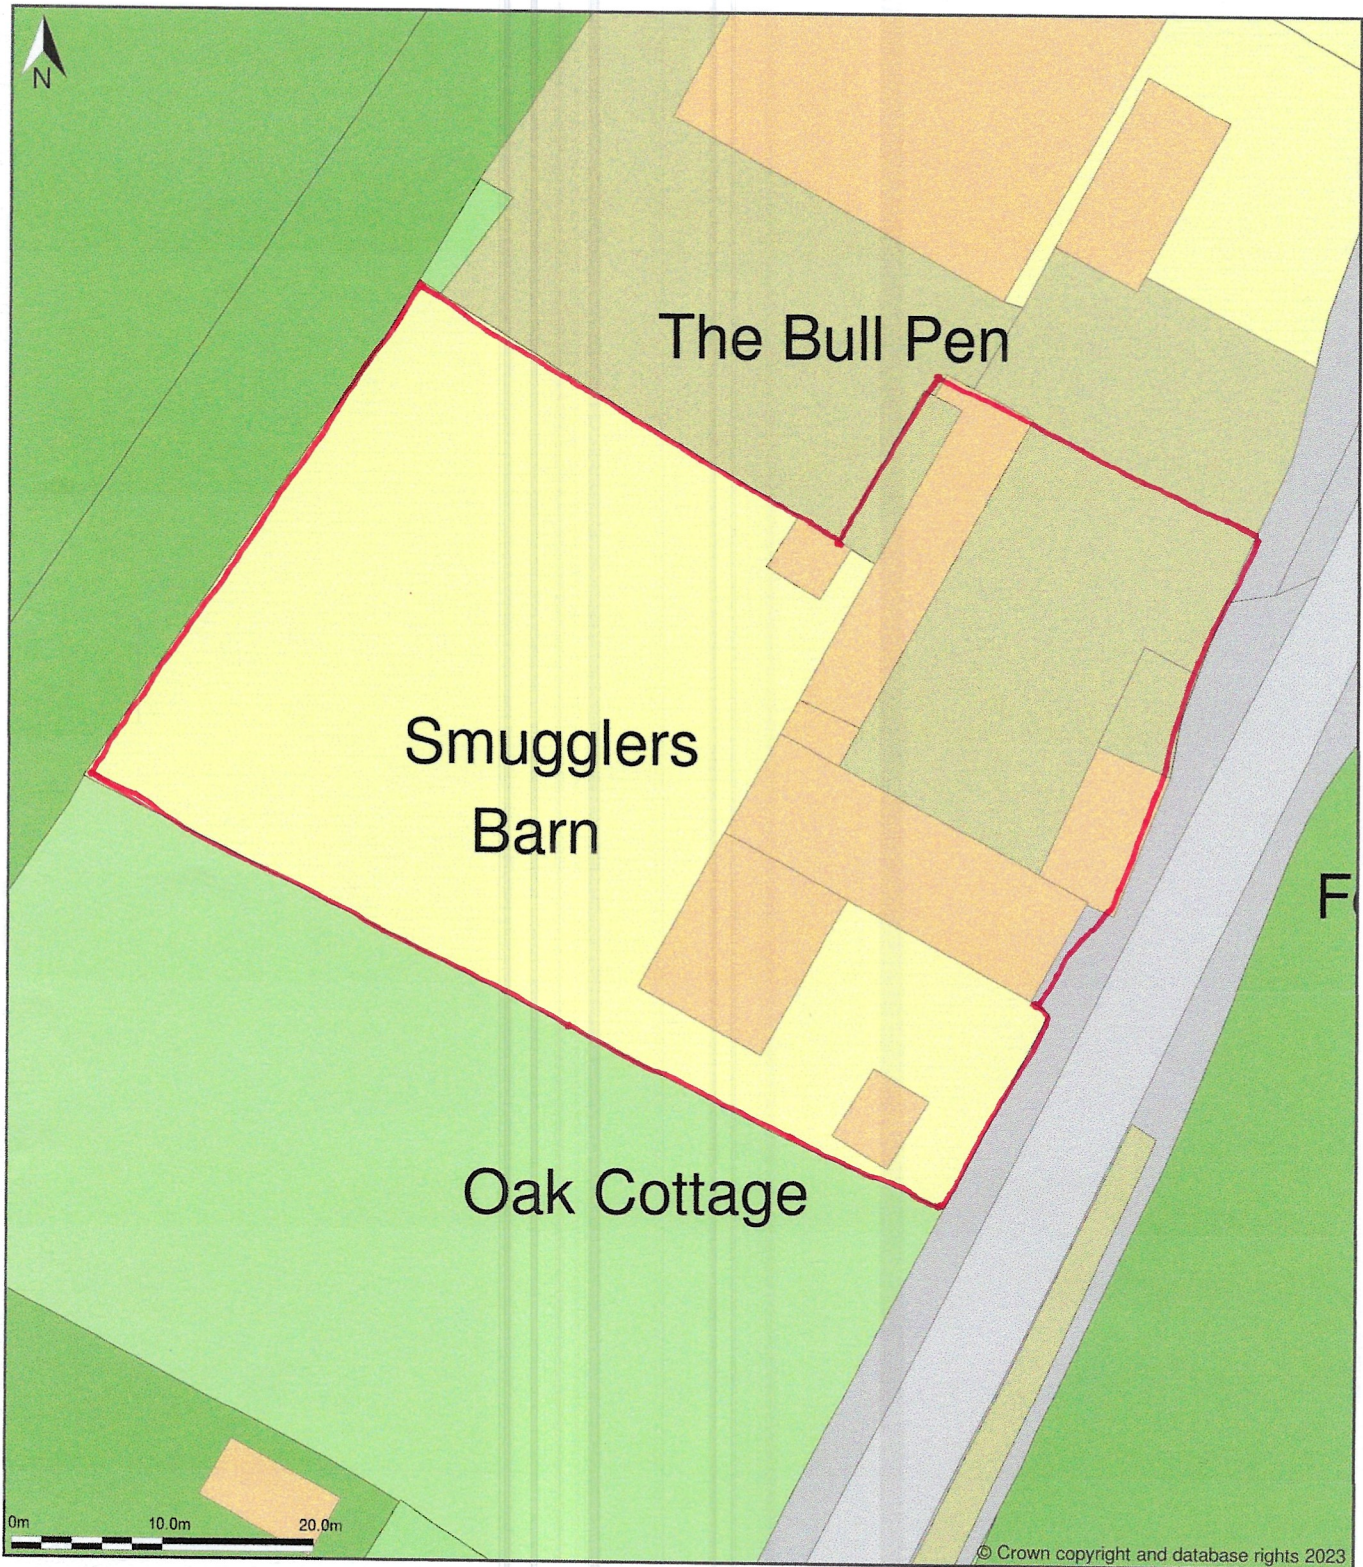

Smugglers Barn, Jevington Road, Jevington, East Sussex, BN26 5QB

Site Plan (also called a Block Plan) shows area bounded by: 556241.86, 101748.58 556331.27, 101852.24 (at a scale of 1:500), OSGridRef: TQ5628 180. The representation of a road, track or path is no evidence of a right of way. The representation of features as lines is no evidence of a property boundary.

Produced on 31st Jul 2023 from the Ordnance Survey National Geographic Database and incorporating surveyed revision available at this date. Reproduction in whole or part is prohibited without the prior permission of Ordnance Survey. © Crown copyright 2023. Supplied by mapsolve.co.uk a licensed Ordnance Survey partner (100053143). Unique plan reference: #00837738-8B0AD3.