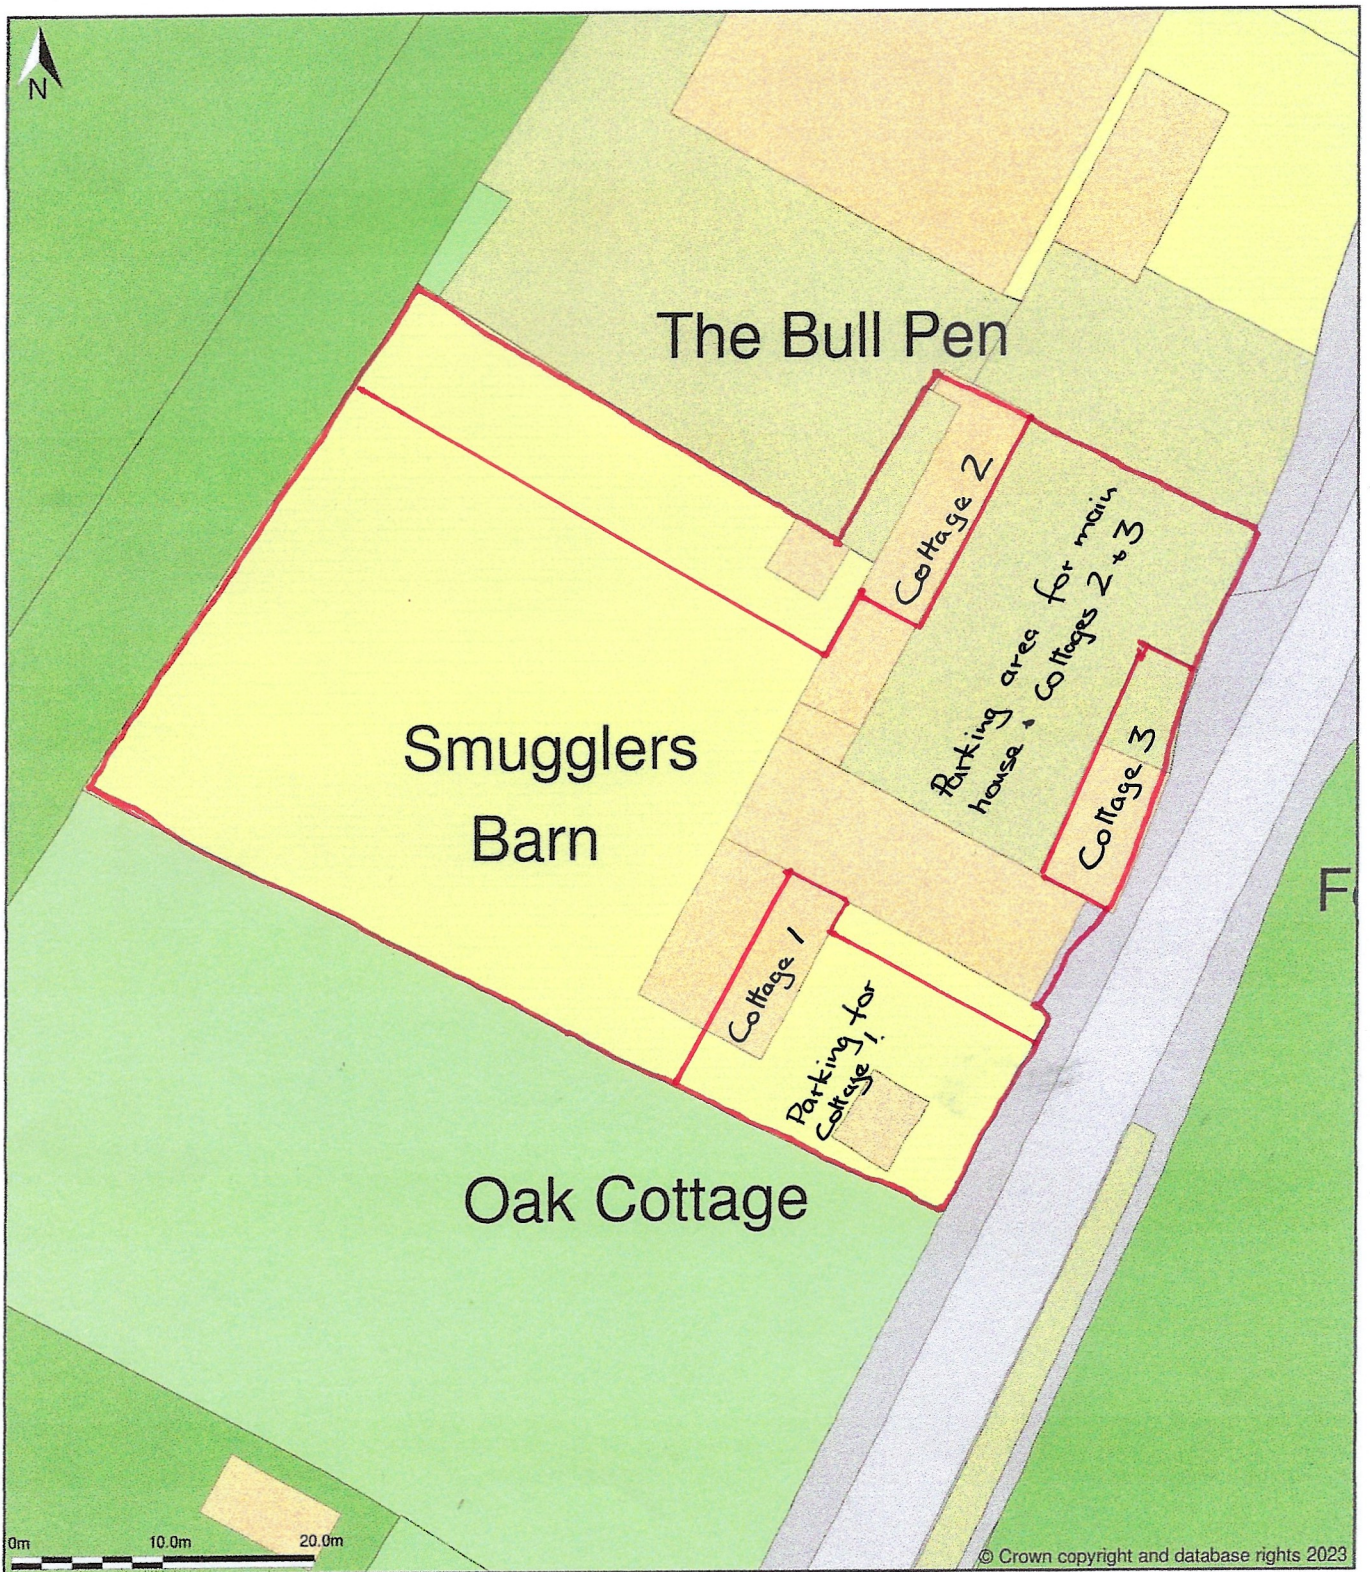

Smugglers Barn, Jevington Road, Jevington, East Sussex, BN26 5QB

Site Plan (also called a Block Plan) shows area bounded by: 556241.86, 101748.58 556331.27, 101852.24 (at a scale of 1:500), OSGridRef: TQ5628 180. The representation of a road, track or path is no evidence of a right of way. The representation of features as lines is no evidence of a property boundary.

Produced on 31st Jul 2023 from the Ordnance Survey National Geographic Database and incorporating surveyed revision available at this date. Reproduction in whole or part is prohibited without the prior permission of Ordnance Survey. © Crown copyright 2023. Supplied by mapsolve.co.uk a licensed Ordnance Survey partner (100053143). Unique plan reference: #00837738-8B0AD3.