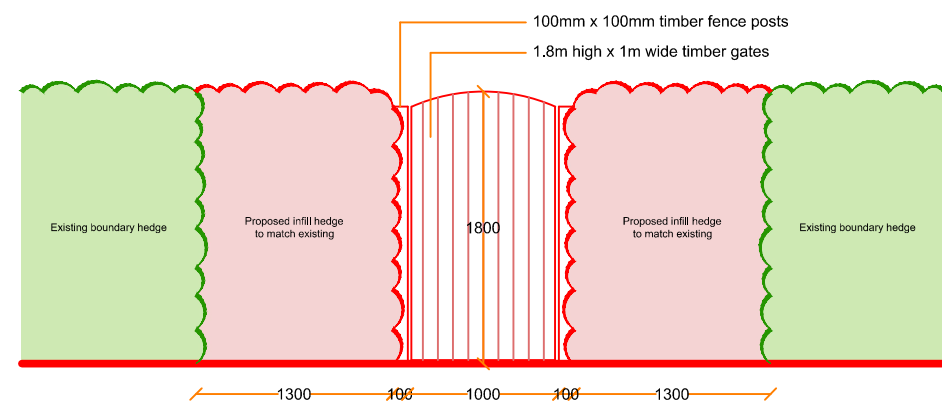

North Elevation - viewed from Main Street
-as proposed-

South Elevation - viewed from garden
-as proposed-

North Elevation - viewed from Main Street
-as proposed-

South Elevation - viewed from garden
-as proposed-

rev	date	description

Mr & Mrs Marriott

Proposed Extension

Old Coach House
Main Street
Ulrome
YO25 8TW

Proposed Gates

scale
1:50 @ A3

date
May 2023

drawing No.
23.3713-11