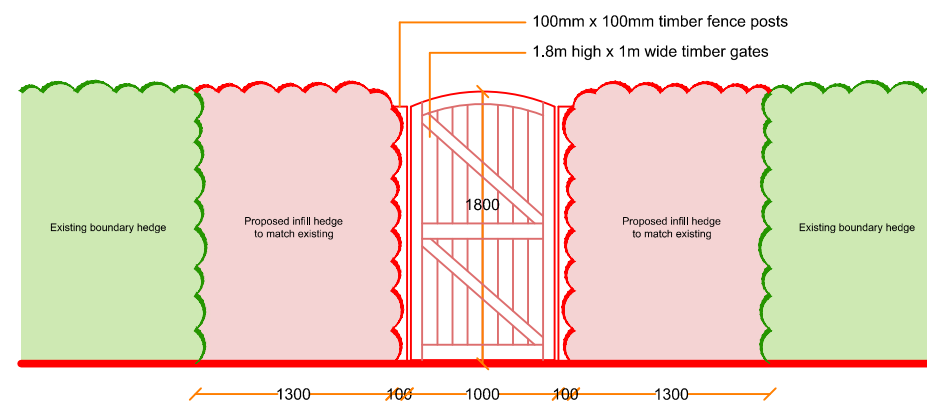

North Elevation - viewed from Main Street
-as proposed-

South Elevation - viewed from garden
-as proposed-

North Elevation - viewed from Main Street
-as proposed-

South Elevation - viewed from garden
-as proposed-

rev	date	description

Mr & Mrs Marriott

Proposed Extension

Old Coach House
Main Street
Ulrome
YO25 8TW

Proposed Gates

scale
1:50 @ A3

date
May 2023

drawing No.
23.3713-11