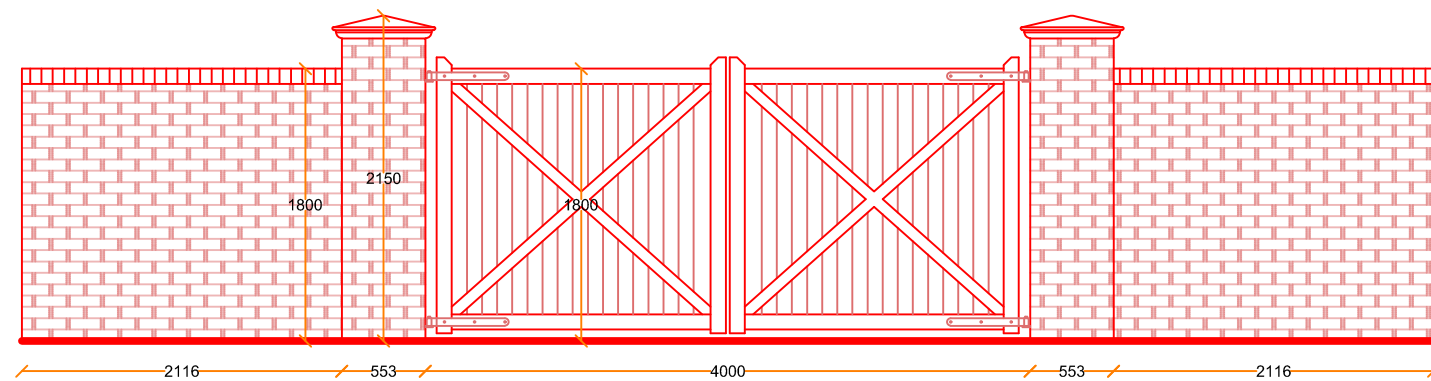

North Elevation - viewed from Main Street
-as proposed-

South Elevation - viewed from garden
-as proposed-

North Elevation - viewed from Main Street
-as proposed-

South Elevation - viewed from garden
-as proposed-

rev	date	description

Mr & Mrs Marriott

Proposed Extension

Old Coach House
Main Street
Ulrome
YO25 8TW

Proposed Gates

scale
1:50 @ A3

date
May 2023

drawing No.
23.3713-11