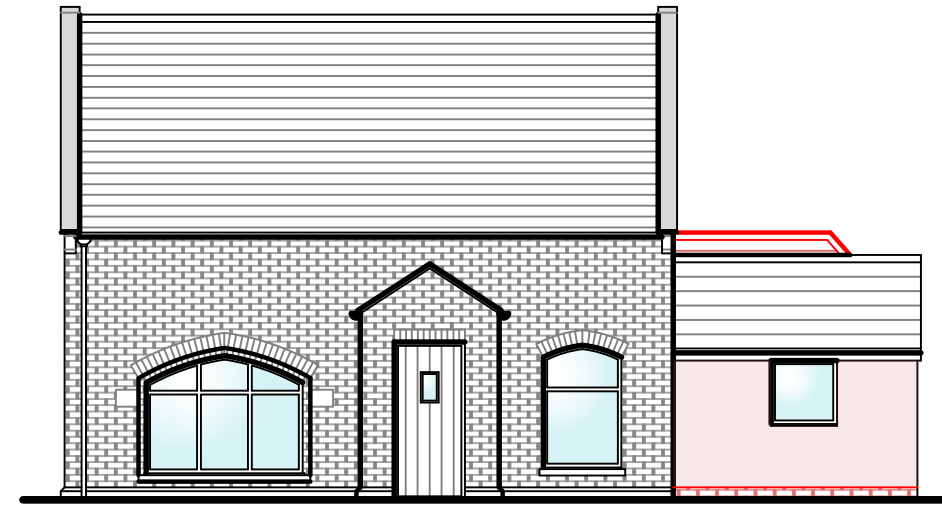

North West Elevation

North East Elevation

South East Elevation

rev	date	description
D	23/07/23	rooftlights & external walls amended.
C	21/07/23	elevations updated
B	21/07/23	elevations updated
A	21/07/23	scheme reduced

client
Mr & Mrs Marriott

project
Proposed Extension

Old Coach House
Main Street
Ulrome
YO25 8TW

drawing title
Elevations
AS PROPOSED

scale
1:100 @ A3

date
May 2023

drawing No.
23.3713-07

rev.
D