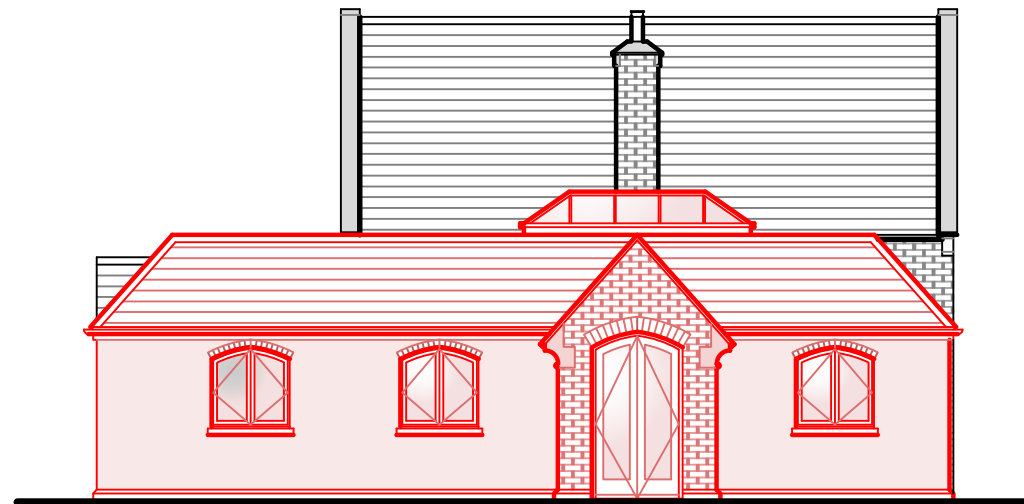

North West Elevation

North East Elevation

South East Elevation

rev	date	description
D	23/07/23	rooftlights & external walls amended.
C	21/07/23	elevations updated
B	21/07/23	elevations updated
A	21/07/23	scheme reduced

client
Mr & Mrs Marriott

project
Proposed Extension

Old Coach House
Main Street
Ulrome
YO25 8TW

drawing title
Elevations
AS PROPOSED

scale
1:100 @ A3

date
May 2023

drawing No.
23.3713-07

rev.
D