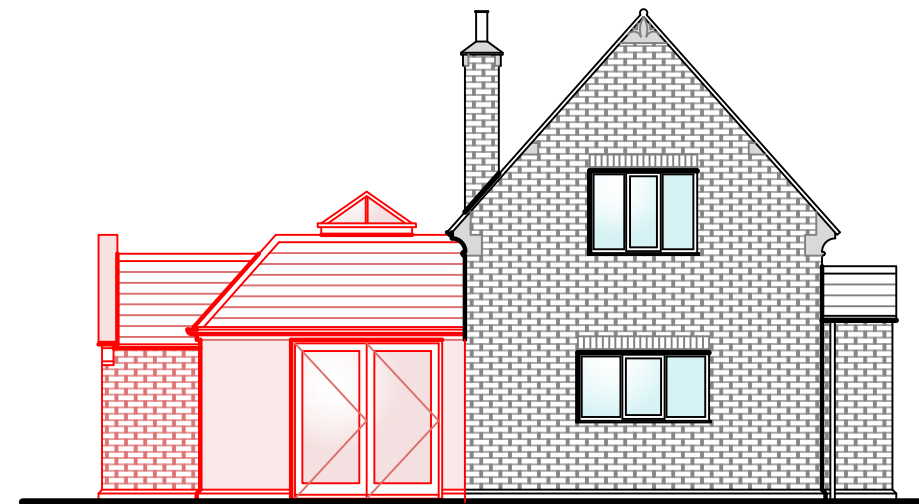

North West Elevation

North East Elevation

South East Elevation

rev	date	description
D	23/07/23	rooftlights & external walls amended.
C	21/07/23	elevations updated
B	21/07/23	elevations updated
A	21/07/23	scheme reduced

client
Mr & Mrs Marriott

project
Proposed Extension

Old Coach House
Main Street
Ulrome
YO25 8TW

drawing title
Elevations
AS PROPOSED

scale
1:100 @ A3

date
May 2023

drawing No.
23.3713-07

rev.
D