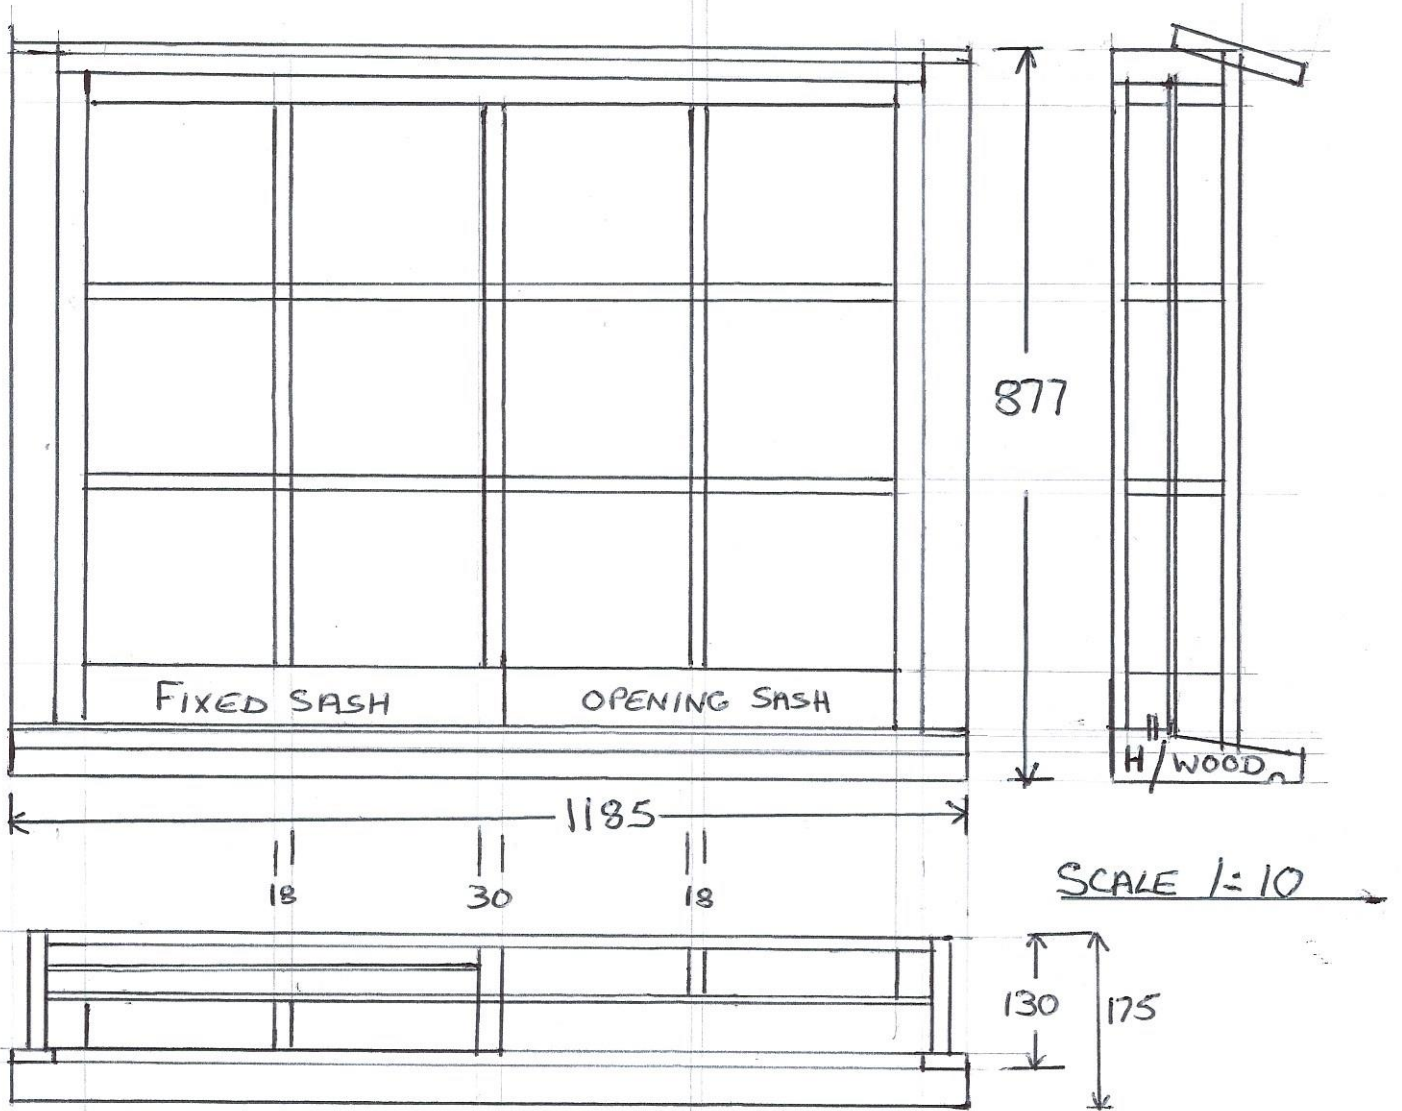

PROPOSED WINDOW DRAWING FOR BRAGGS FARM
 TO MATCH ORIGINAL FRONT WINDOWS SIDE SLIDERS

BAR SECTION
 SCALE 1:1

HEADY STYLE SECTION
 SCALE 1:1