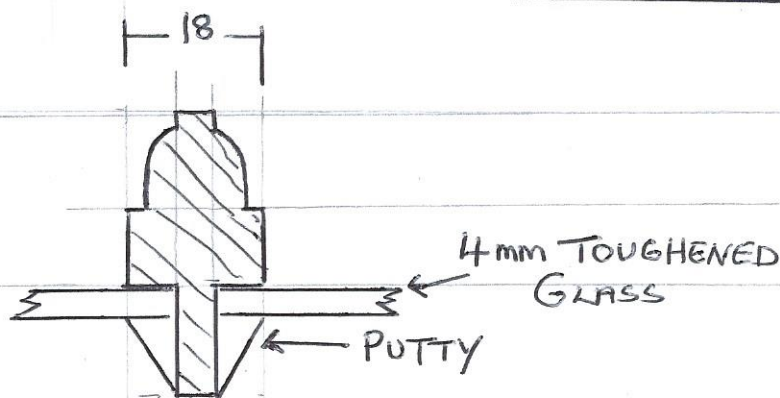

PROPOSED WINDOW DRAWING FOR BRAGGS FARM
 TO MATCH ORIGINAL FRONT WINDOWS SIDE SLIDERS

BAR SECTION
 SCALE 1:1

HEADY STYLE SECTION
 SCALE 1:1