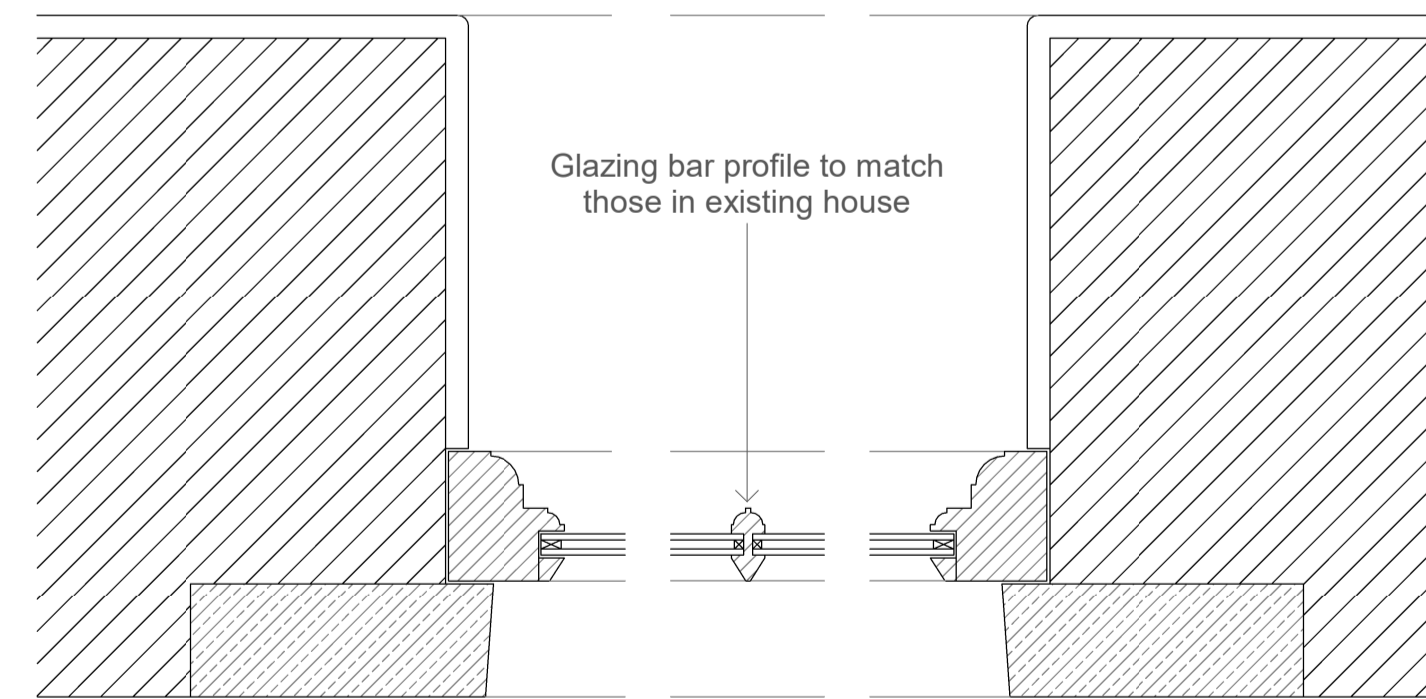

Sash window details
1:5

Sash window elevations
1:10

Round window details
1:5

Round window elevations
1:10

Casement window details
1:5

Casement window elevations
1:10

Sash window details
1:5

Round window details
1:5

Casement window details
1:5

- All joinery in painted quality hardwood. Paint colour: F & B No. 25 'Pidgeon'

- Glazing units in slimline double glazing