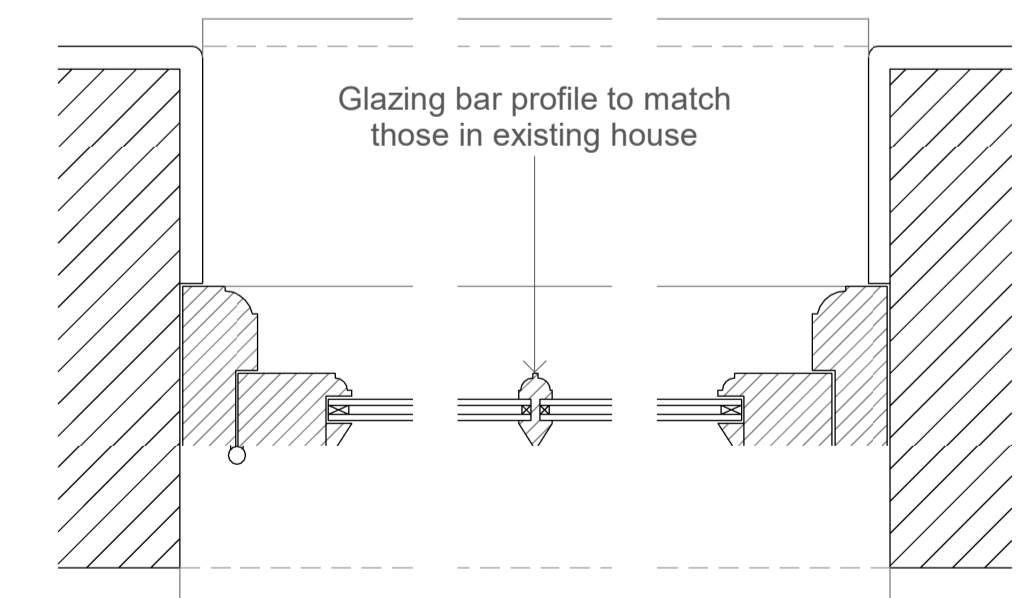

Sash window details
1:5

Sash window elevations
1:10

Round window details
1:5

Round window elevations
1:10

Casement window details
1:5

Casement window elevations
1:10

Sash window details
1:5

Round window details
1:5

Casement window details
1:5

- All joinery in painted quality hardwood. Paint colour: F & B No. 25 'Pidgeon'

- Glazing units in slimline double glazing