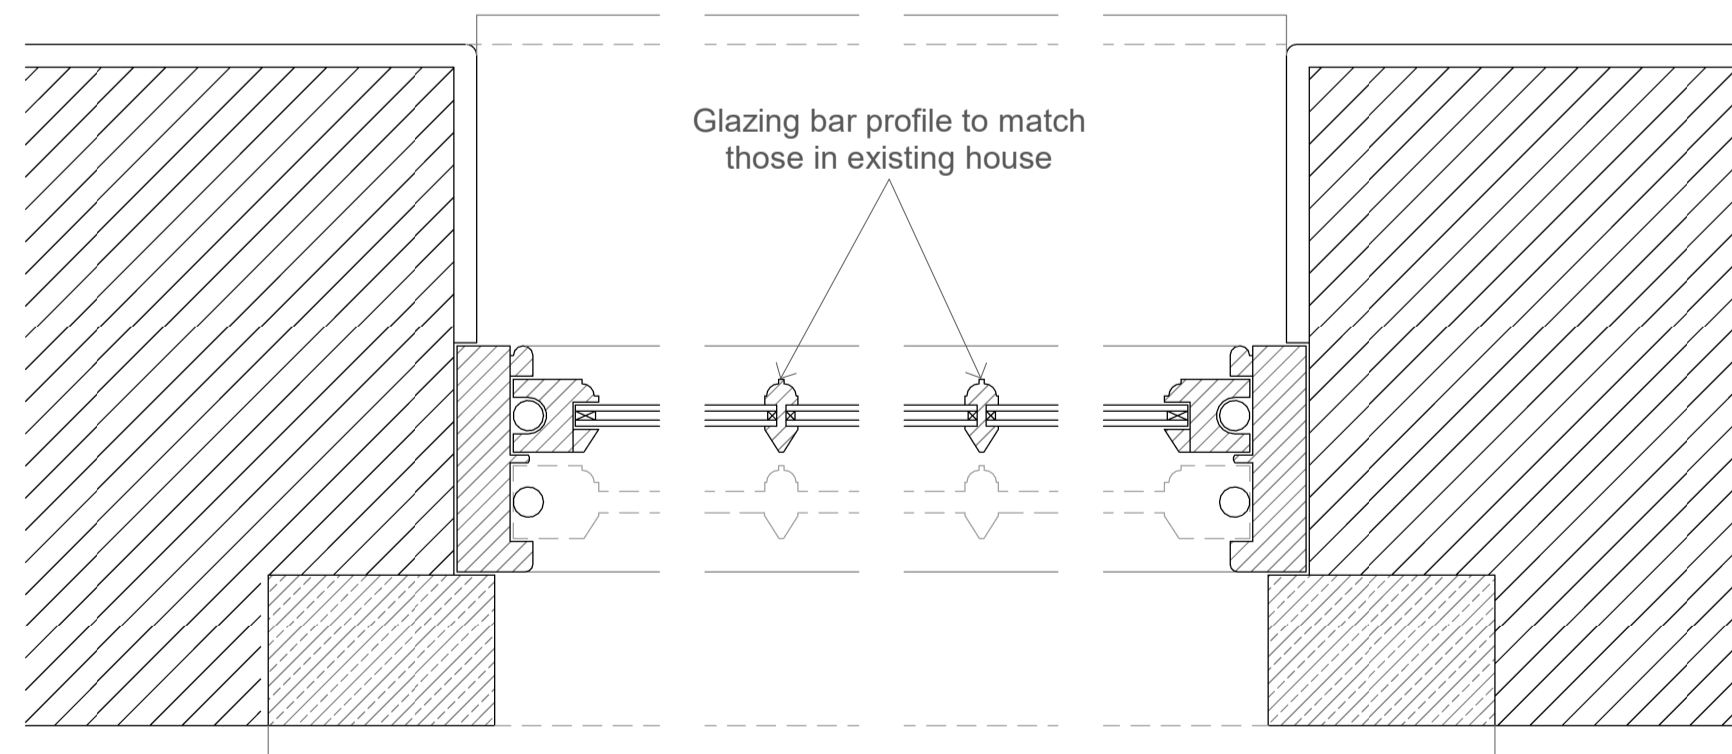

Sash window details
1:5

Sash window elevations
1:10

Round window details
1:5

Round window elevations
1:10

Casement window details
1:5

Casement window elevations
1:10

Sash window details
1:5

Round window details
1:5

Casement window details
1:5

- All joinery in painted quality hardwood. Paint colour: F & B No. 25 'Pidgeon'

- Glazing units in slimline double glazing