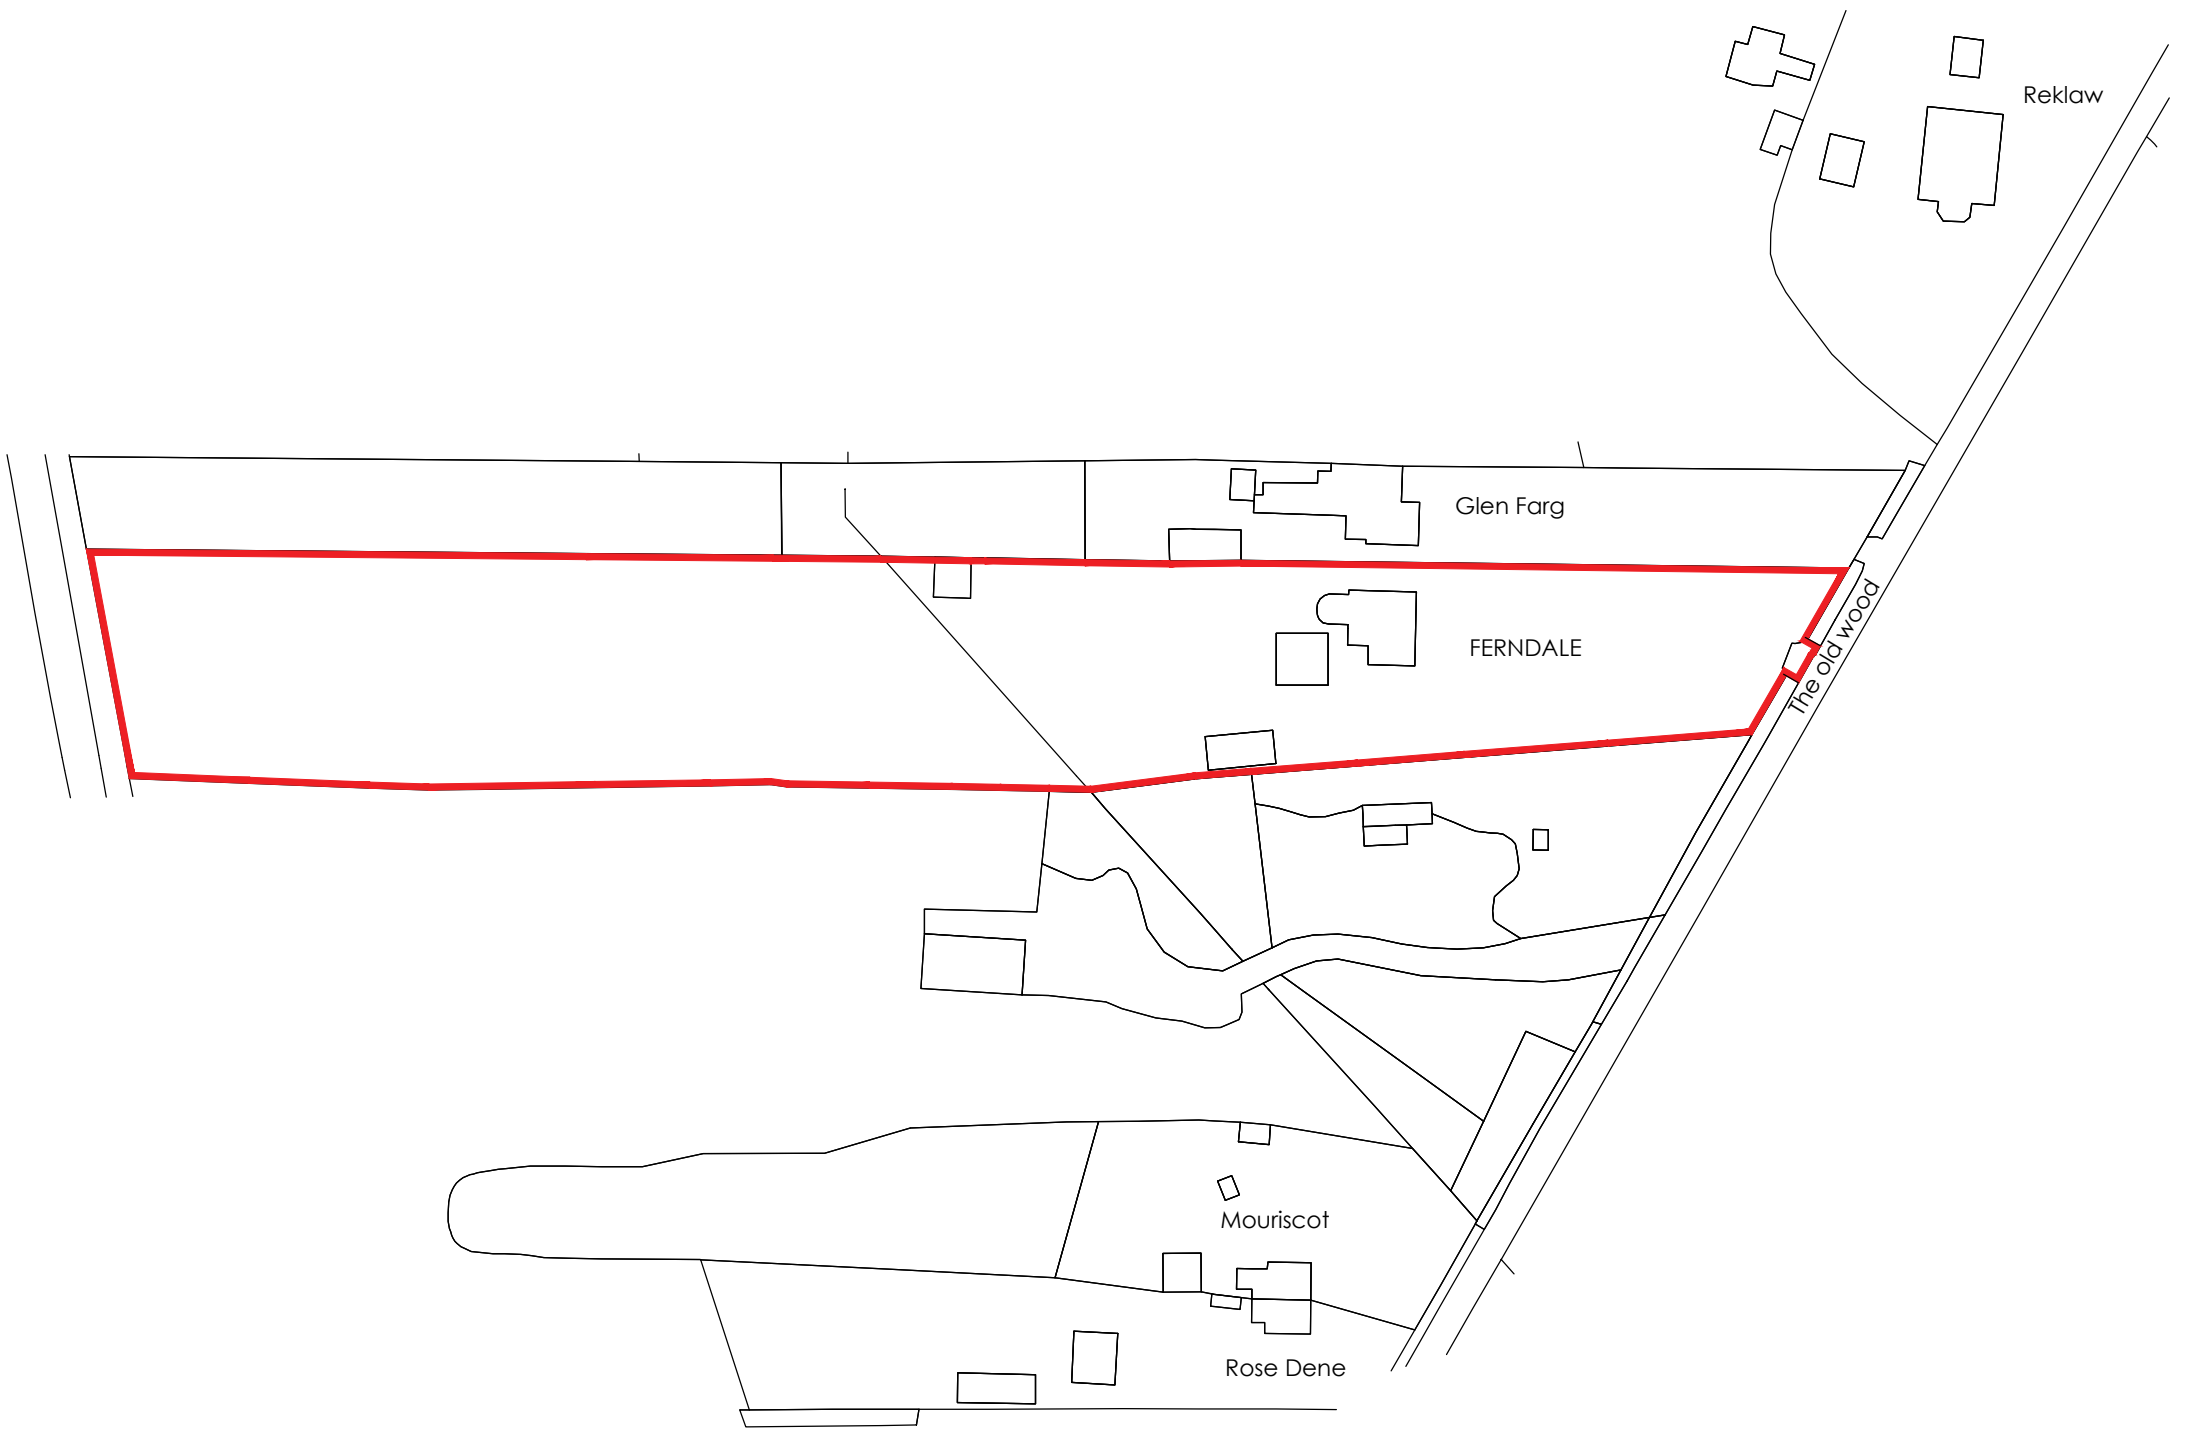

Do not scale off this drawing – All dimensions and setting out to be verified on site. If in doubt contact the originator for clarification.

This drawing is the property of FRAMEWORK. Copyright is reserved by them and the drawing is issued on the condition that it is not copied, reproduced, retained or disclosed to any unauthorised person, either wholly or in part without the consent in writing of FRAMEWORK

Site location plan

Scale bar 1:1250.

A		GENERAL AMENDMENTS		27/07/2023	HU
Rev	Revision note	Date	Drawn by		
	PROPOSED EXTENSION AND ALTERATIONS AT FERNDALE, OLD WOOD NORTH, SKELLINGTHORPE, LINCOLN, LN6 5UA FOR MR & MRS SINGH				
	Drawn by DM	Checked	Date APRIL 2023	Scale 1:1250 @ A3	
	SITE LOCATION PLAN		Dwg No J2314 00101	Rev A	