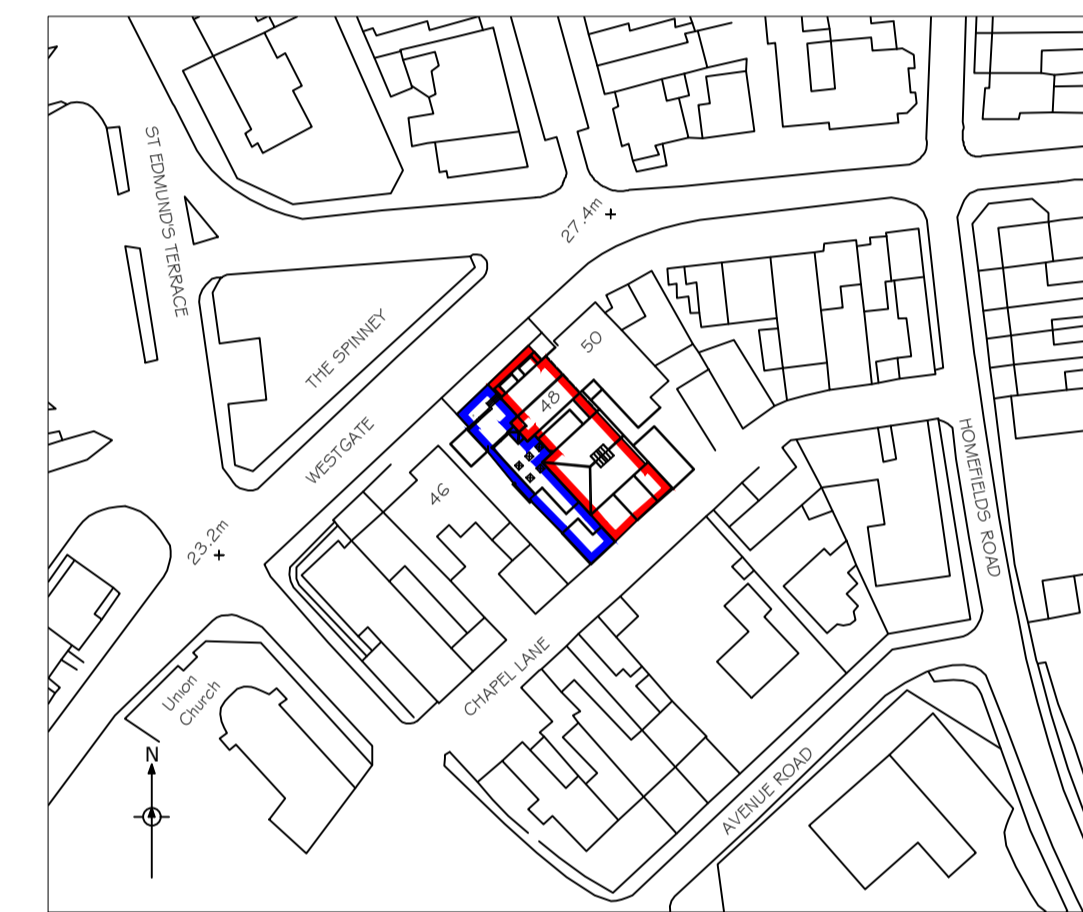

North-West Elevation 1:100

South-West Elevation

South-East Elevation

Site Plan 1:200

Location Plan 1:1250

Date:	Revision:	Description:
 VERTEX ARCHITECTURE		
<small>Info@vertexarchitecture.co.uk www.vertexarchitecture.co.uk 2-3 Northgate Precinct, Hunstanton, Norfolk PE36 6EA Tel: 01485 532286 St. Georges Works, St. Colegate, Norwich, Norfolk NR3 1DD Tel: 01603 576466</small>		
Project: 48 Westgate, Hunstanton, Norfolk PE36 5EL		
Subject: Change of use Existing Elevations, Site & Location Plans		
Date: July 2023	Scale: 1:50 @A1	
Project No.: 23020	Drawing No.: 02	Revision: A