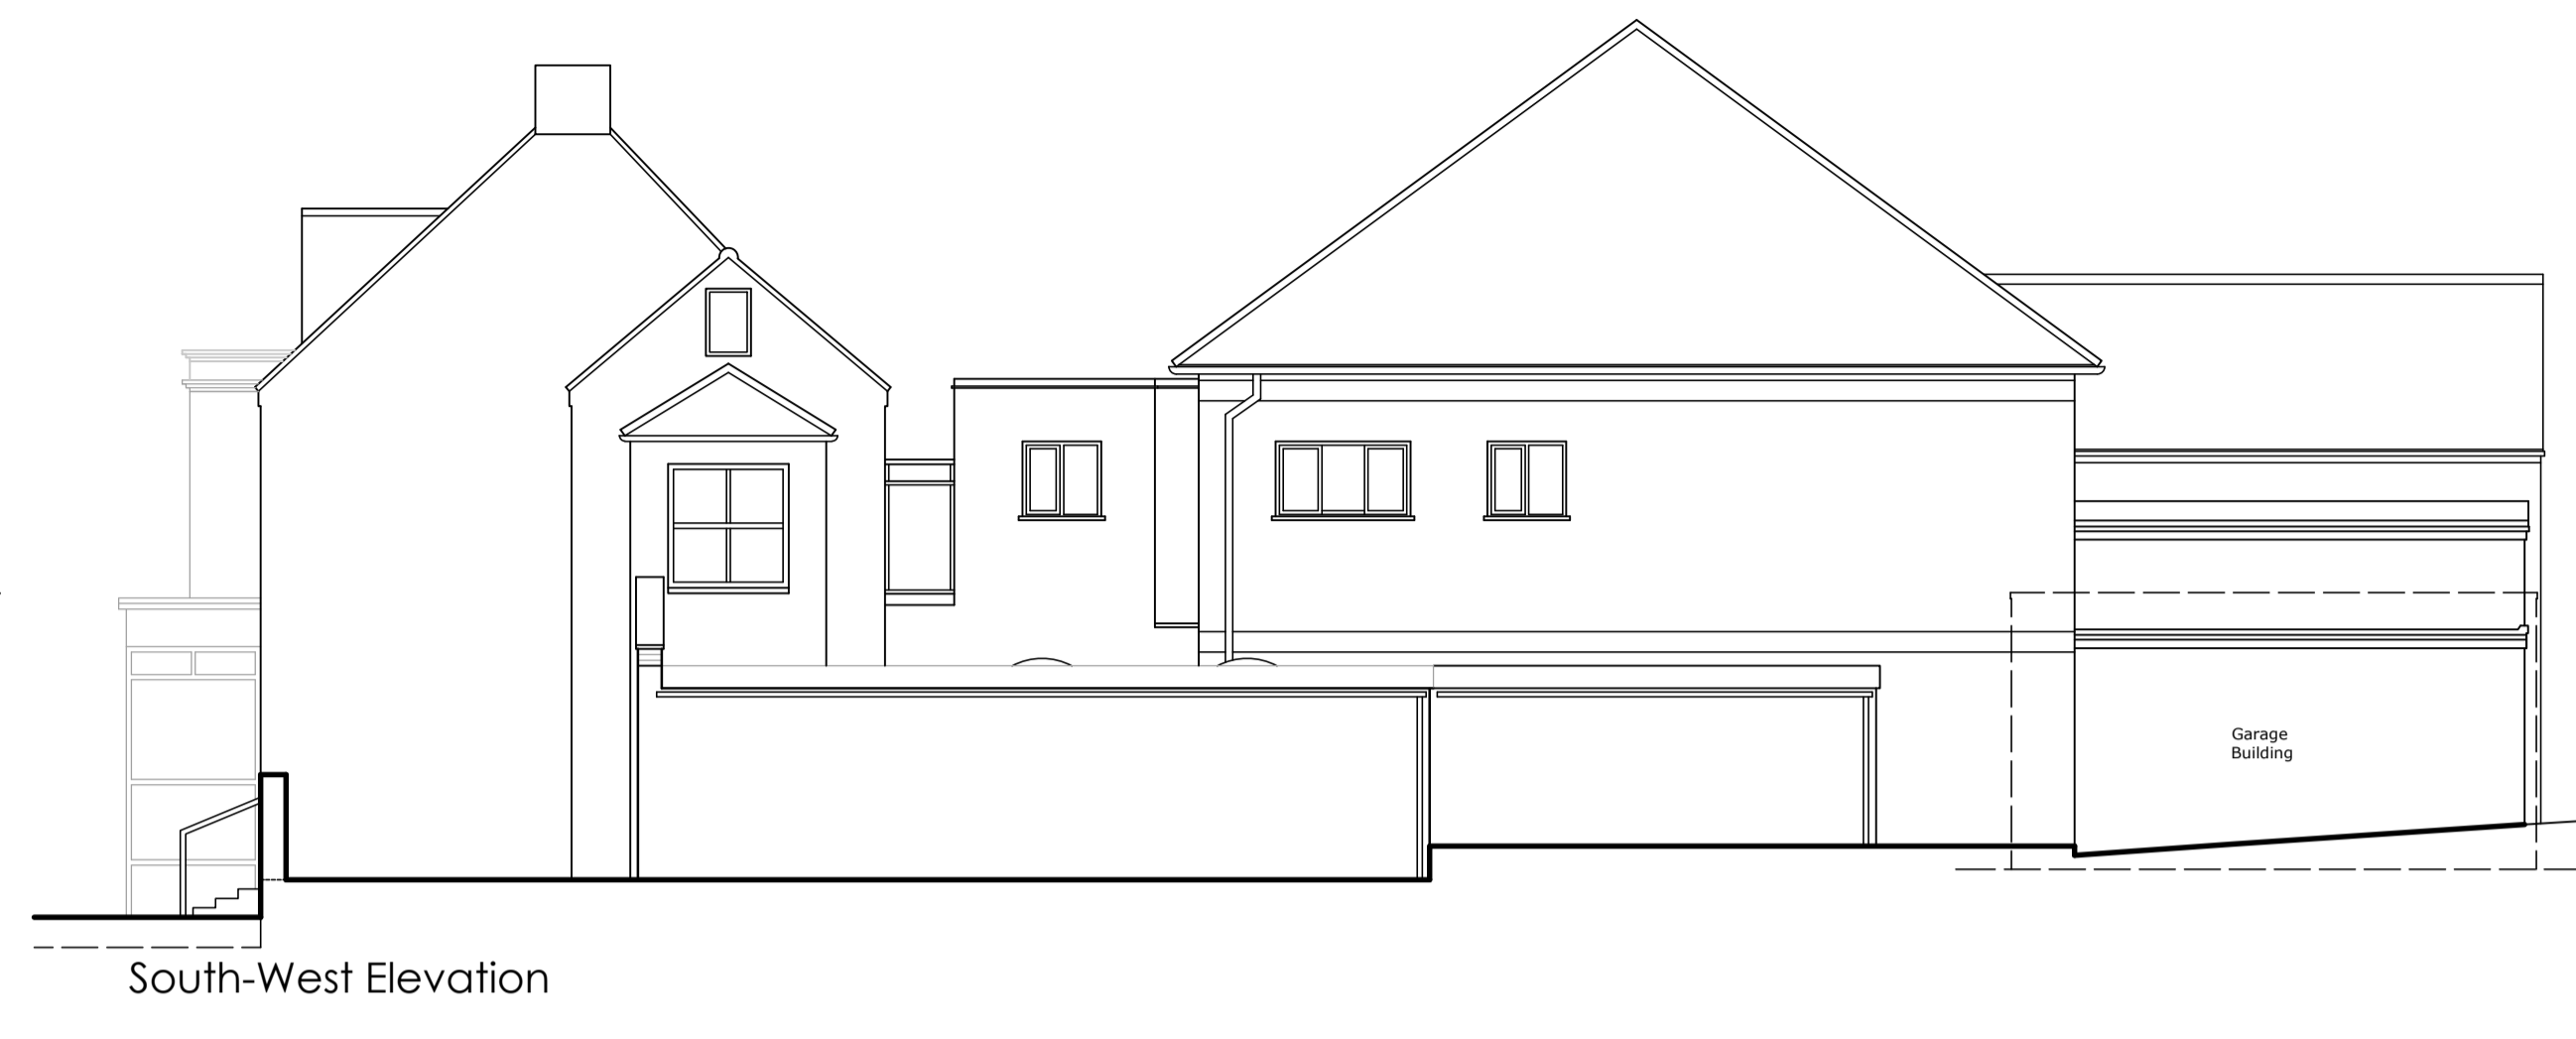

North-West Elevation 1:100

South-West Elevation

South-East Elevation

Site Plan 1:200

Location Plan 1:1250

Date:	Revision:	Description:
 VERTEX ARCHITECTURE		
<small>Info@vertexarchitecture.co.uk www.vertexarchitecture.co.uk 2-3 Northgate Precinct, Hunstanton, Norfolk PE36 6EA Tel: 01485 532286 St. Georges Works, St. Colegate, Norwich, Norfolk NR3 1DD Tel: 01603 576466</small>		
Project: 48 Westgate, Hunstanton, Norfolk PE36 5EL		
Subject: Change of use Existing Elevations, Site & Location Plans		
Date: July 2023	Scale: 1:50 @A1	
Project No.: 23020	Drawing No.: 02	Revision: A