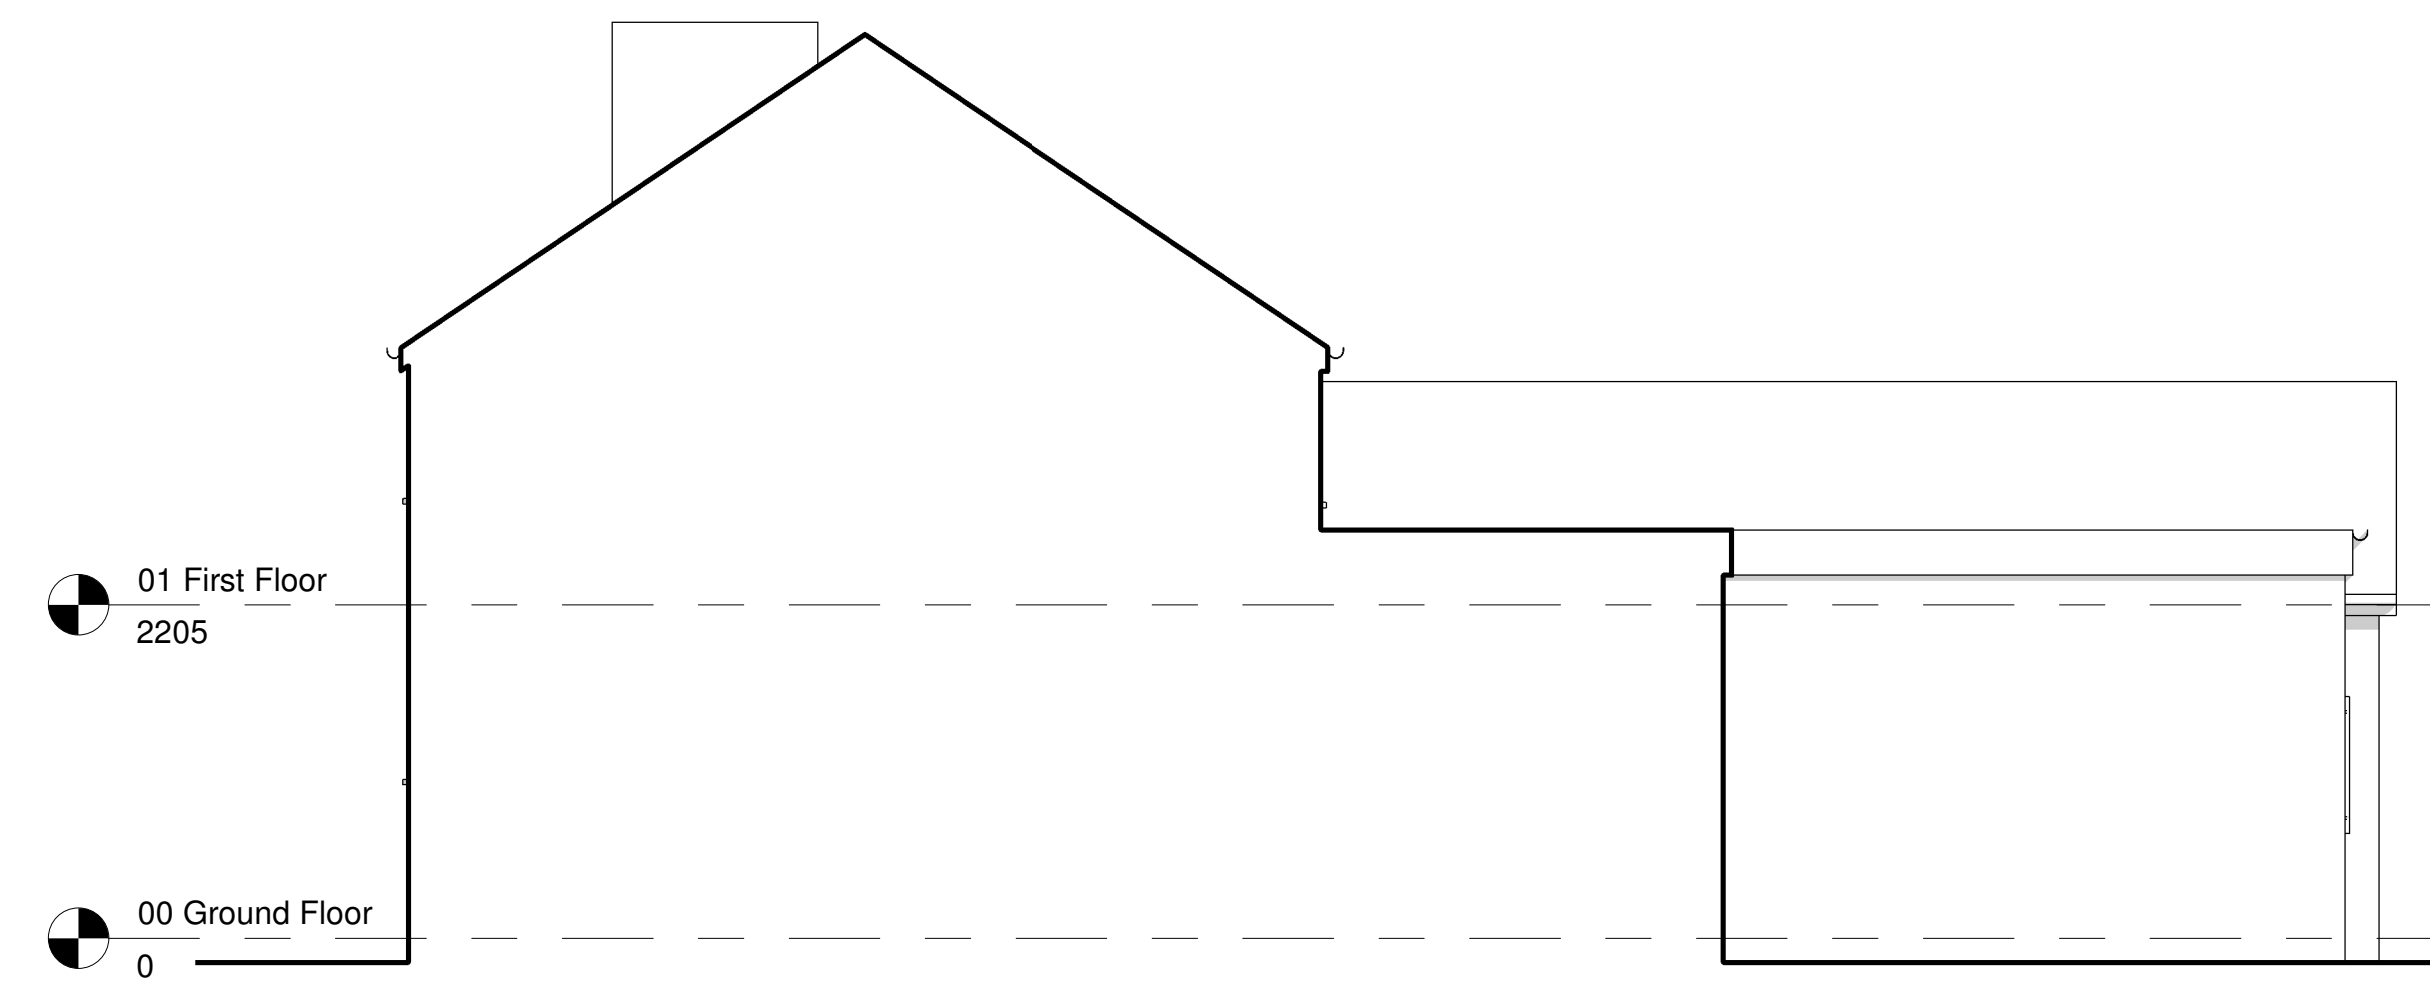

Proposed East Elevation
1 : 50

Proposed South Elevation
1 : 50

Proposed West Elevation
1 : 50

Proposed North Elevation
1 : 50

Project:	2 Vine Cottages, Brynore, Ellesmere		
Title:	Proposed Elevations		
Scale @ A1:	1 : 50	Scale @ A3:	1:100
Author:	Author	Date:	24/06/23
Project Ref:	23-29	Drawing No:	A300
Rev:	C		