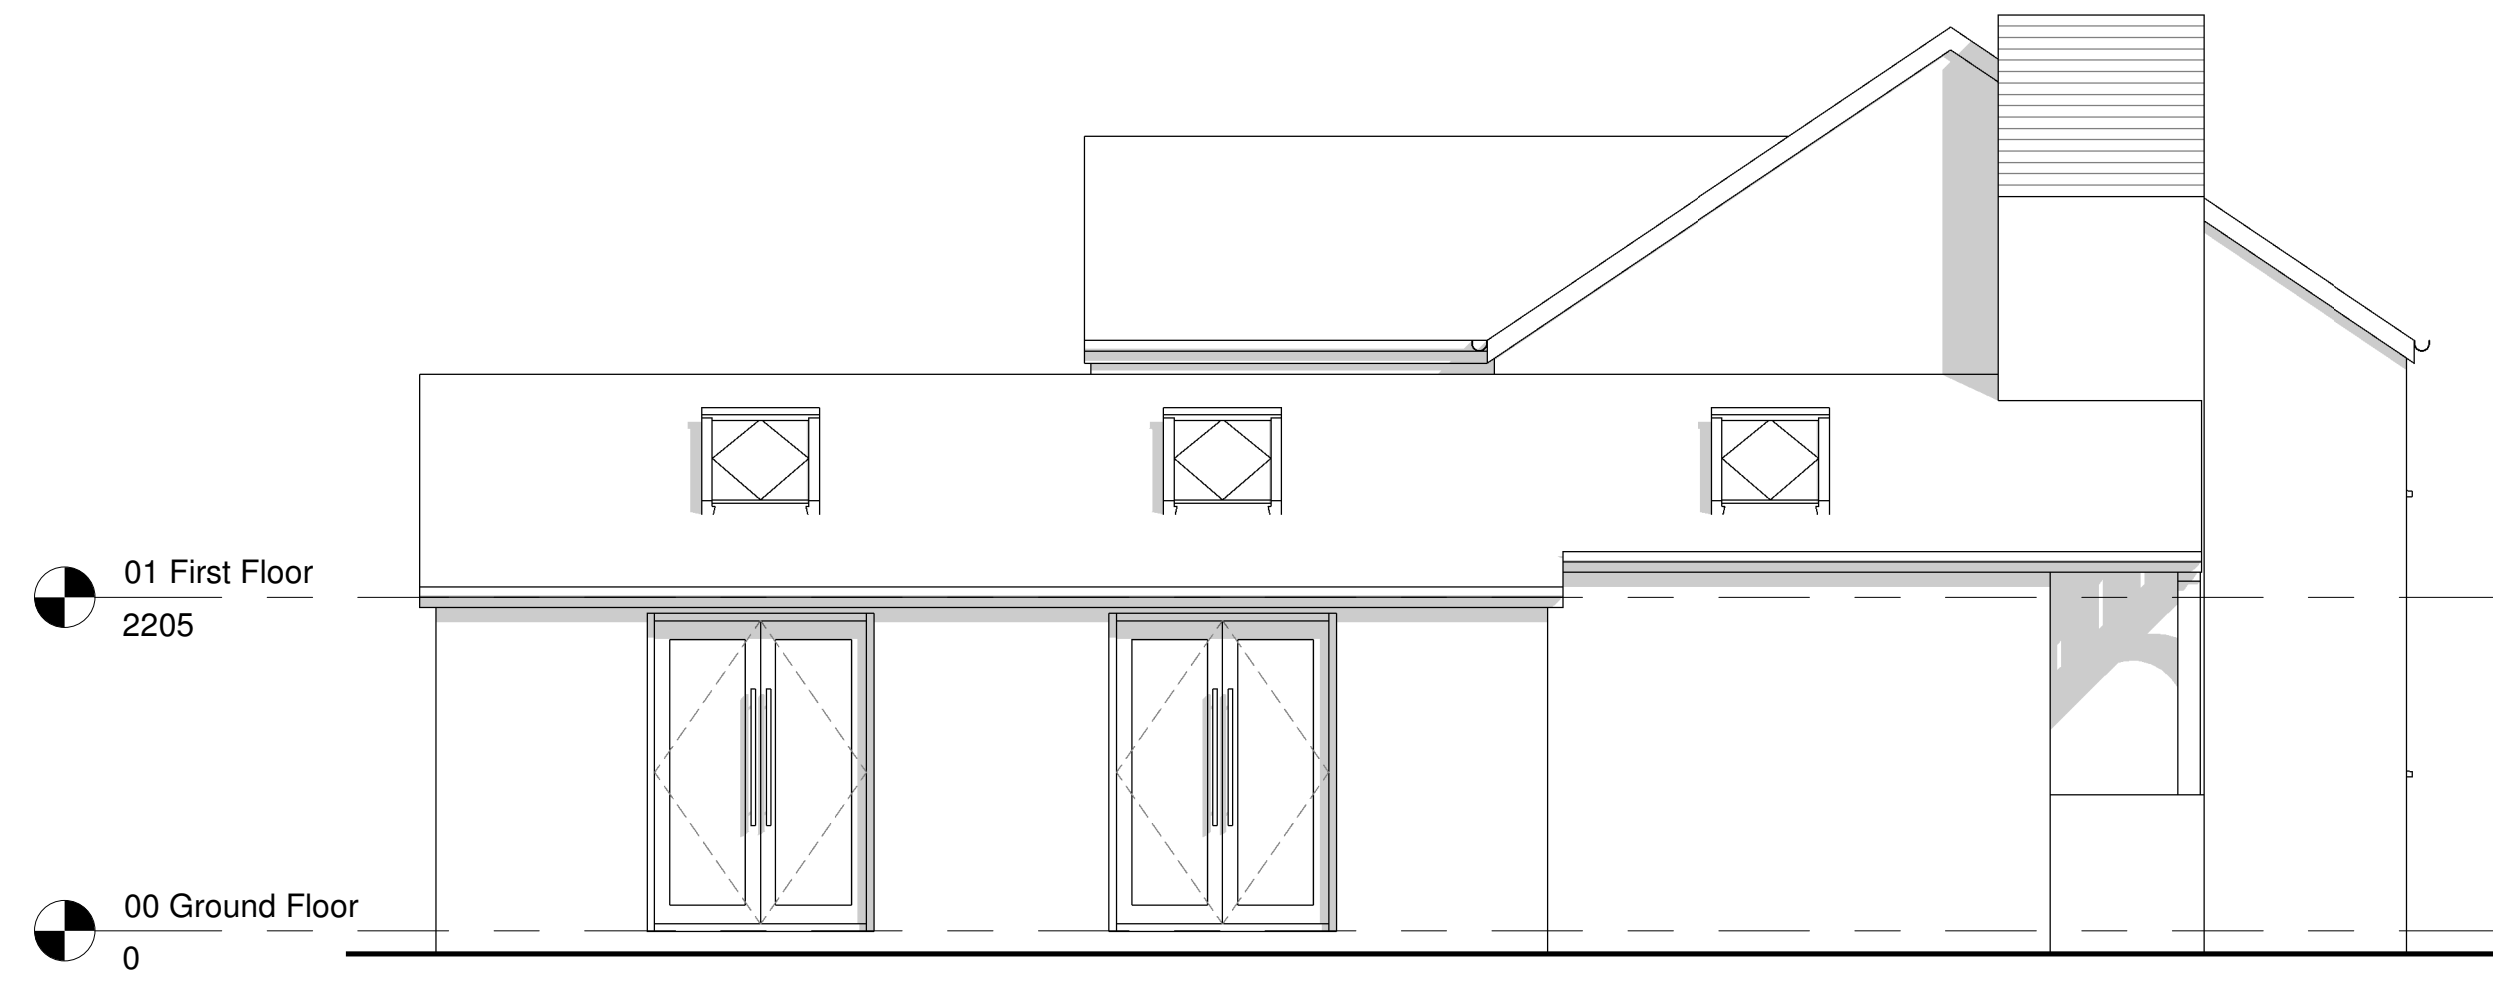

Proposed East Elevation
1 : 50

Proposed South Elevation
1 : 50

Proposed West Elevation
1 : 50

Proposed North Elevation
1 : 50

Project:	2 Vine Cottages, Brynore, Ellesmere		
Title:	Proposed Elevations		
Scale @ A1:	1 : 50	Scale @ A3:	1:100
Author:	Author	Date:	24/06/23
Project Ref:	23-29	Drawing No:	A300
Rev:	C		