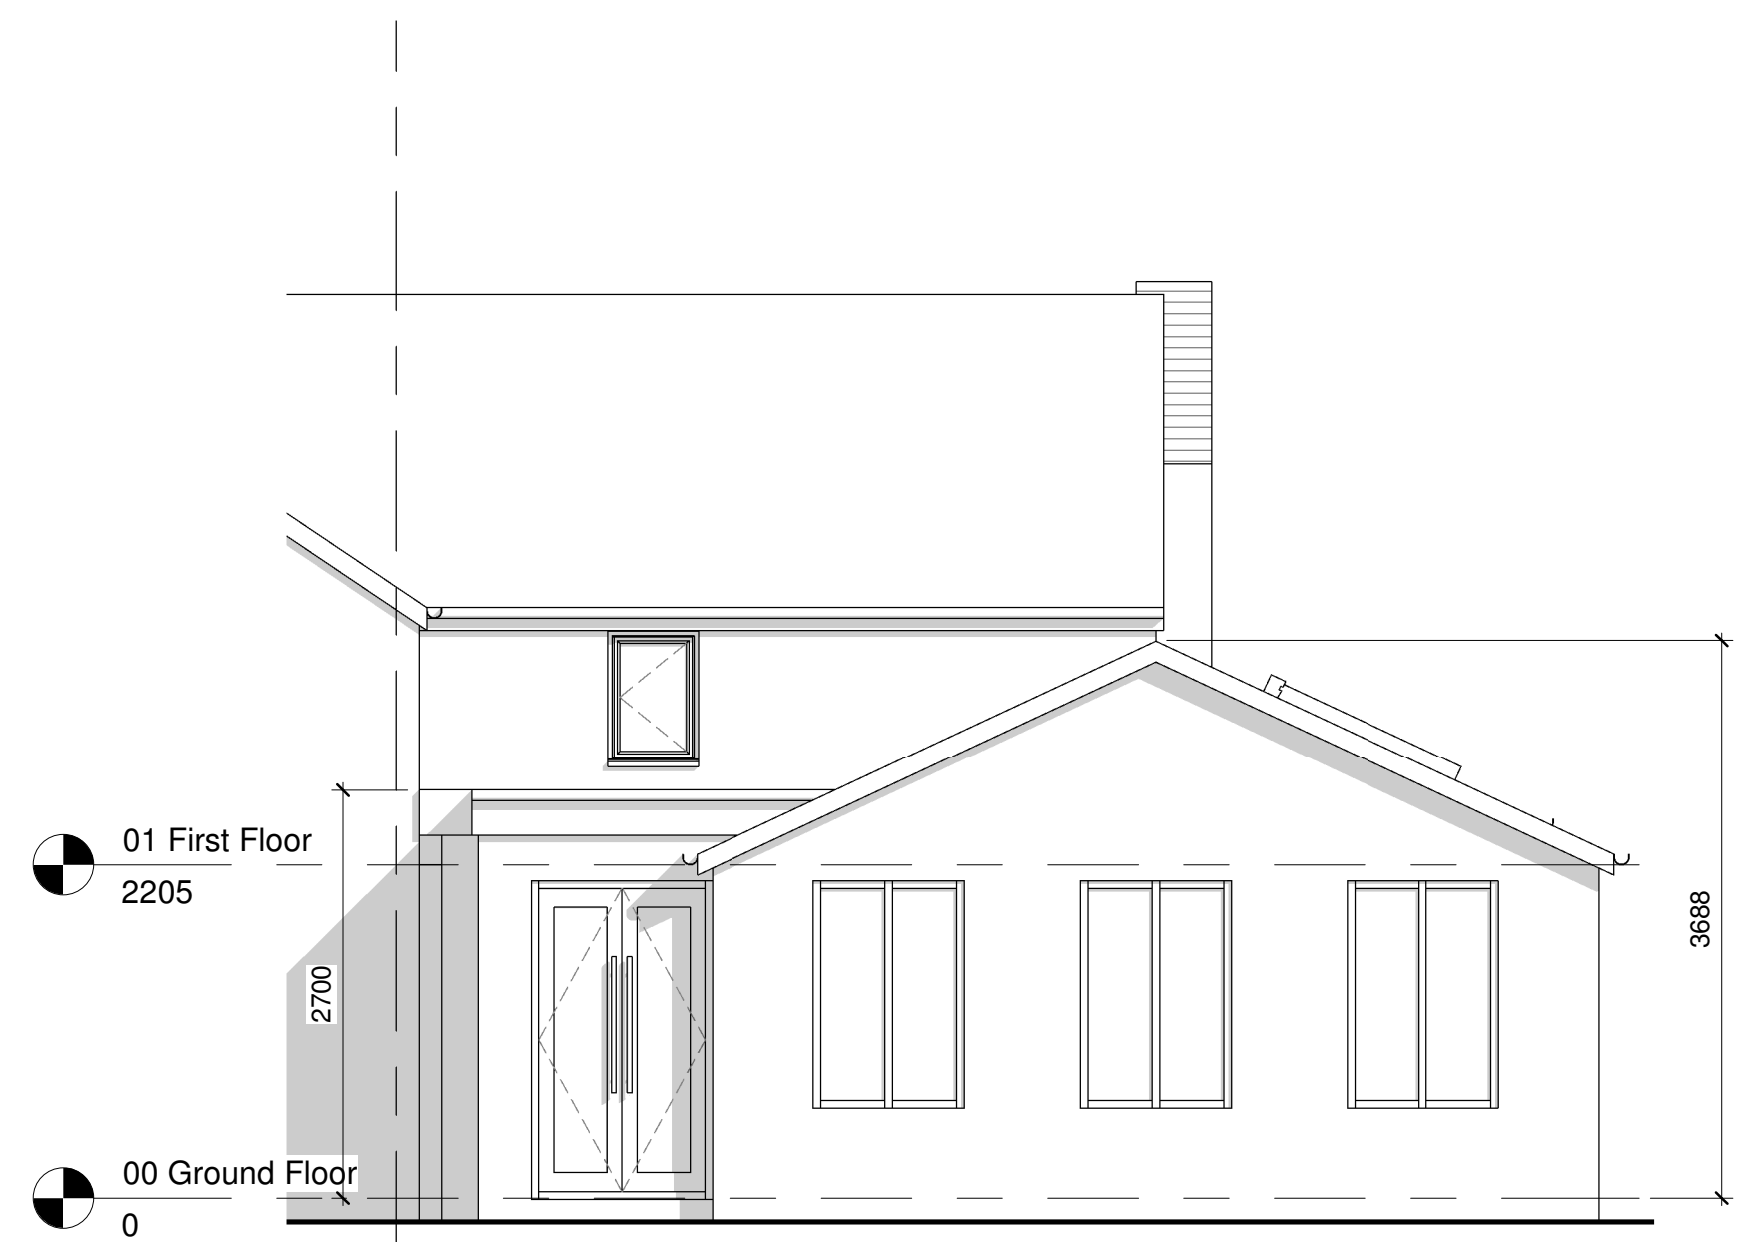

Proposed East Elevation
1 : 50

Proposed South Elevation
1 : 50

Proposed West Elevation
1 : 50

Proposed North Elevation
1 : 50

Project:	2 Vine Cottages, Brynore, Ellesmere		
Title:	Proposed Elevations		
Scale @ A1:	1 : 50	Scale @ A3:	1:100
Author:	Author	Date:	24/06/23
Project Ref:	23-29	Drawing No:	A300
Rev:	C		