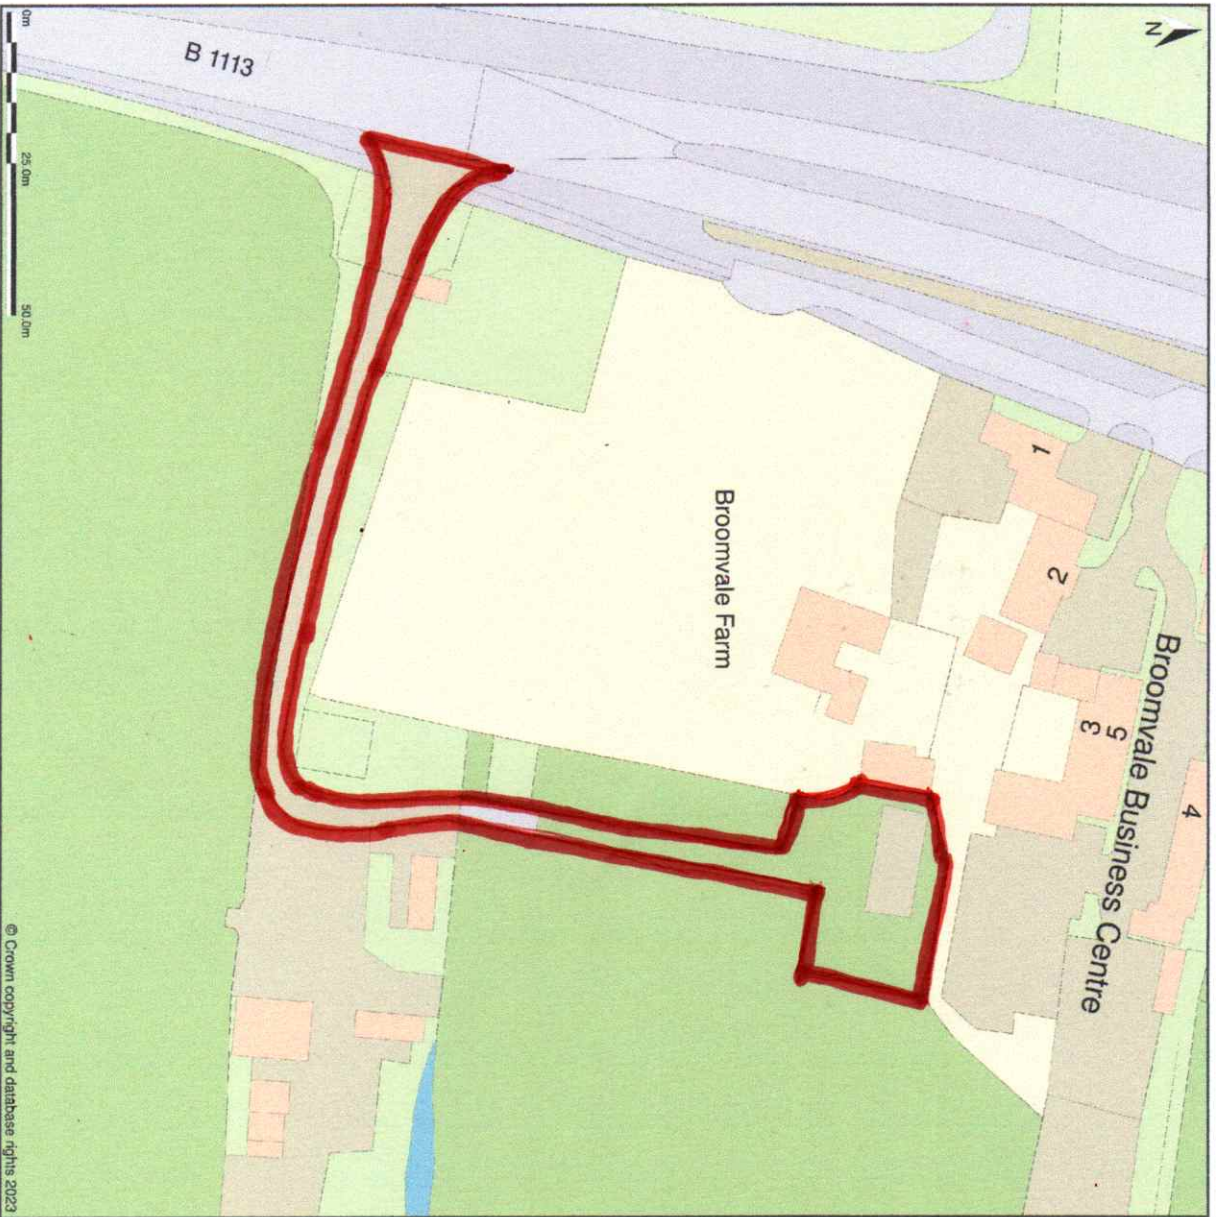

Broomvale Farm, Bramford Road, Little Blakenham, Suffolk, IP8 4JU

SCALE 1:1250

Location Plan shows area bounded by: 612072.27, 248973.44 612272.27, 249173.44 (at a scale of 1:1250). OSGridRef: TM12174907. The representation of a road, track or path is no evidence of a right of way. The representation of features as lines is no evidence of a property boundary.