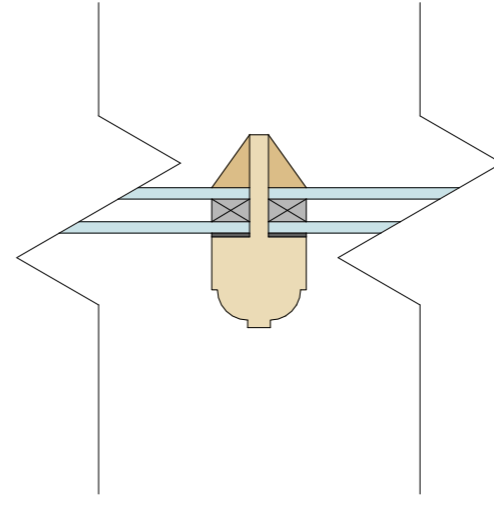

C-12-H
Casement Window-
12mm Slimlight Glazed
Head

C-14-J
Casement Window-
12mm Slimlight Glazed
Jamb

C-14-D
Casement Window-
12mm Slimlight Glazed
Division

C-12-M
Casement Window-
12mm Slimlight Glazed
Mullion

C-12-D
Casement Window-
12mm Slimlight Glazed
Division

• Slimlight sealed double glazed unit with Argon fill and Low-E coating

C-12-C
Casement Window-
12mm Slimlight Glazed
Cill