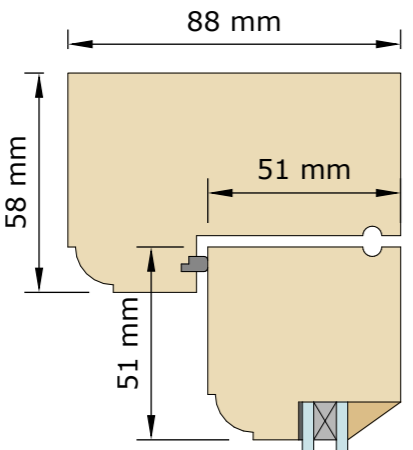

C-12-H
Casement Window-
12mm Slimlight Glazed
Head

C-14-J
Casement Window-
12mm Slimlight Glazed
Jamb

C-14-D
Casement Window-
12mm Slimlight Glazed
Division

C-12-M
Casement Window-
12mm Slimlight Glazed
Mullion

C-12-D
Casement Window-
12mm Slimlight Glazed
Division

• Slimlight sealed double glazed unit with Argon fill and Low-E coating

C-12-C
Casement Window-
12mm Slimlight Glazed
Cill