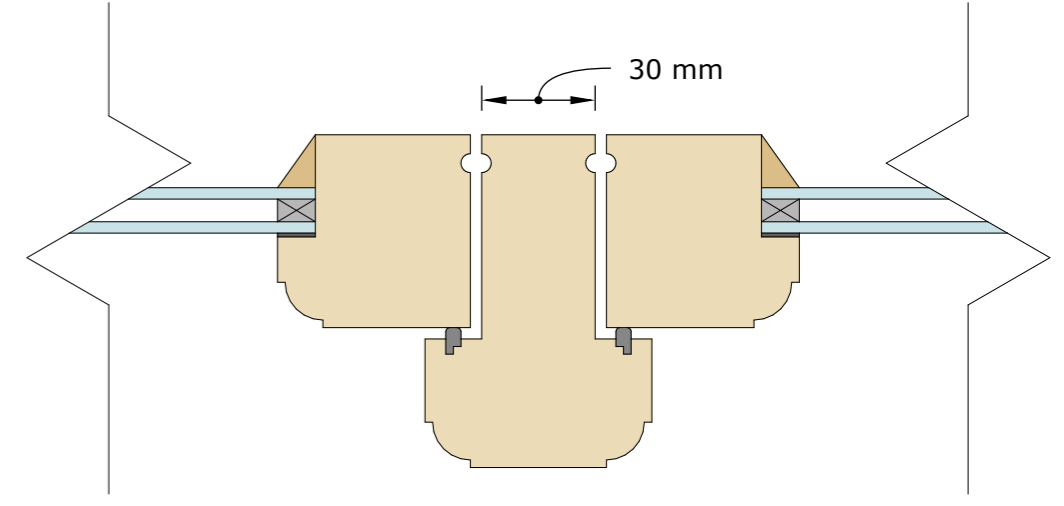

C-12-H
Casement Window-
12mm Slimlight Glazed
Head

C-14-J
Casement Window-
12mm Slimlight Glazed
Jamb

C-14-D
Casement Window-
12mm Slimlight Glazed
Division

C-12-M
Casement Window-
12mm Slimlight Glazed
Mullion

C-12-D
Casement Window-
12mm Slimlight Glazed
Division

• Slimlight sealed double glazed unit with Argon fill and Low-E coating

C-12-C
Casement Window-
12mm Slimlight Glazed
Cill