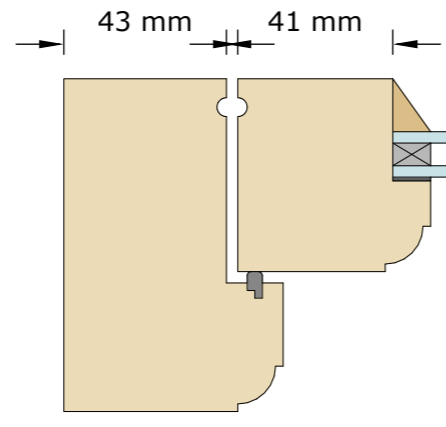

C-12-H
Casement Window-
12mm Slimlight Glazed
Head

C-14-J
Casement Window-
12mm Slimlight Glazed
Jamb

C-14-D
Casement Window-
12mm Slimlight Glazed
Division

C-12-M
Casement Window-
12mm Slimlight Glazed
Mullion

C-12-D
Casement Window-
12mm Slimlight Glazed
Division

• Slimlight sealed double glazed unit with Argon fill and Low-E coating

C-12-C
Casement Window-
12mm Slimlight Glazed
Cill