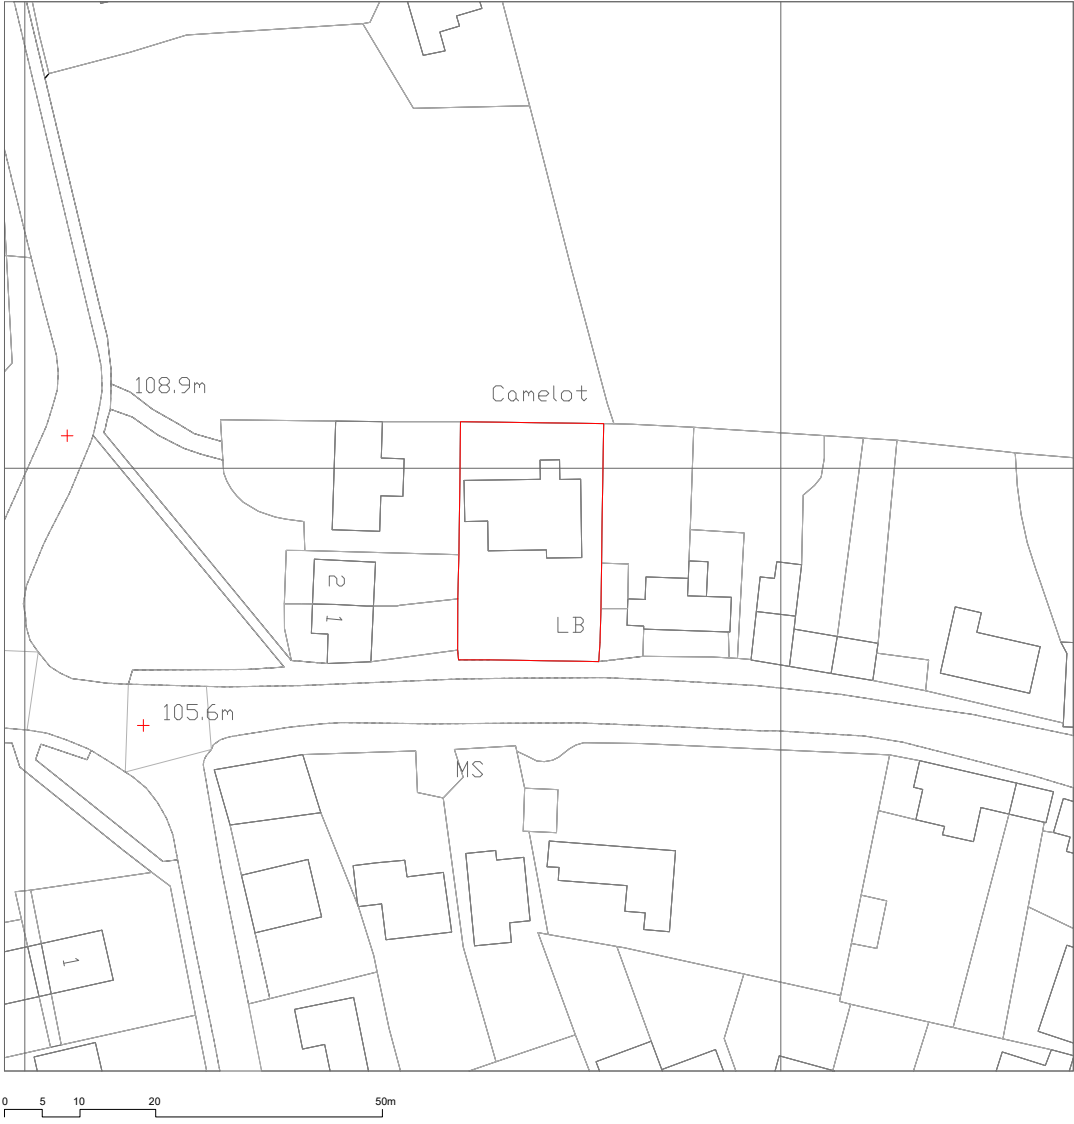

Notes:

REV:	DESCRIPTION:	BY:	DATE:
STATUS:		FOR PLANNING	

CLIENT: mr + mrs maxwell
camelot
main st, tingewick
mk18 4nl

ARCHITECT: alex maxwell
56 rushdale road
sheffield
architect4

SITE: camelot

TITLE: site location plan

SCALE AT A3:	DATE:	DRAWN:	CHECKED:
1000	14.08.23	AM	checked
PROJECT NO:	DRAWING NO:	REVISION:	
2301	03-001	A	