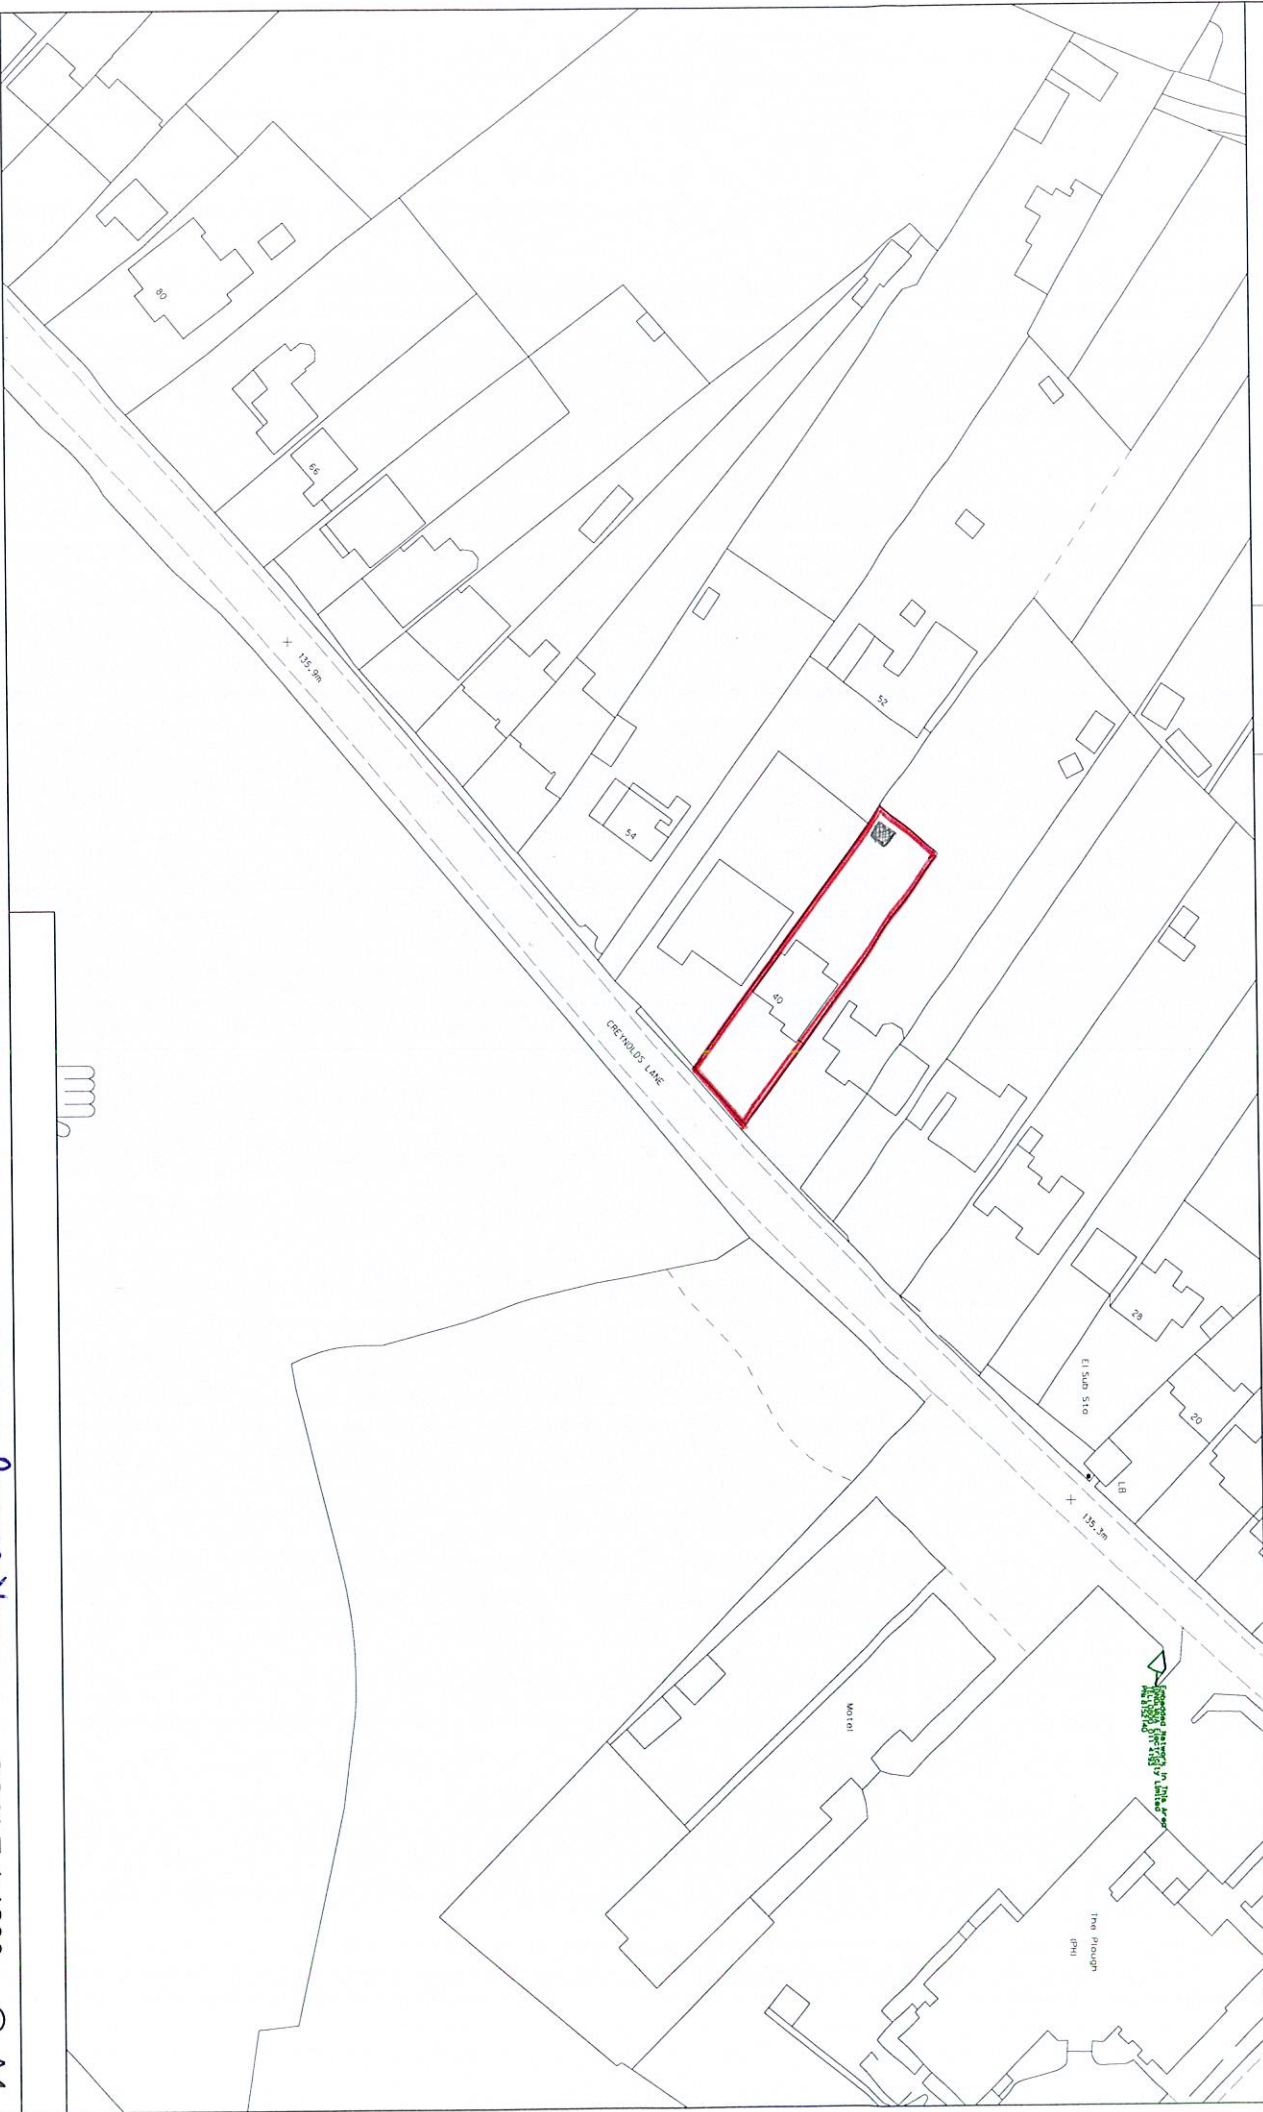

40 CREYNOLDS LANE,
CHESWICK GREEN, SOLIHULL
B90 4ER

Information is given as a guide only
and its accuracy cannot be guaranteed.

PLOT CENTRE: 413601.408, 276388.718

FOR INTERNAL USE ONLY

DRAWN BY: RICHARD YATES

SCALE 1:1200

@ A4