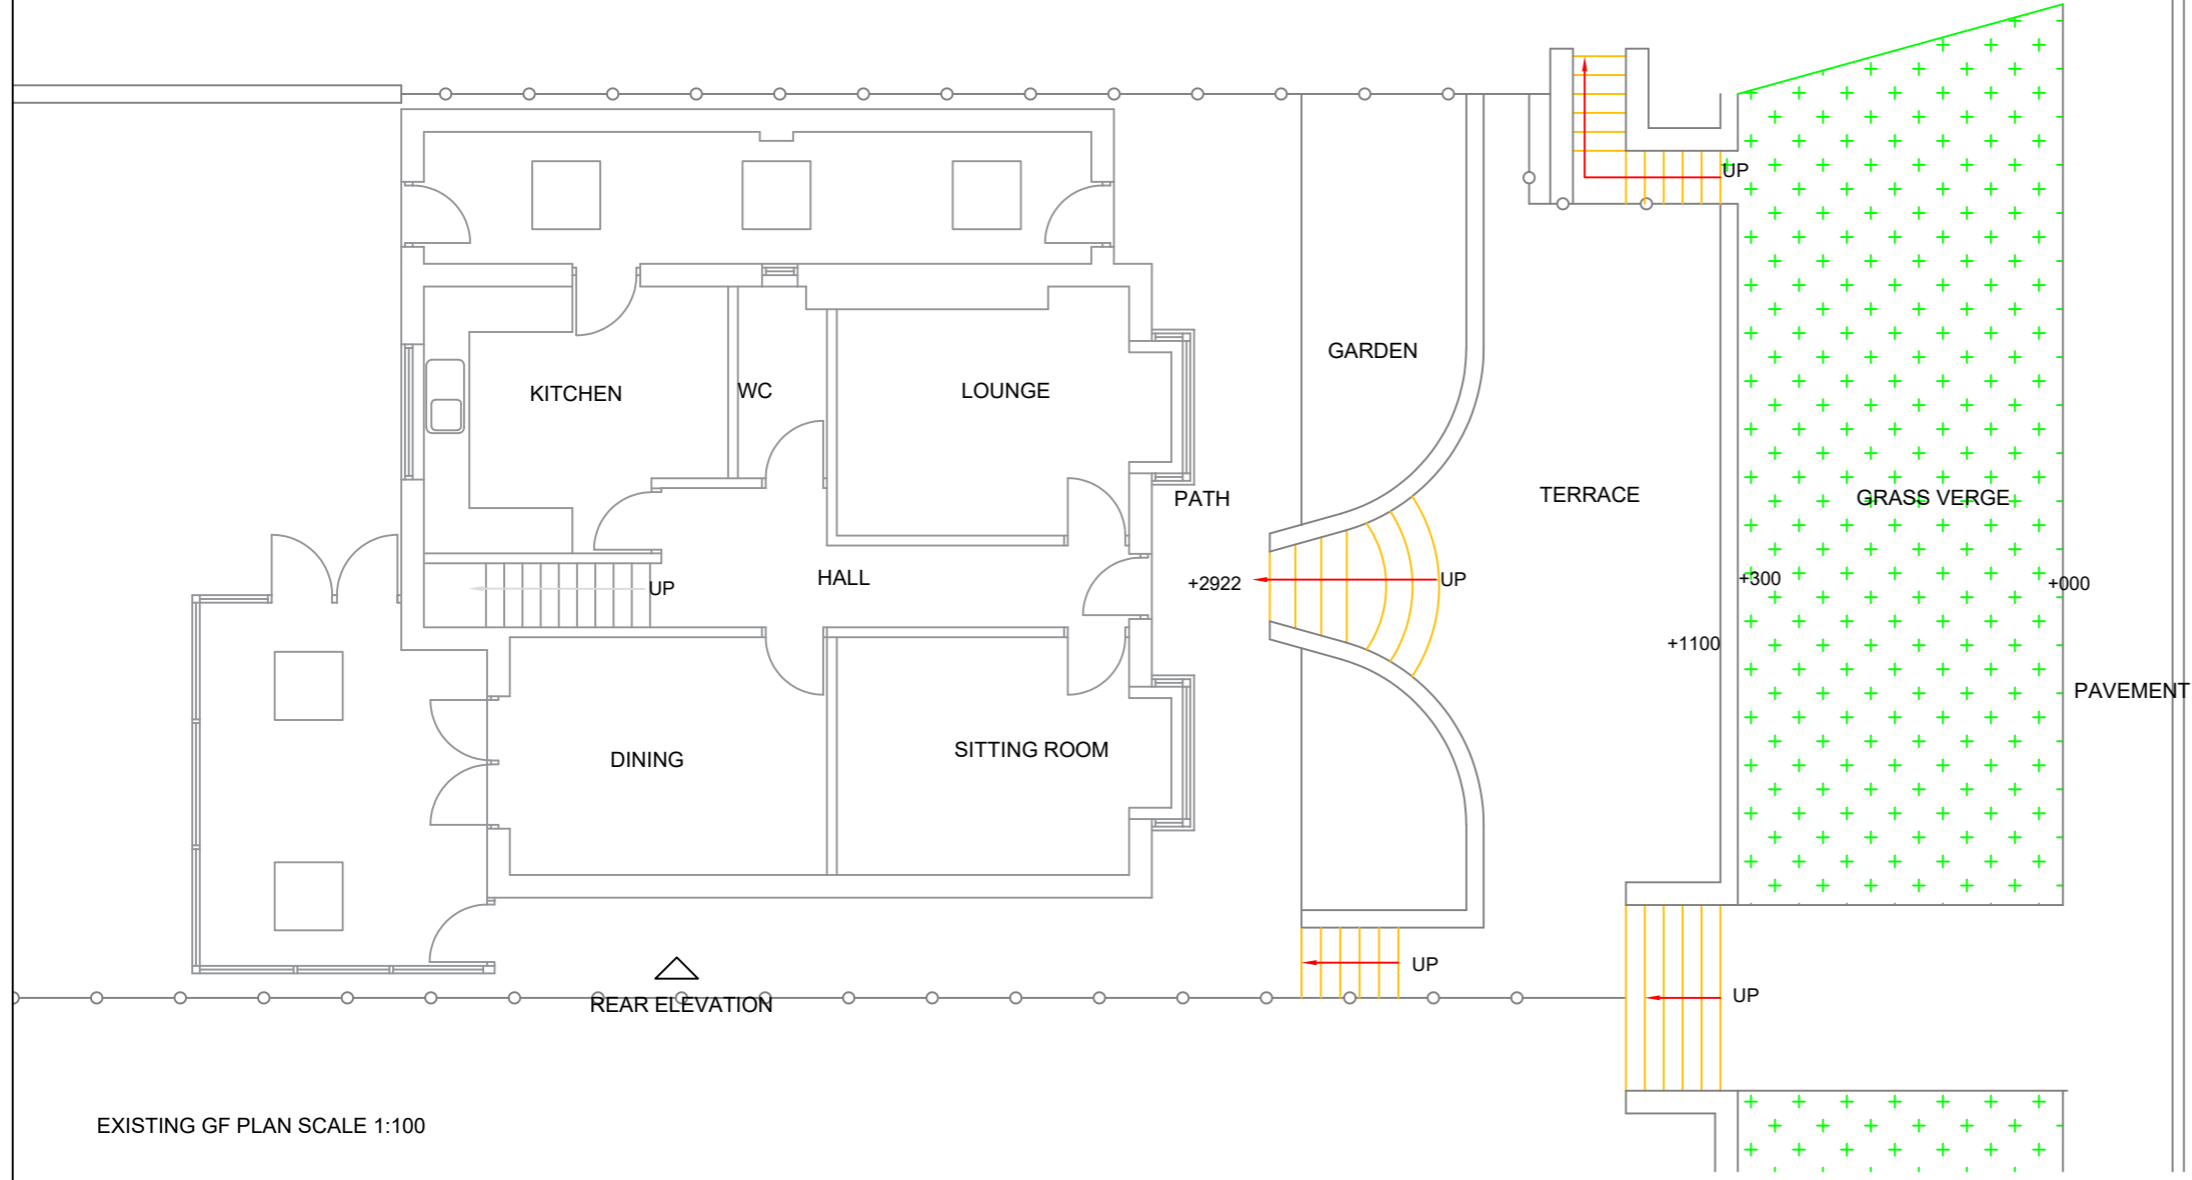

RevNo	Revision note	Date	Signature	Checked

EXISTING GF PLAN SCALE 1:100

Consultant  AMA UK CONSULTANCY LTD Civil/Structural and planning Consultants 1 Ensign Business Centre, Westwood Way, Westwood Business Park, Coventry, CV4 8JA Tel: 02476 982010, Mob: 07852125530 info@ama-consultancy.com		
Address 71 MAIN ROAD MERIDEN COVENTRY CV7 7LP		
Title PLAN AS EXISTING		
Drawn RM	Checked AN	Approved AN
Dwg No. AMA 826-002		
Scale 1:100	Date 29.06.23	Revision -