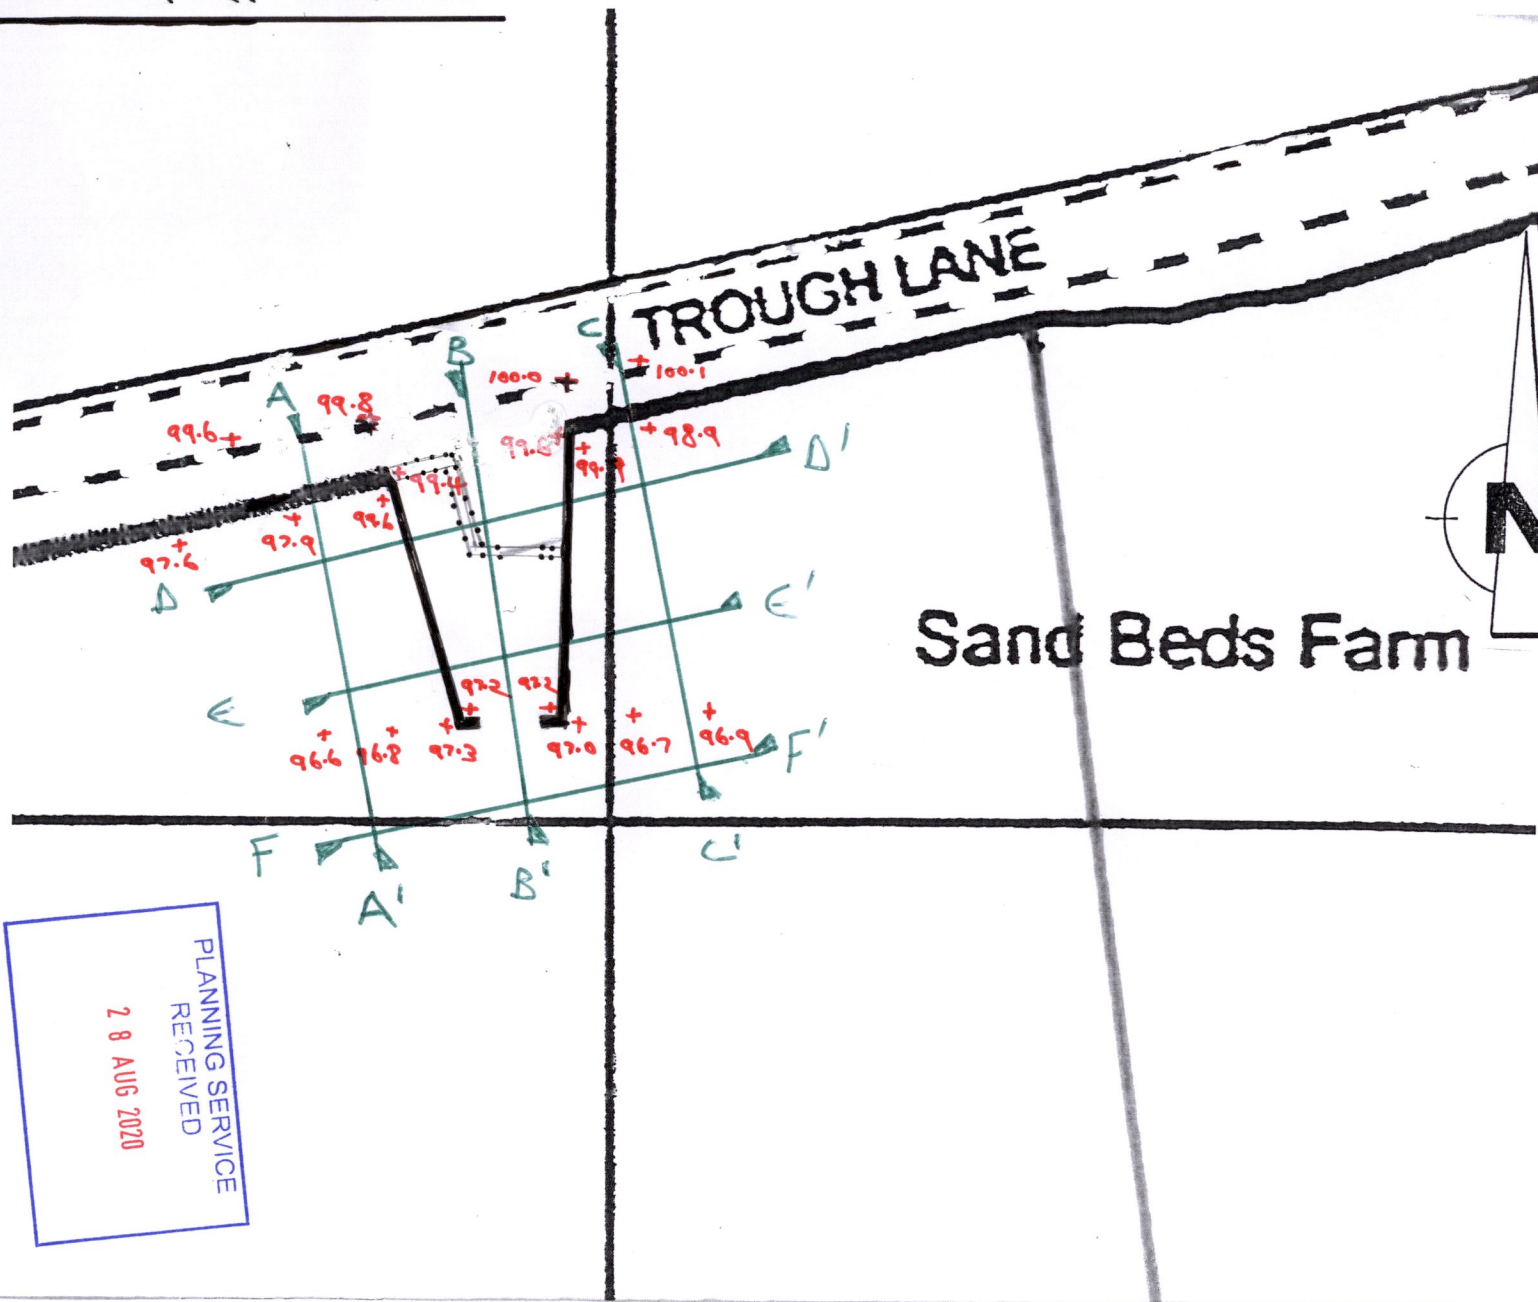

# EXISTING LAYOUT & LEVELS

**F M Lister & Son**  
Chartered Surveyors  
6 MANOR SQUARE, OTLEY

Reproduced from OS Mapping:  
Licence No: ES100004569  
© CROWN COPYRIGHT

SCALE  
1:500  
@ A4

DWG NO:  
SF1

Sand Beds Farm

PLANNING SERVICE  
RECEIVED  
28 AUG 2020