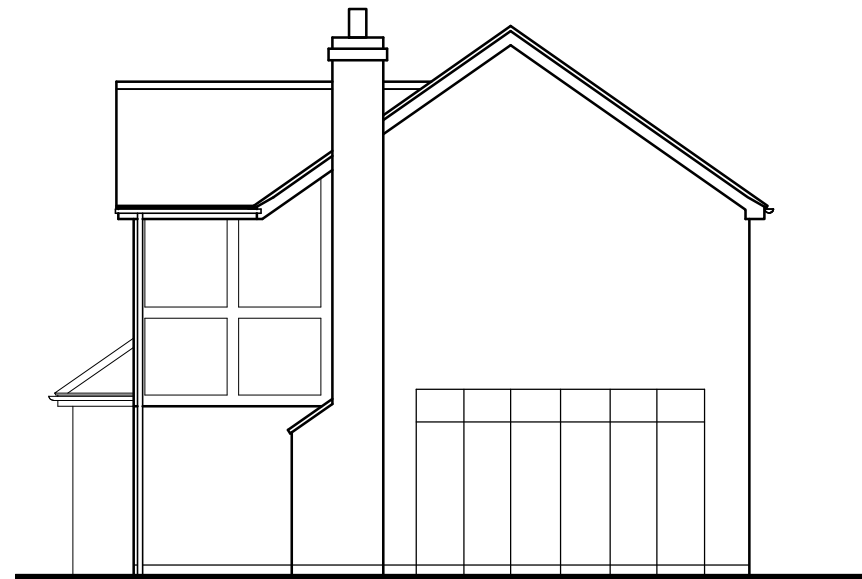

NORTH-WEST ELEVATION

SOUTH-WEST ELEVATION

NORTH-EAST ELEVATION

GROUND FLOOR PLAN

SOUTH-EAST ELEVATION

0 1 2 3 4m
 Scale 1:100

 SCOTT'S of READING ROOFS-EXTENSIONS-HOME IMPROVEMENTS www.scottsofreading.co.uk	No. Revision Date	
	Project Proposed single storey side and rear extension 7, Lovegroves, Chineham, RG24 8YA	Project No Drg No Rev S23/04 03 -
	Drawing Title Existing Plan and Elevations	Scale Drawn by 1:100 @ A3 CG
	Rowan Lodge ◊ Southend Road ◊ Southend Bradfield ◊ RG7 6ES tel: 0118 9745100 ◊ e-mail: enquiries@archytas.co.uk Architectural Design Services ◊ Planning ◊ Building Design ◊ Surveying New Build ◊ Extensions ◊ Residential and Commercial ◊ Listed Buildings	Date August 2023