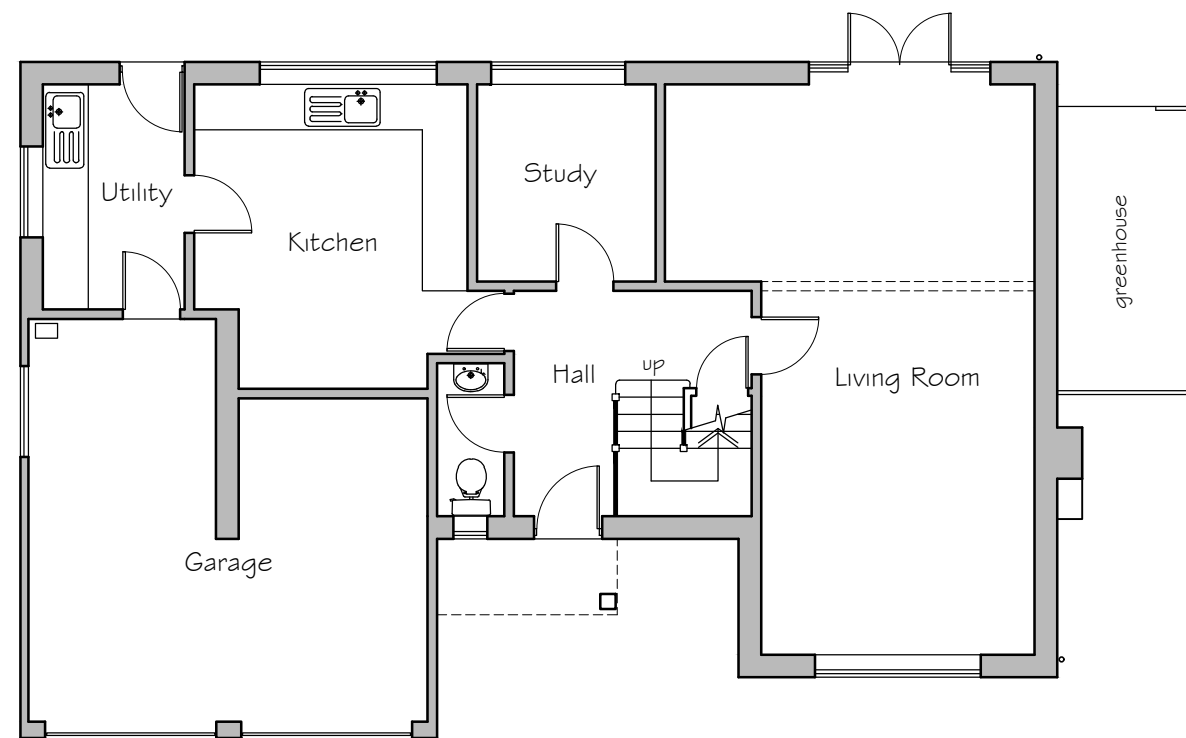

NORTH-WEST ELEVATION

SOUTH-WEST ELEVATION

NORTH-EAST ELEVATION

GROUND FLOOR PLAN

SOUTH-EAST ELEVATION

0 1 2 3 4m
 Scale 1:100

 SCOTT'S of READING ROOFS-EXTENSIONS-HOME IMPROVEMENTS www.scottsofreading.co.uk	No. Revision Date	
	Project Proposed single storey side and rear extension 7, Lovegroves, Chineham, RG24 8YA	Project No Drg No Rev S23/04 03 -
	Drawing Title Existing Plan and Elevations	Scale Drawn by 1:100 @ A3 CG
	Rowan Lodge ◊ Southend Road ◊ Southend Bradfield ◊ RG7 6ES tel: 0118 9745100 ◊ e-mail: enquiries@archytas.co.uk Architectural Design Services ◊ Planning ◊ Building Design ◊ Surveying New Build ◊ Extensions ◊ Residential and Commercial ◊ Listed Buildings	Date August 2023