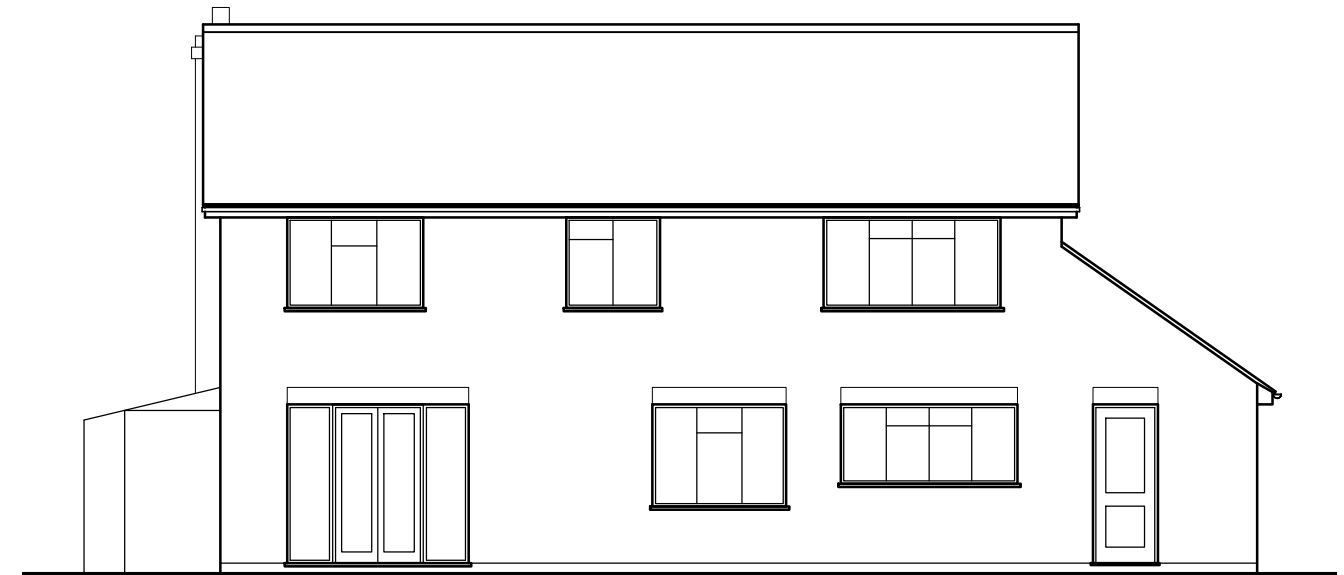

NORTH-WEST ELEVATION

SOUTH-WEST ELEVATION

NORTH-EAST ELEVATION

GROUND FLOOR PLAN

SOUTH-EAST ELEVATION

0 1 2 3 4m
 Scale 1:100

 SCOTT'S of READING ROOFS-EXTENSIONS-HOME IMPROVEMENTS www.scottsofreading.co.uk	No. Revision Date	
	Project Proposed single storey side and rear extension 7, Lovegroves, Chineham, RG24 8YA	Project No Drg No Rev S23/04 03 -
	Drawing Title Existing Plan and Elevations	Scale Drawn by 1:100 @ A3 CG
	Rowan Lodge ◊ Southend Road ◊ Southend Bradfield ◊ RG7 6ES tel: 0118 9745100 ◊ e-mail: enquiries@archytas.co.uk Architectural Design Services ◊ Planning ◊ Building Design ◊ Surveying New Build ◊ Extensions ◊ Residential and Commercial ◊ Listed Buildings	Date August 2023