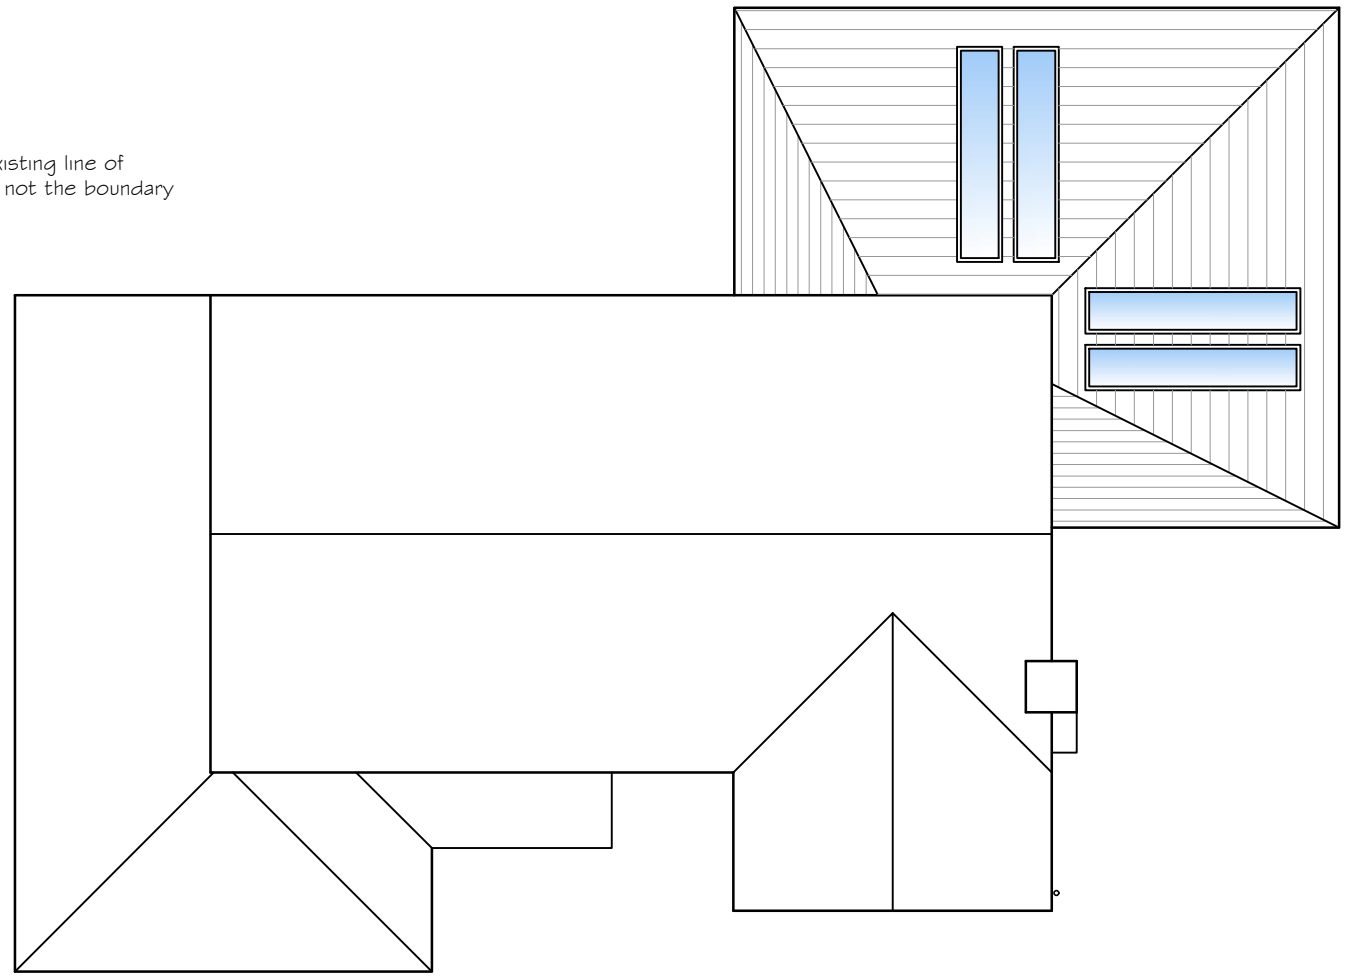

GROUND FLOOR PLAN

ROOF PLAN

 <b>SCOTT'S of READING</b> ROOFS-EXTENSIONS-HOME IMPROVEMENTS <a href="http://www.scottsofreading.co.uk">www.scottsofreading.co.uk</a>	No. Revision		Date		
	Project Proposed single storey side and rear extension 7, Lovegroves, Chineham, RG24 8YA		Project No S23/04	Drg No 04	Rev -
	Drawing Title Proposed Plans		Scale 1:100 @ A3	Drawn by CG	
	Rowan Lodge ◊ Southend Road ◊ Southend Bradfield ◊ RG7 6ES tel: 0118 9745100 ◊ e-mail: enquiries@archytas.co.uk Architectural Design Services ◊ Planning ◊ Building Design ◊ Surveying New Build ◊ Extensions ◊ Residential and Commercial ◊ Listed Buildings		Date August 2023		