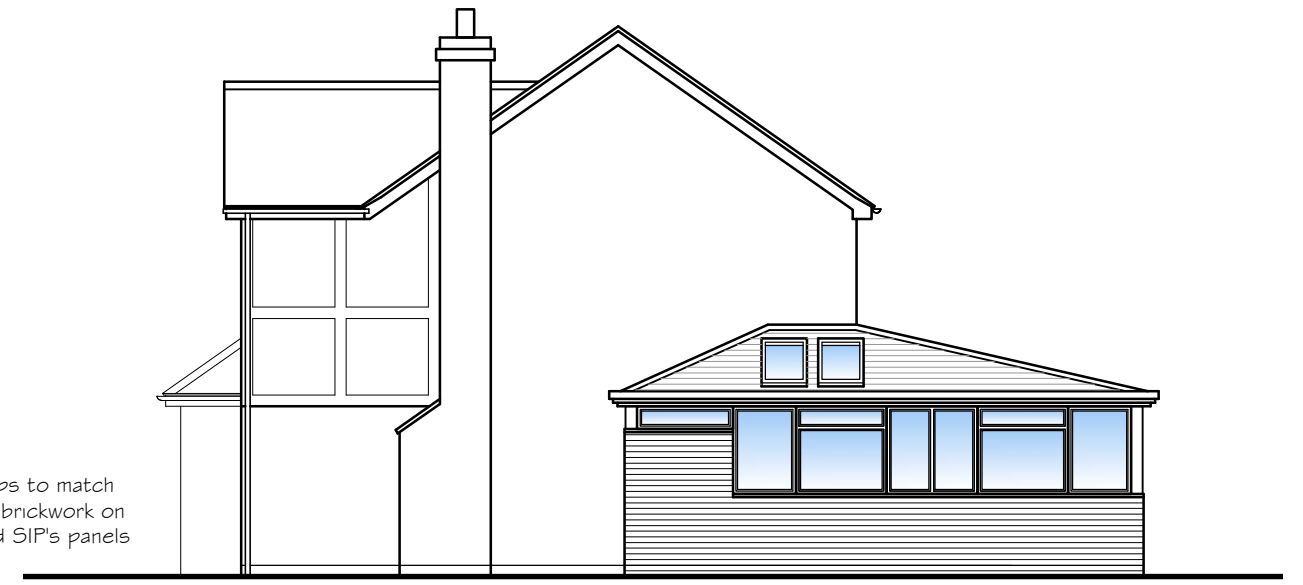

NORTH-WEST ELEVATION

SOUTH-WEST ELEVATION

NORTH-EAST ELEVATION

SOUTH-EAST ELEVATION

 SCOTT'S of READING ROOFS-EXTENSIONS-HOME IMPROVEMENTS www.scottsofreading.co.uk	No. Revision	Date	
	Project Proposed single storey side and rear extension 7, Lovegroves, Chineham, RG24 8YA		Project No Drg No Rev S23/04 05 -
	Drawing Title Proposed Elevations		Scale Drawn by 1:100 @ A3 CG
	Rowan Lodge ◊ Southend Road ◊ Southend Bradfield ◊ RG7 6ES tel: 0118 9745100 ◊ e-mail: enquiries@archytas.co.uk Architectural Design Services ◊ Planning ◊ Building Design ◊ Surveying New Build ◊ Extensions ◊ Residential and Commercial ◊ Listed Buildings		Date August 2023
			