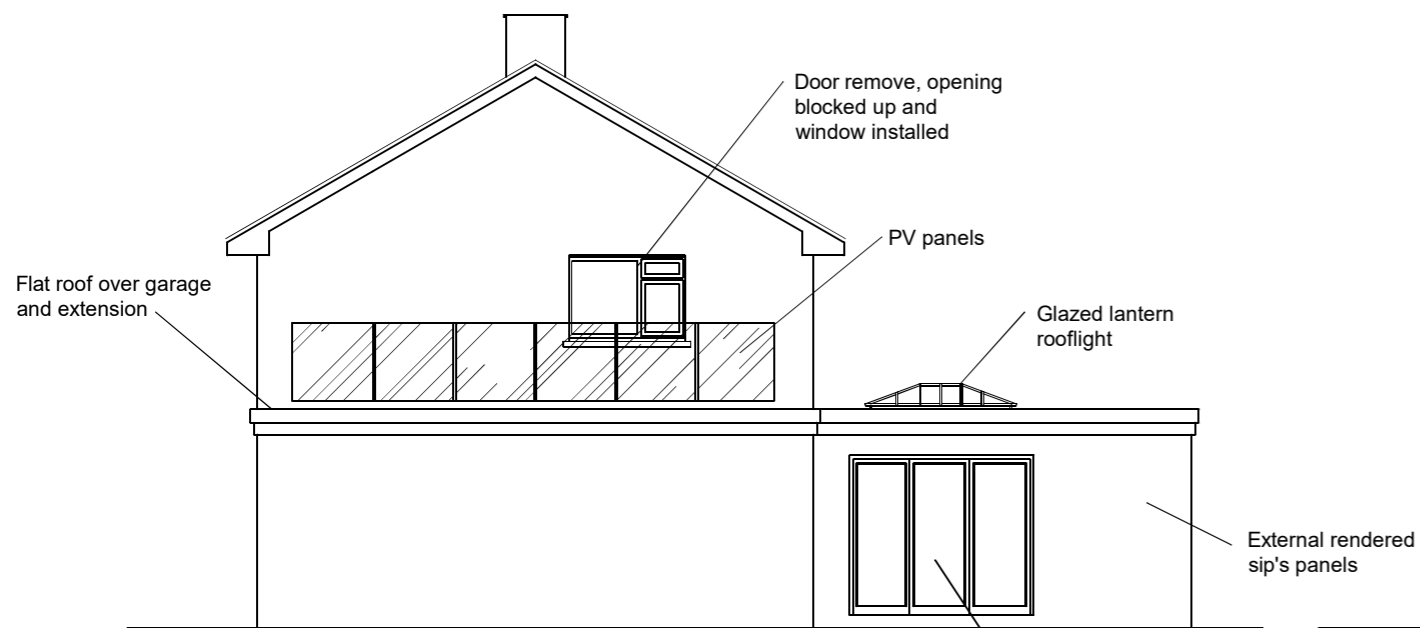

EXISTING END (SOUTH) ELEVATION

EXISTING FRONT (WEST) ELEVATION

Scale at 1:100
8
4
7
6
3
5
4
2
3
2
1
0
1
0

PROPOSED END (SOUTH) ELEVATION

PROPOSED FRONT (WEST) ELEVATION

Palfrey Design Ltd
Shady Orchard, Sunnyhill, Ottery St Mary, EX11 1DZ
Tel: 01404 812994 Mob: 07525 926 269 Email: phil@palfrey-design.co.uk

Title: Elevations

Drawing No: 3857/01

Revision:

Drawn by: Phil. P.

Date: August 2023

Scale: 1:100 at A3