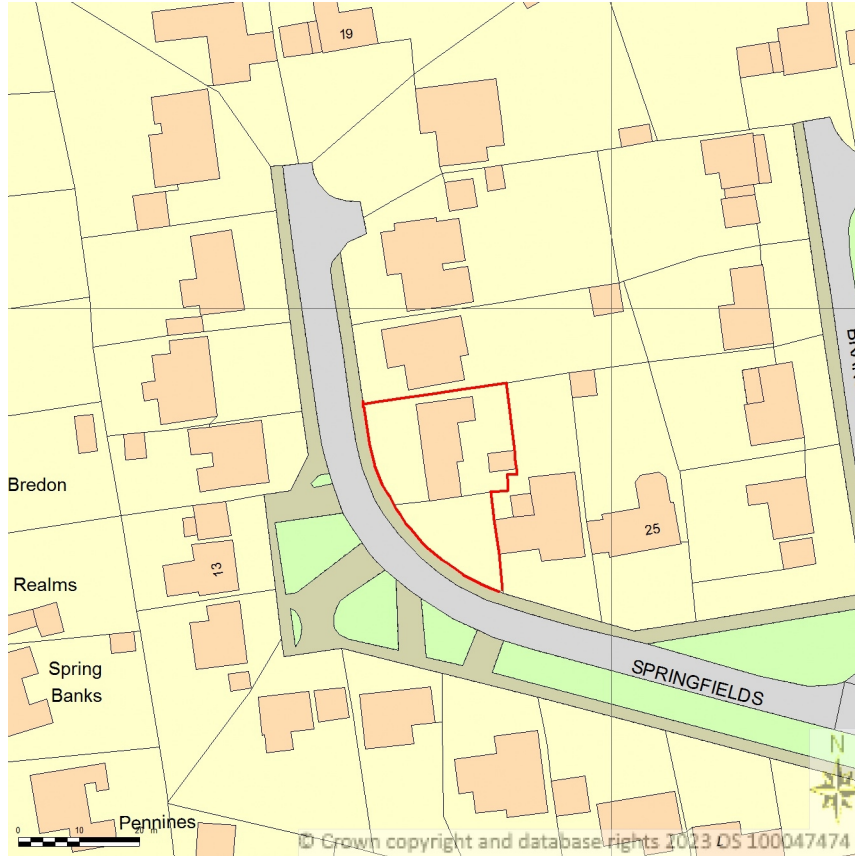

SITE LOCATION PLAN
AREA 2 HA
SCALE: 1:1250 on A4
CENTRE COORDINATES: 324571 , 92580

Supplied by Streetwise Maps Ltd
www.streetwise.net
Licence No: 100047474
09:56:36 22/08/2023