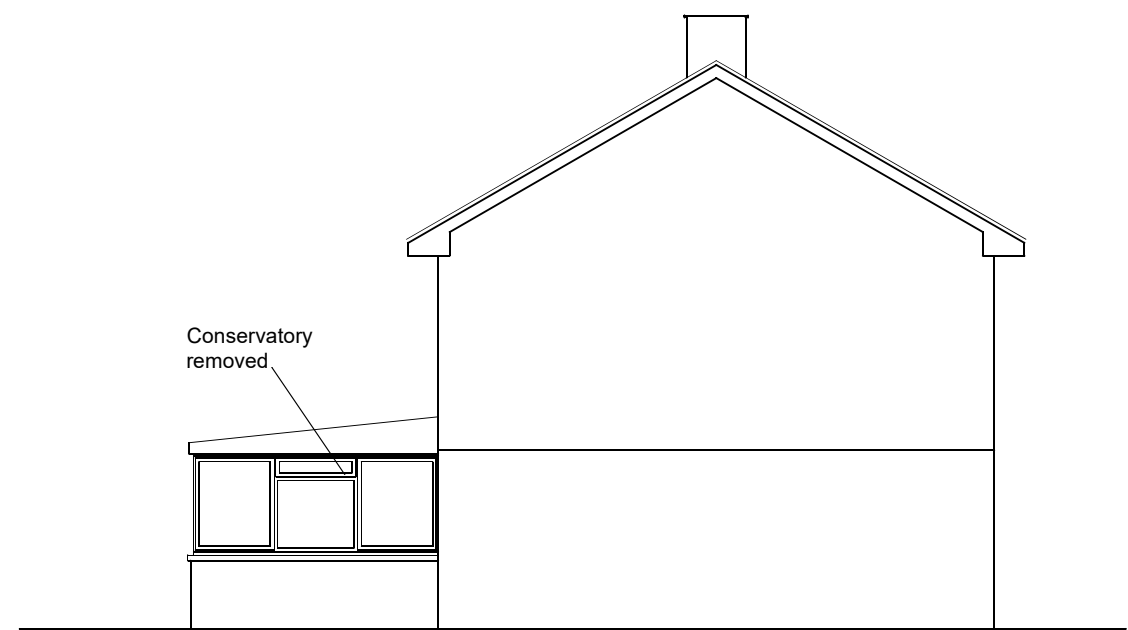

EXISTING REAR (EAST) ELEVATION

EXISTING SIDE (NORTH) ELEVATION

PROPOSED REAR (EAST) ELEVATION

PROPOSED SIDE (NORTH) ELEVATION

External rendered sip's panels

Palfrey Design Ltd
 Shady Orchard, Sunnyhill, Ottery St Mary, EX11 1DZ
 Tel: 01404 812994 Mob: 07525 926 269 Email: phil@palfrey-design.co.uk

Title: Elevations

Drawing No: 3857/02

Revision:

Drawn by: Phil. P.

Date: August 2023

Scale: 1:100 at A3