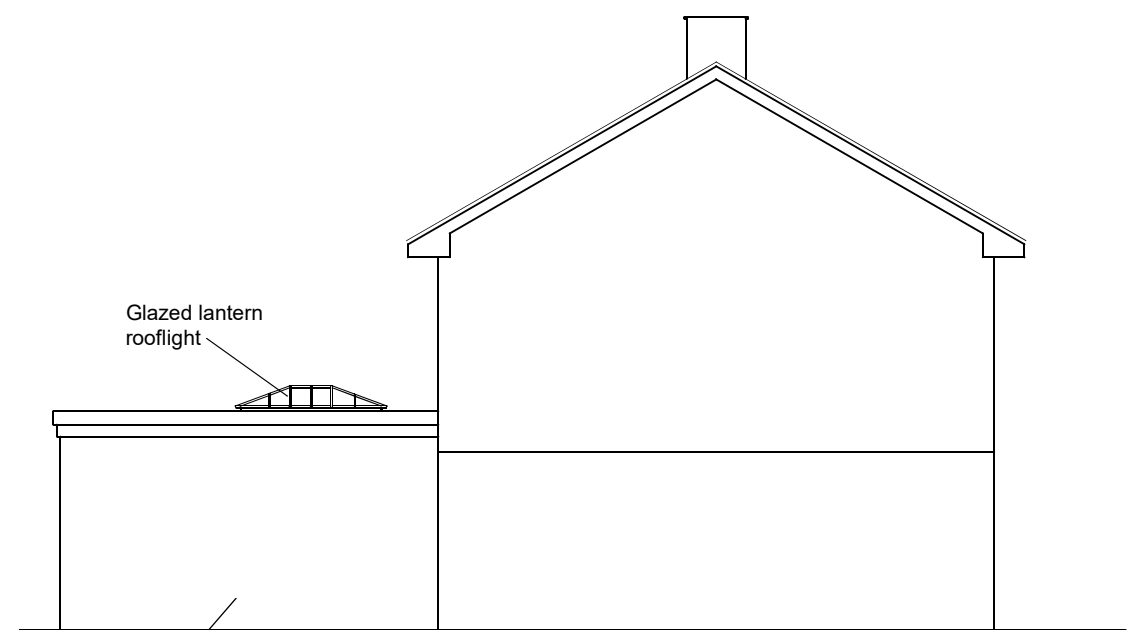

EXISTING REAR (EAST) ELEVATION

EXISTING SIDE (NORTH) ELEVATION

PROPOSED REAR (EAST) ELEVATION

PROPOSED SIDE (NORTH) ELEVATION

External rendered sip's panels

Palfrey Design Ltd
 Shady Orchard, Sunnyhill, Ottery St Mary, EX11 1DZ
 Tel: 01404 812994 Mob: 07525 926 269 Email: phil@palfrey-design.co.uk

Title: Elevations

Drawing No: 3857/02

Revision:

Drawn by: Phil. P.

Date: August 2023

Scale: 1:100 at A3