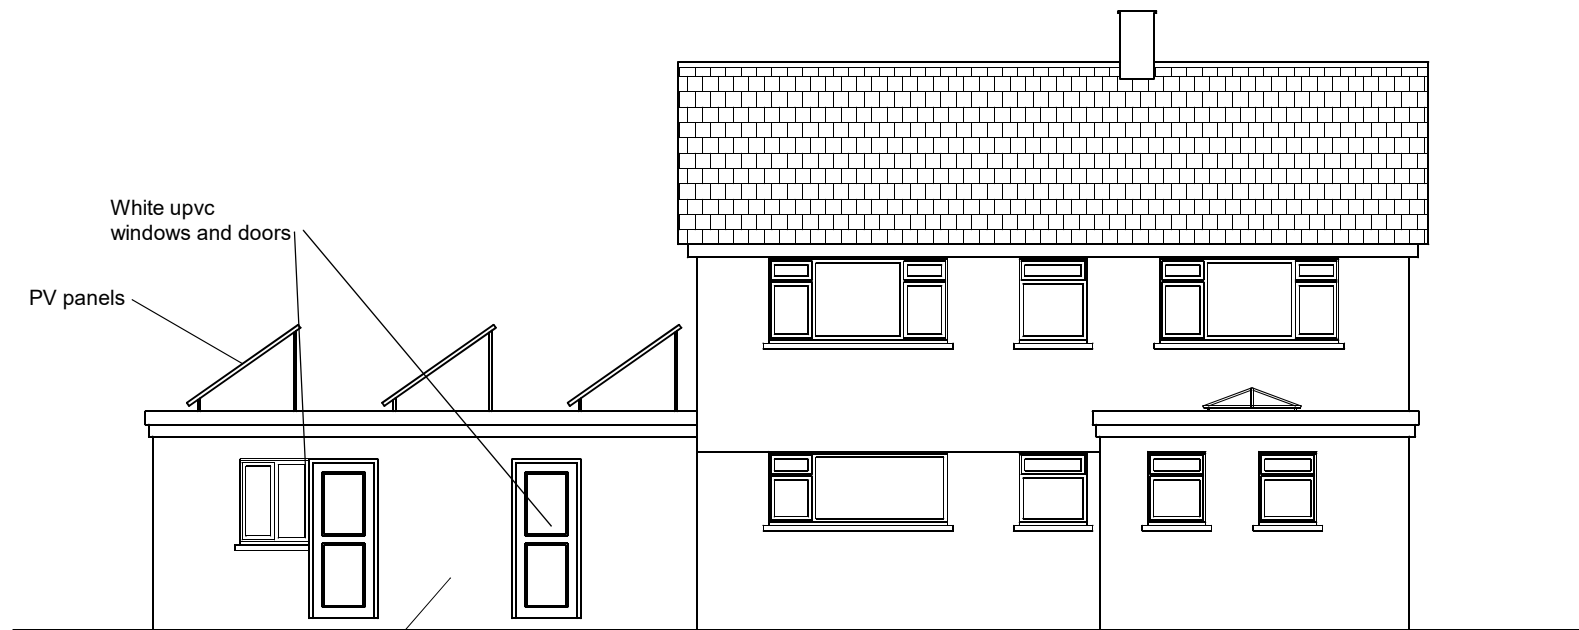

EXISTING REAR (EAST) ELEVATION

EXISTING SIDE (NORTH) ELEVATION

PROPOSED REAR (EAST) ELEVATION

PROPOSED SIDE (NORTH) ELEVATION

External rendered sip's panels

Palfrey Design Ltd
 Shady Orchard, Sunnyhill, Ottery St Mary, EX11 1DZ
 Tel: 01404 812994 Mob: 07525 926 269 Email: phil@palfrey-design.co.uk

Title: Elevations

Drawing No: 3857/02

Revision:

Drawn by: Phil. P.

Date: August 2023

Scale: 1:100 at A3