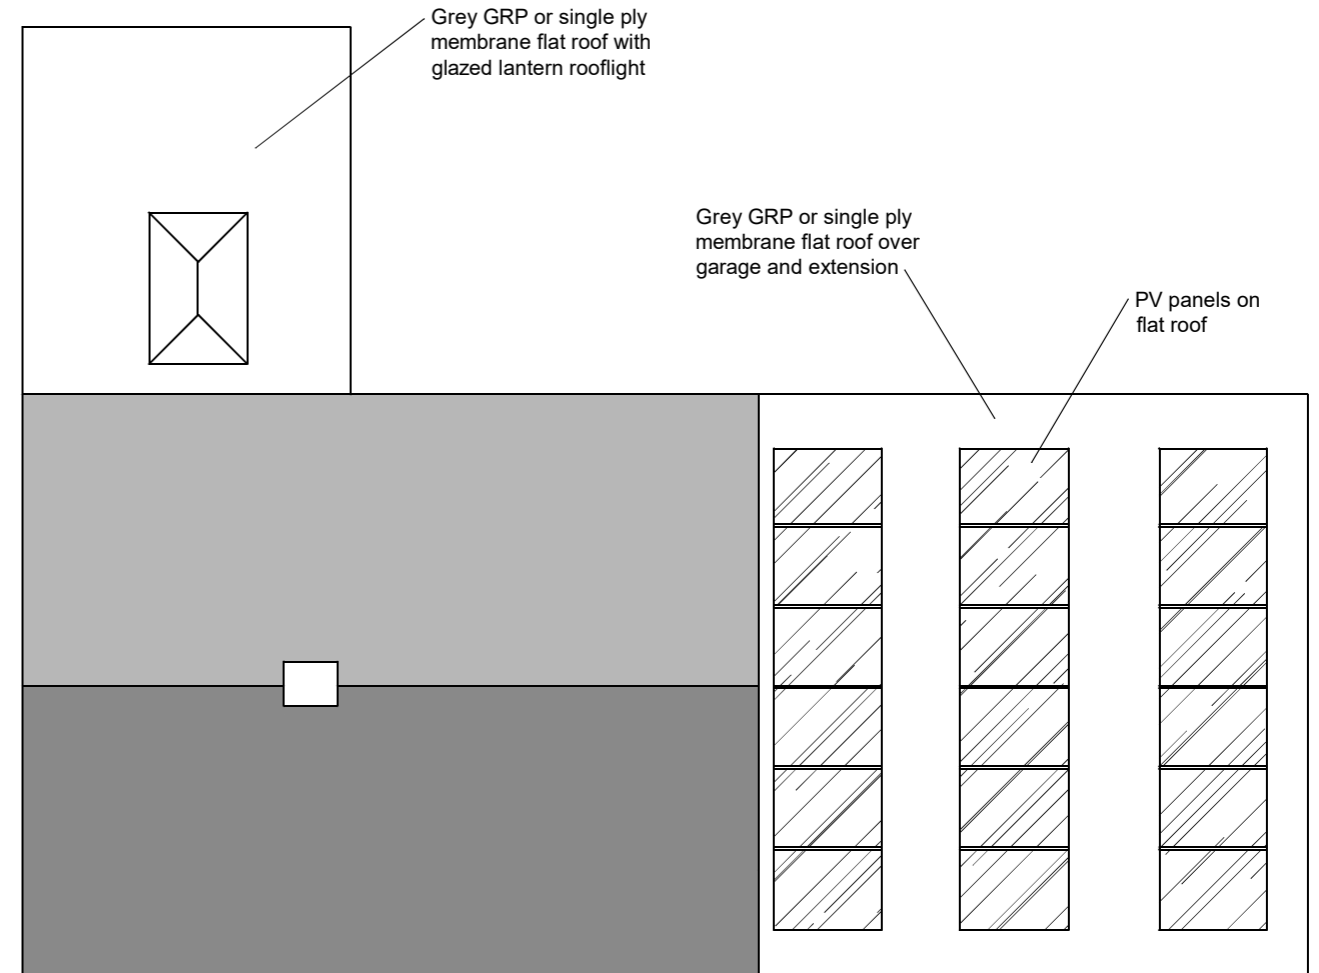

EXISTING ROOF PLAN

PROPOSED ROOF PLAN

Palfrey Design Ltd
 Shady Orchard, Sunnyhill, Ottery St Mary, EX11 1DZ
 Tel: 01404 812994 Mob: 07525 926 269 Email: phil@palfrey-design.co.uk

Title: Roof plans
Drawing No: 3857/04
Revision:
Drawn by: Phil. P.
Date: August 2023
Scale: 1:100 at A3