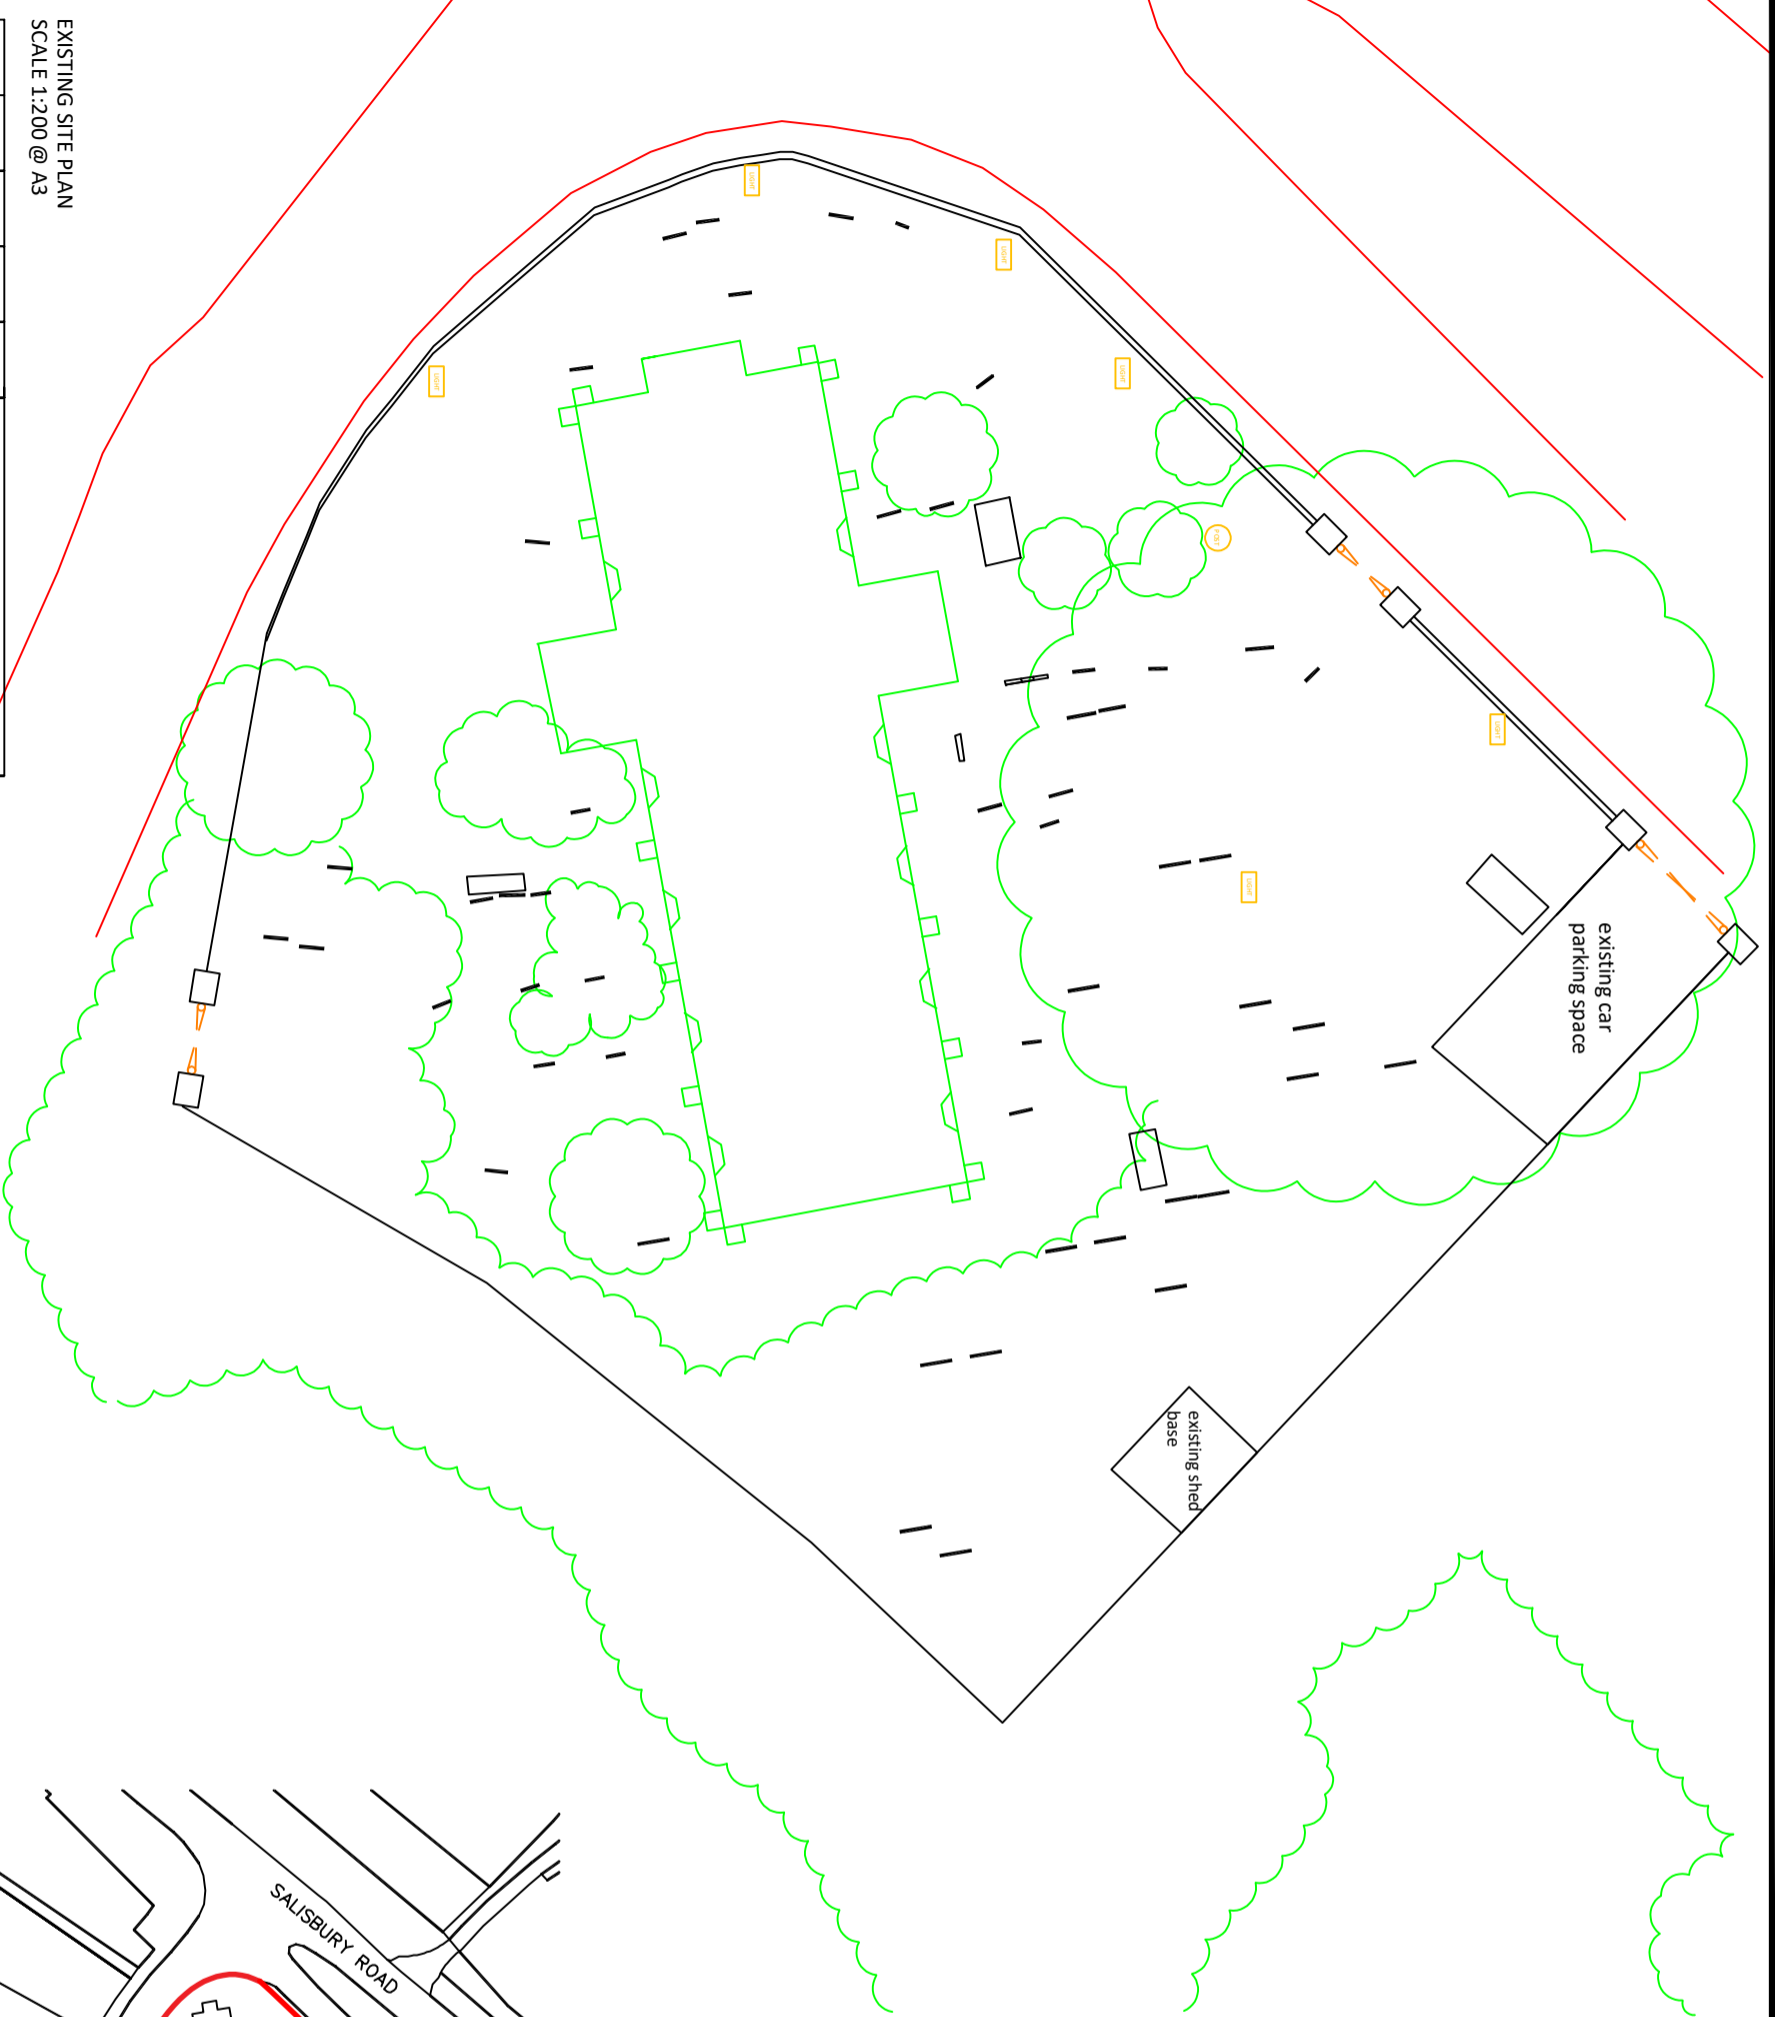

EXISTING SITE PLAN
SCALE 1:200 @ A3

LOCATION PLAN
SCALE 1:1,250 @ A3

Simon Pickett ARCHS	
St Martin's Church, Baler, Ringwood	
St Martin's Church	Existing Location Plan
July 23	
Ref - 22/24/02/010	