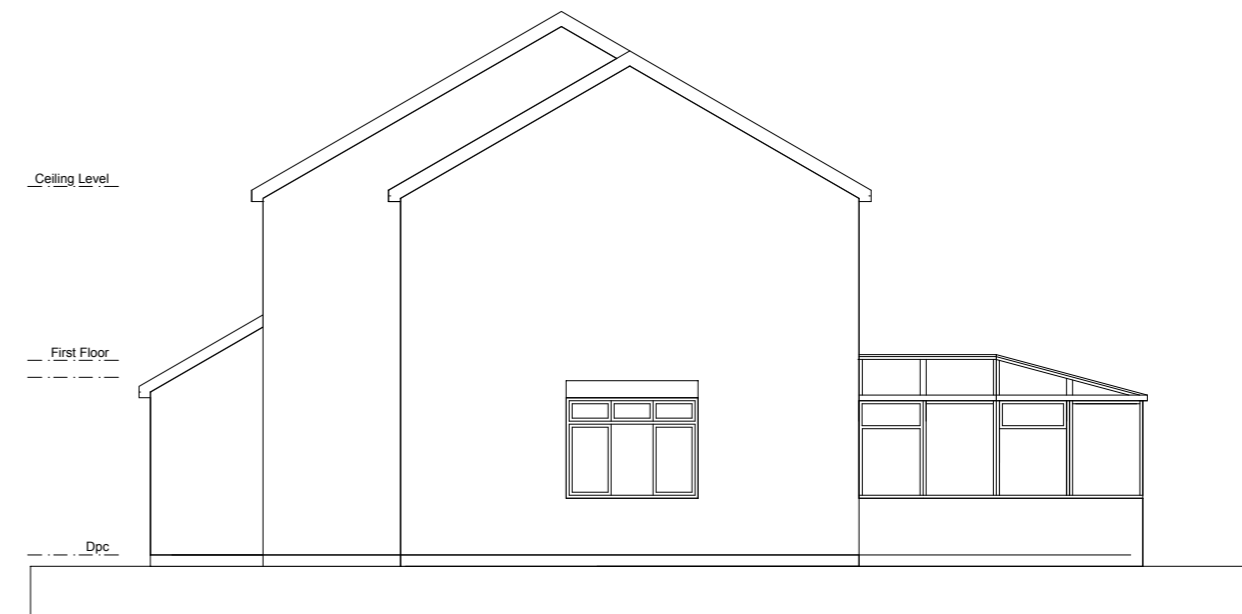

Existing Front Elevation

1:100

Existing Rear Elevation

1:100

Existing Side Elevation 1

1:100

Existing Side Elevation 2

1:100

Client Mr & Mrs D Hunt

Date 01/23

Drawn AM

Drawing no.

Drawing Title Existing Elevations

Scale 1:100@A3

Checked

2238-02-08